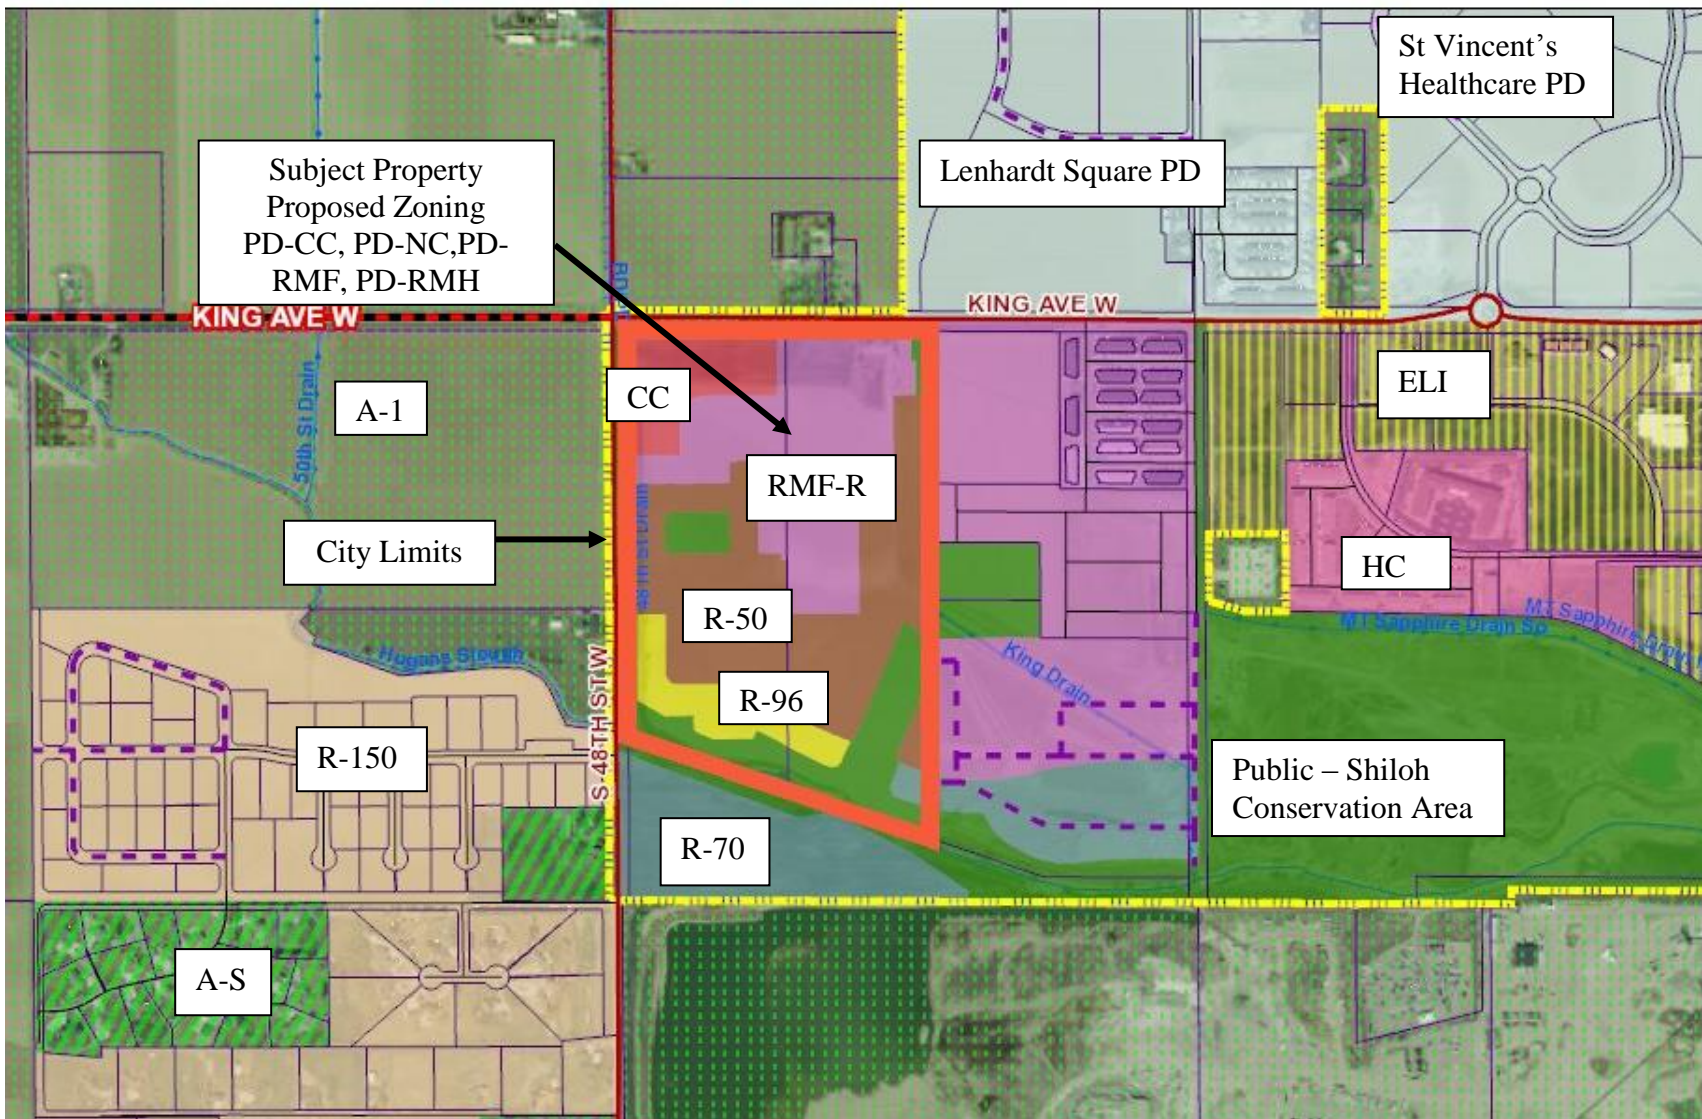

**Surrounding Zoning**  
Zone Change #957 – Western Sky PD  
**Western Sky - PD existing zoning**

# Western Sky PD ZC 957

Subject Property – view from intersection of 48<sup>th</sup> St West & King Ave West

View east along King Ave West

View north across Kine Ave West

View north west across intersection of 48<sup>th</sup> St West and King Ave West

View from north west corner across subject property to the south east corner