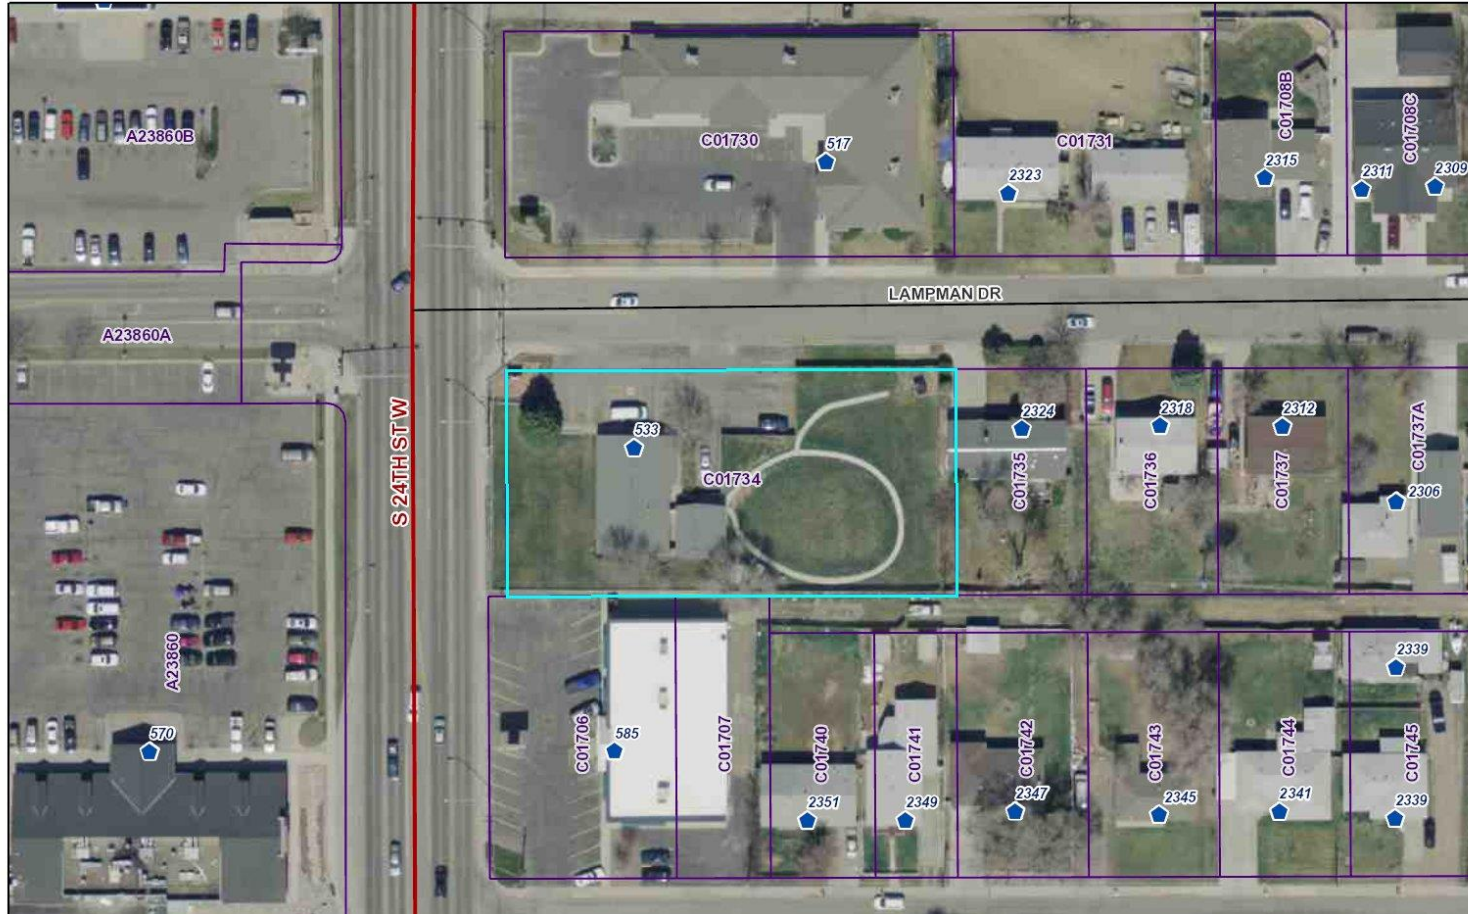

Surrounding Zoning
Zone Change #951 – 533 S 24th St West

ZC 951

Subject Property – view south from Lampman Drive

View west along Lampman Drive to S 24th St West

View northwest across Lampman Drive

View east along Lampman Drive