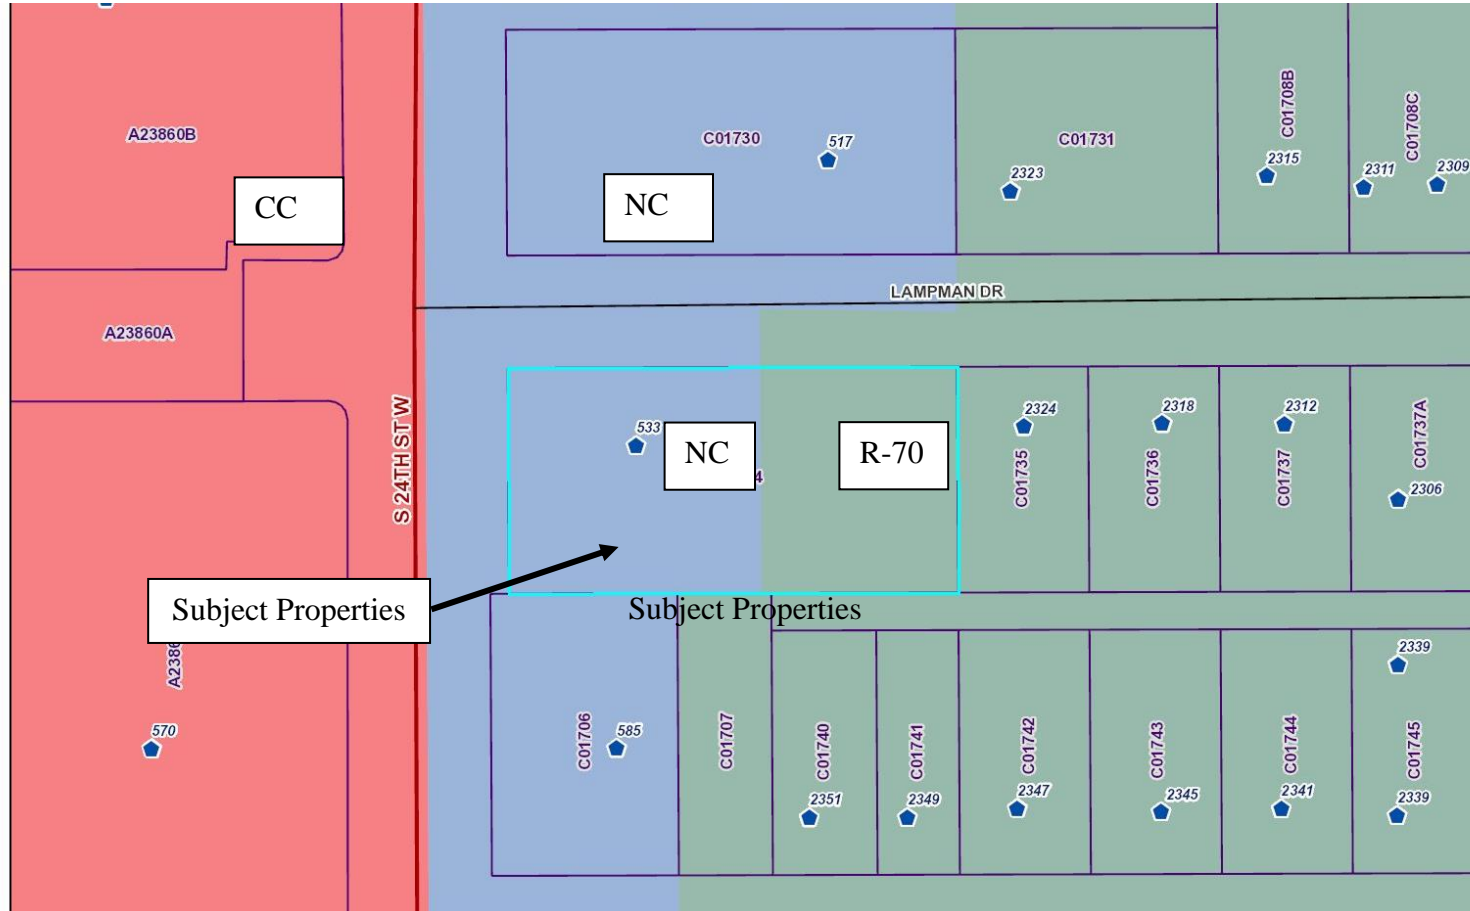

Surrounding Zoning
Zone Change #951 – 533 S 24th St West

ZC 951

Subject Property – view south from Lampman Drive

View west along Lampman Drive to S 24th St West

View northwest across Lampman Drive

View east along Lampman Drive