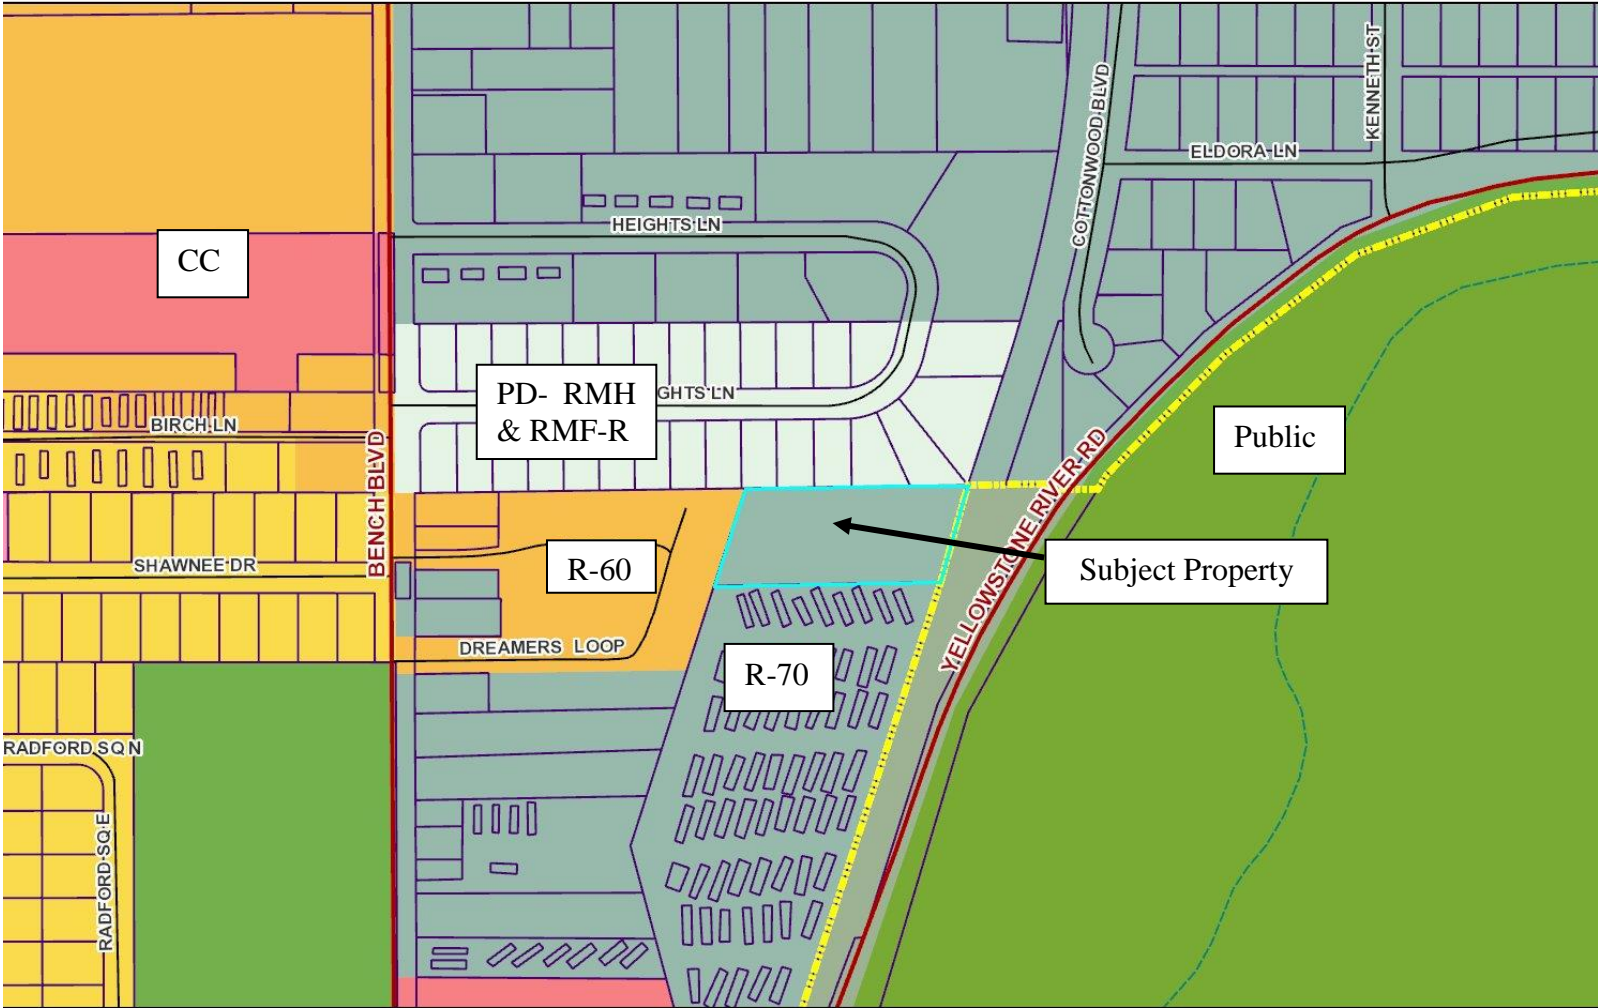

Surrounding Zoning
Zone Change #953 – 940 & 950 Yellowstone River Road

ZC 953

ZC 953

Subject Property – view from access drive off Yellowstone River Road

View west into subject property

View north and west to South Heights Lane neighborhood

View north along Kiwanis Trail bike path

View east to Yellowstone River Road

View south and west – RV camper on PRPL property – Kiwanis Trail