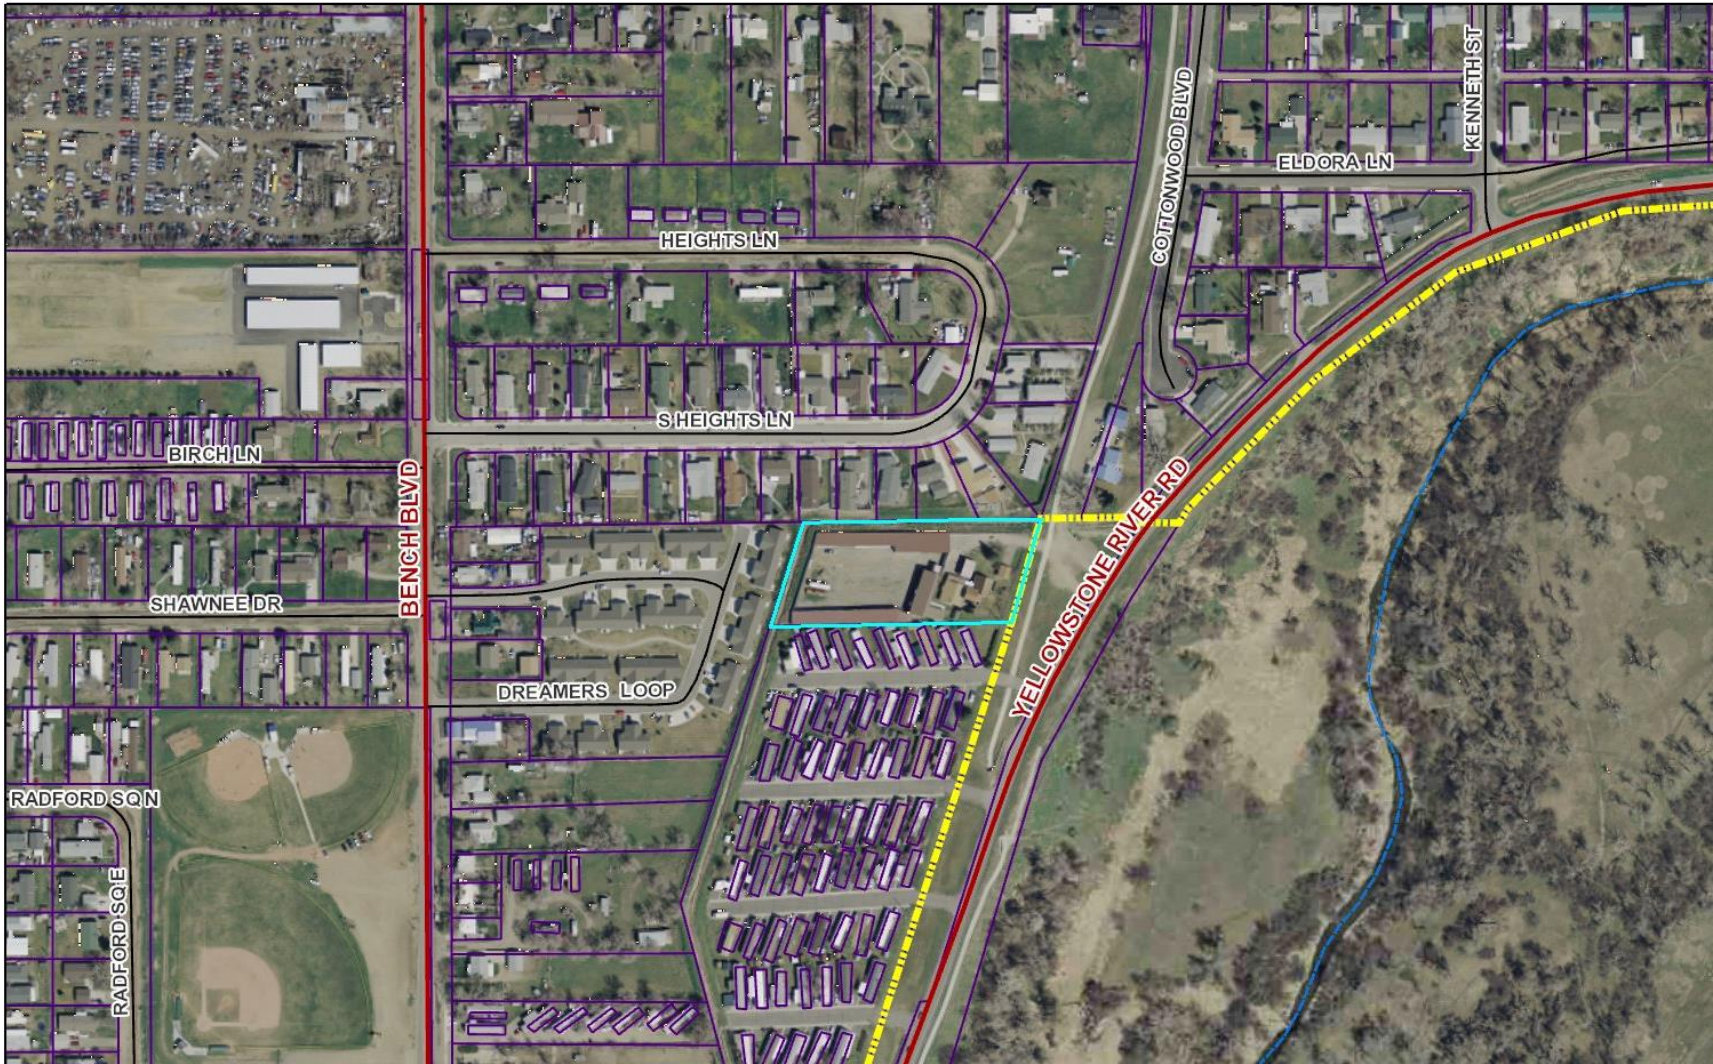

Surrounding Zoning
Zone Change #953 – 940 & 950 Yellowstone River Road

ZC 953

ZC 953

Subject Property – view from access drive off Yellowstone River Road

View west into subject property

View north and west to South Heights Lane neighborhood

View north along Kiwanis Trail bike path

View east to Yellowstone River Road

View south and west – RV camper on PRPL property – Kiwanis Trail