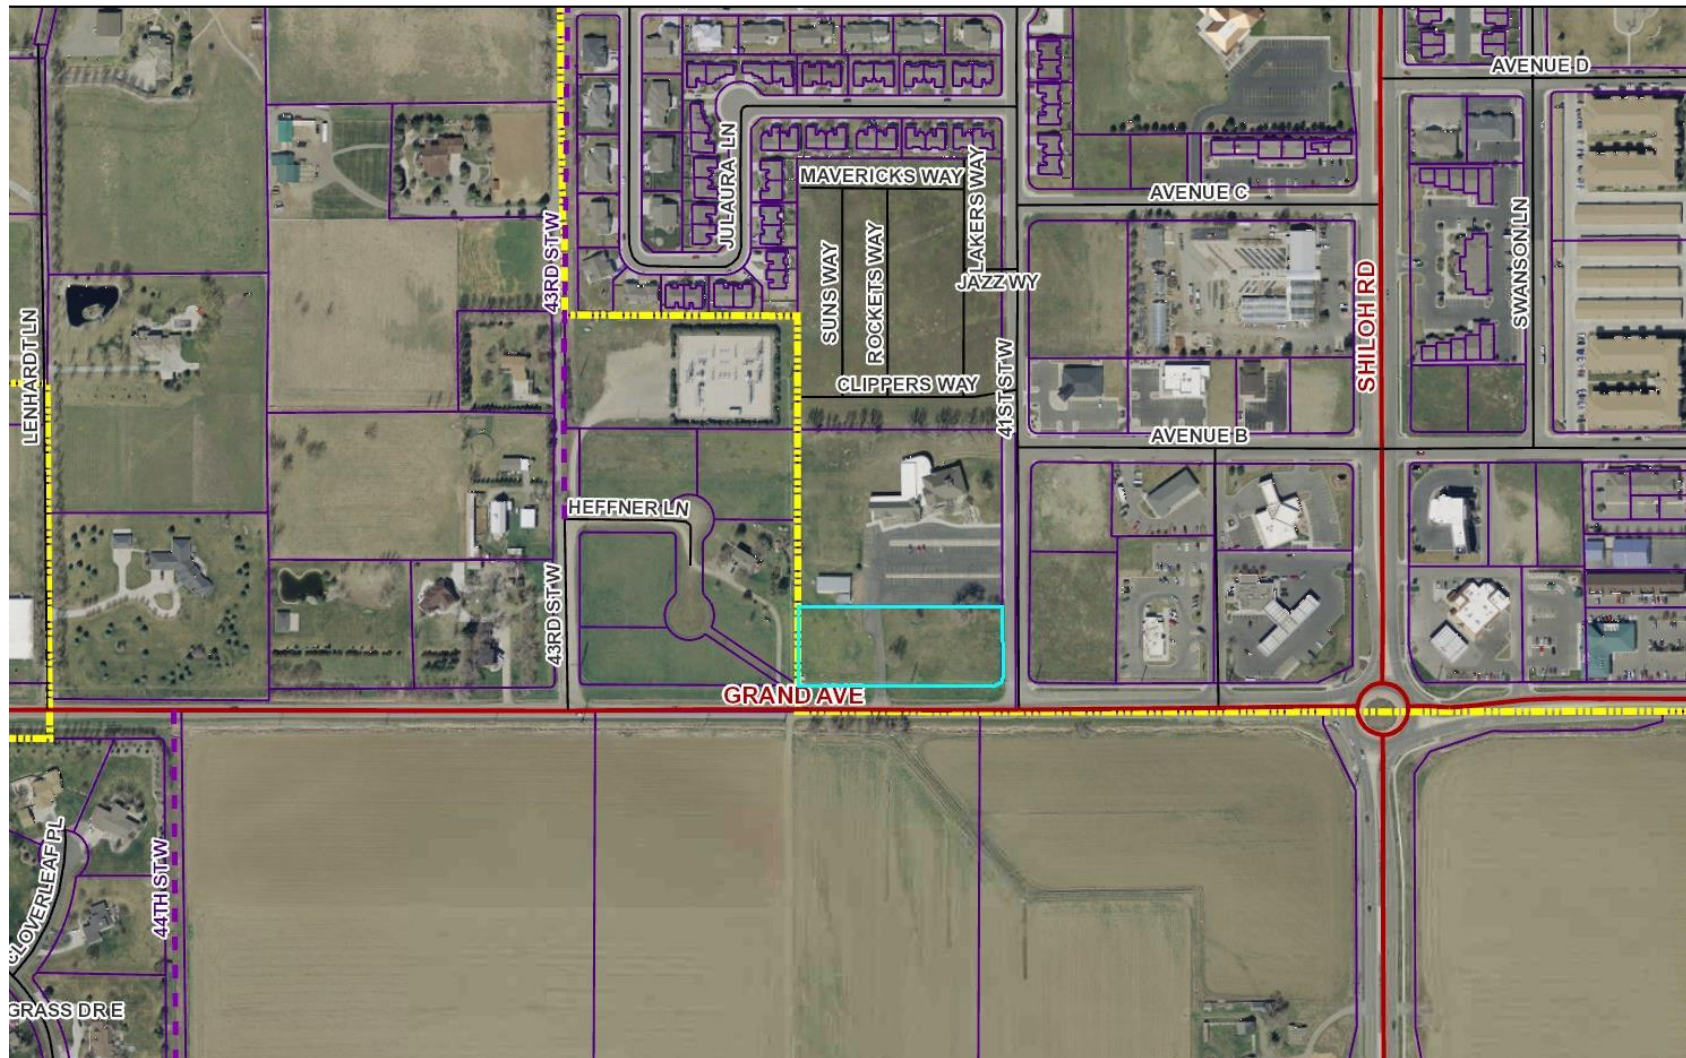

**Surrounding Zoning**  
Special Review #953 – 4135 Grand Avenue

# SR 953 - 4135 Grand

Subject Property – view west along Grand Avenue

View north at east driveway of church property

@ location of new wireless tower

View west along Grand Avenue

View south across Grand Avenue

View east along Grand Avenue at 41<sup>st</sup> St West