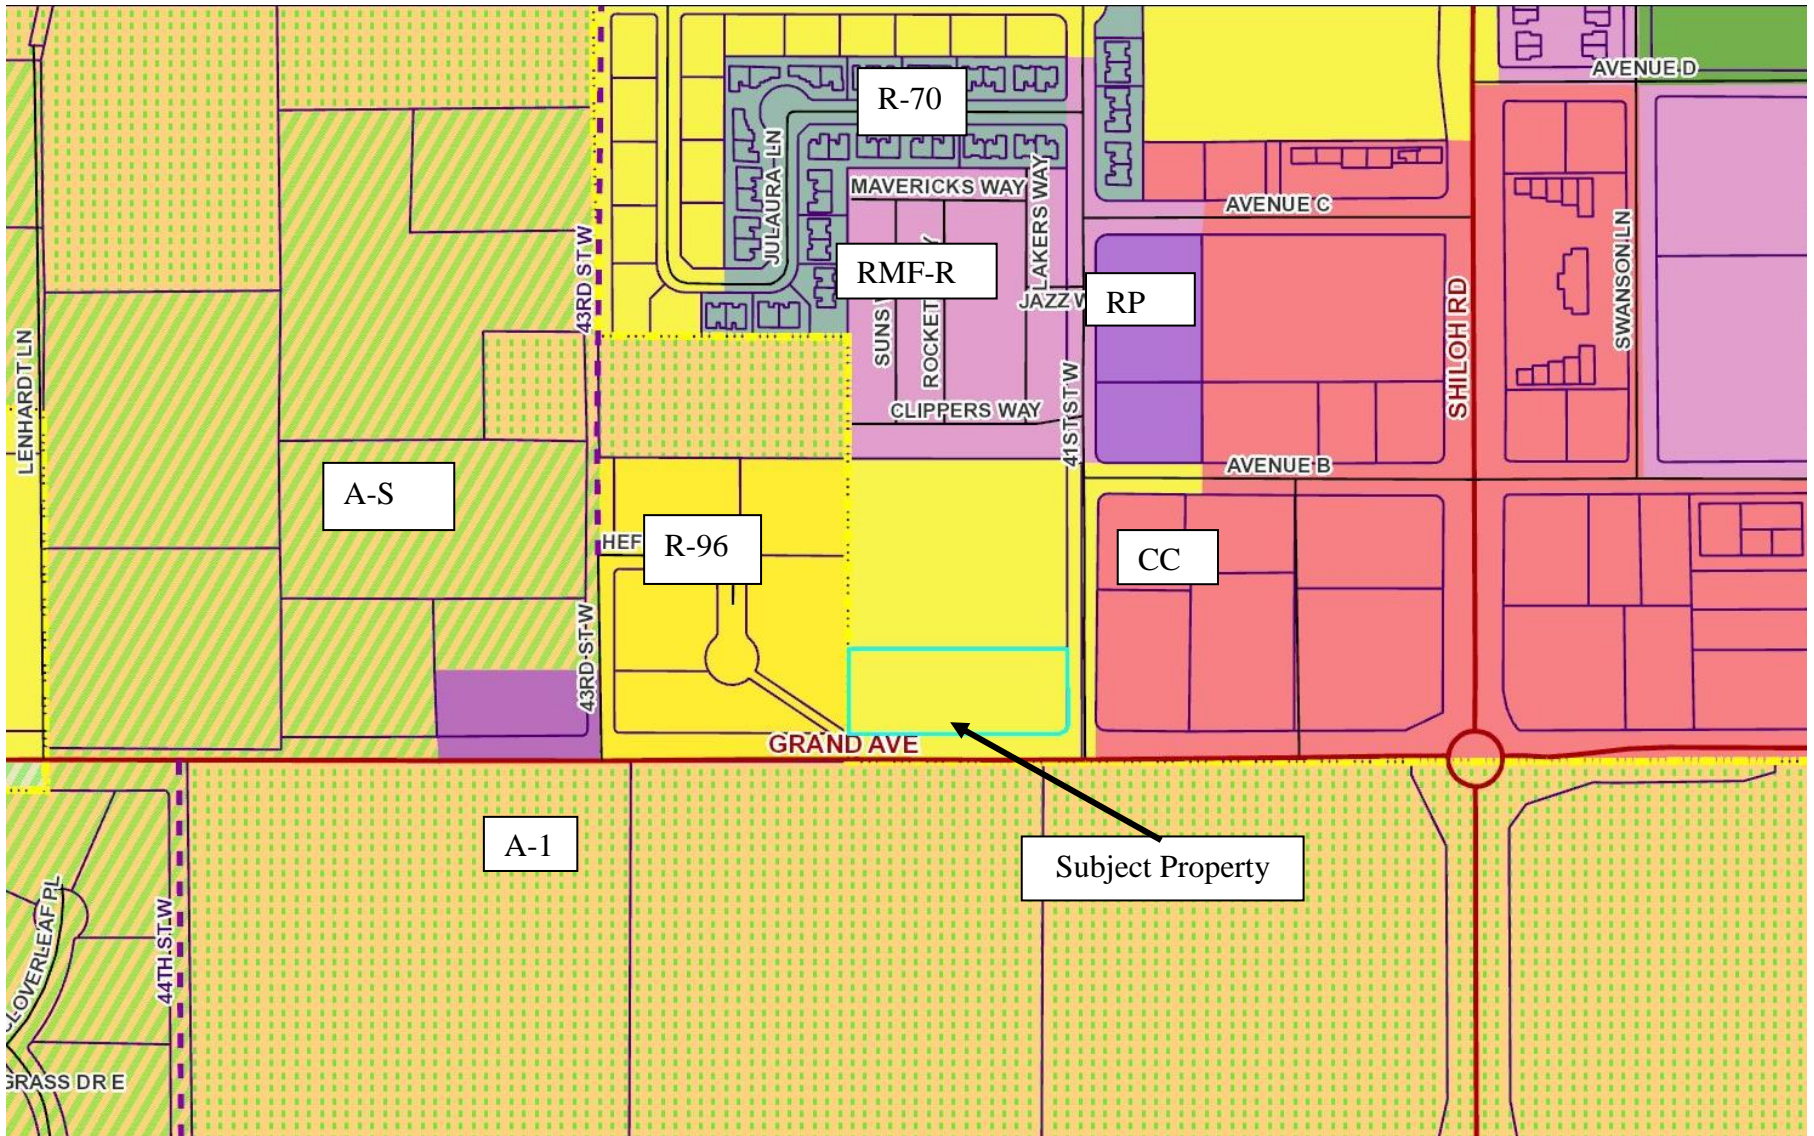

**Surrounding Zoning**  
Special Review #953 – 4135 Grand Avenue

# SR 953 - 4135 Grand

Subject Property – view west along Grand Avenue

View north at east driveway of church property

@ location of new wireless tower

View west along Grand Avenue

View south across Grand Avenue

View east along Grand Avenue at 41<sup>st</sup> St West