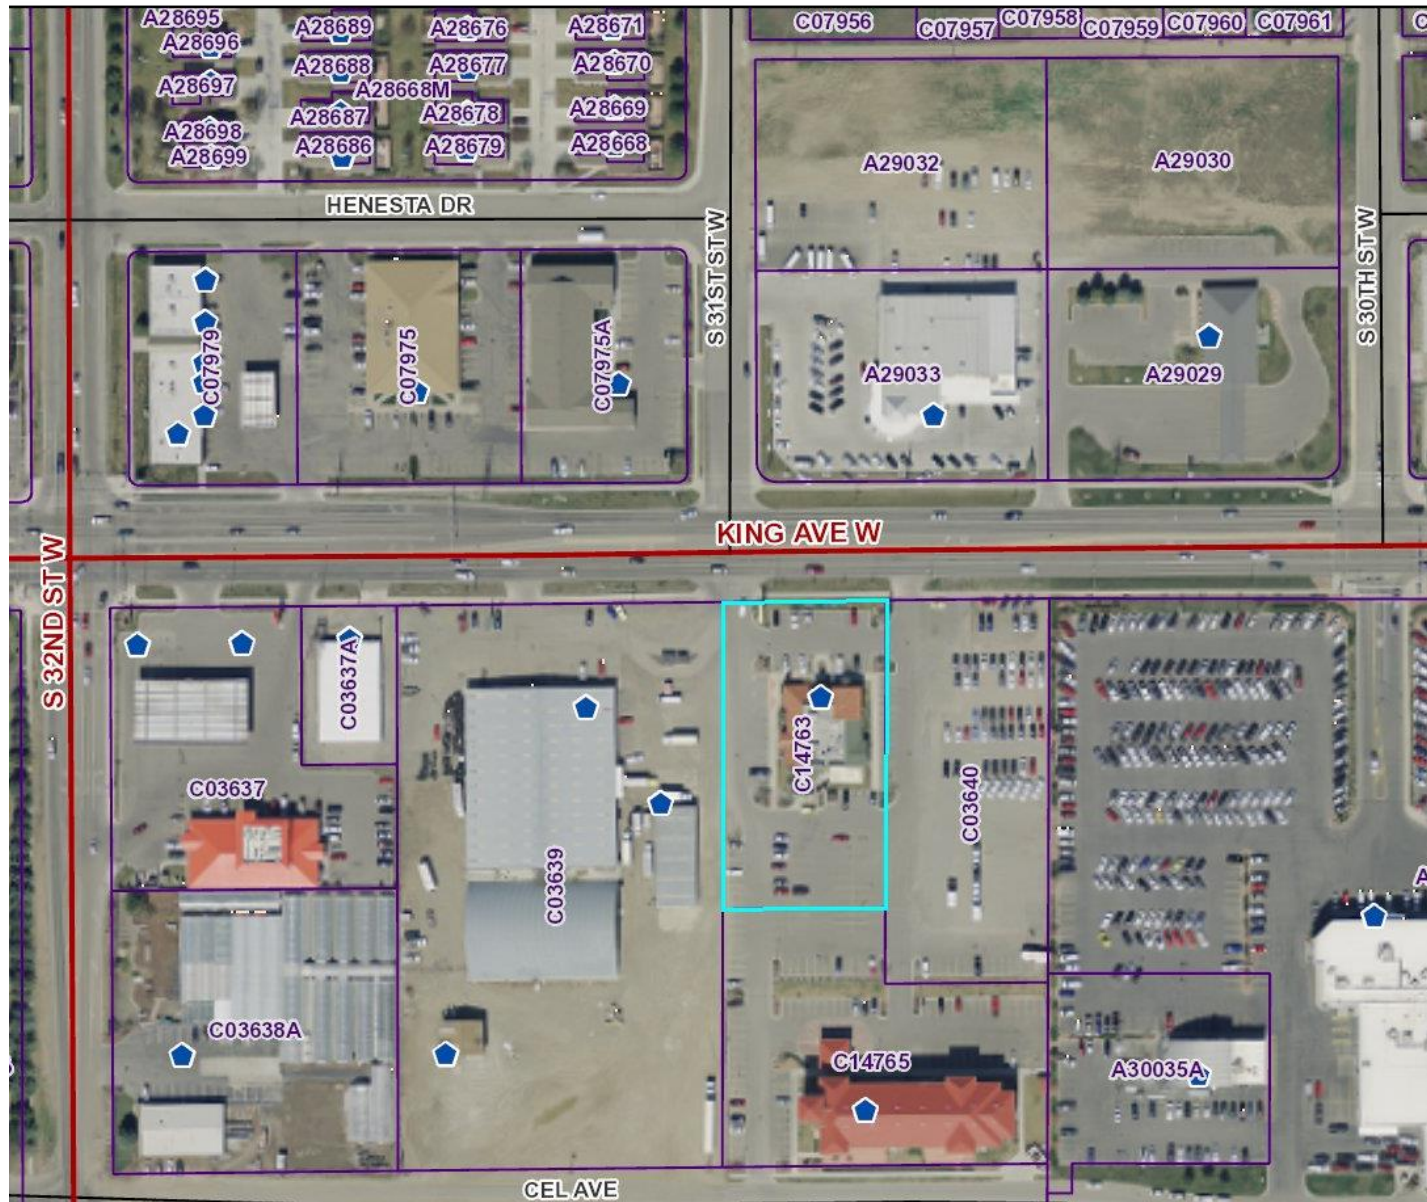

SR 954 - 3042 King Ave West

Subject Property

View east along King Ave West

View west on King Ave West

View north west across King Ave West

View north across King Ave West