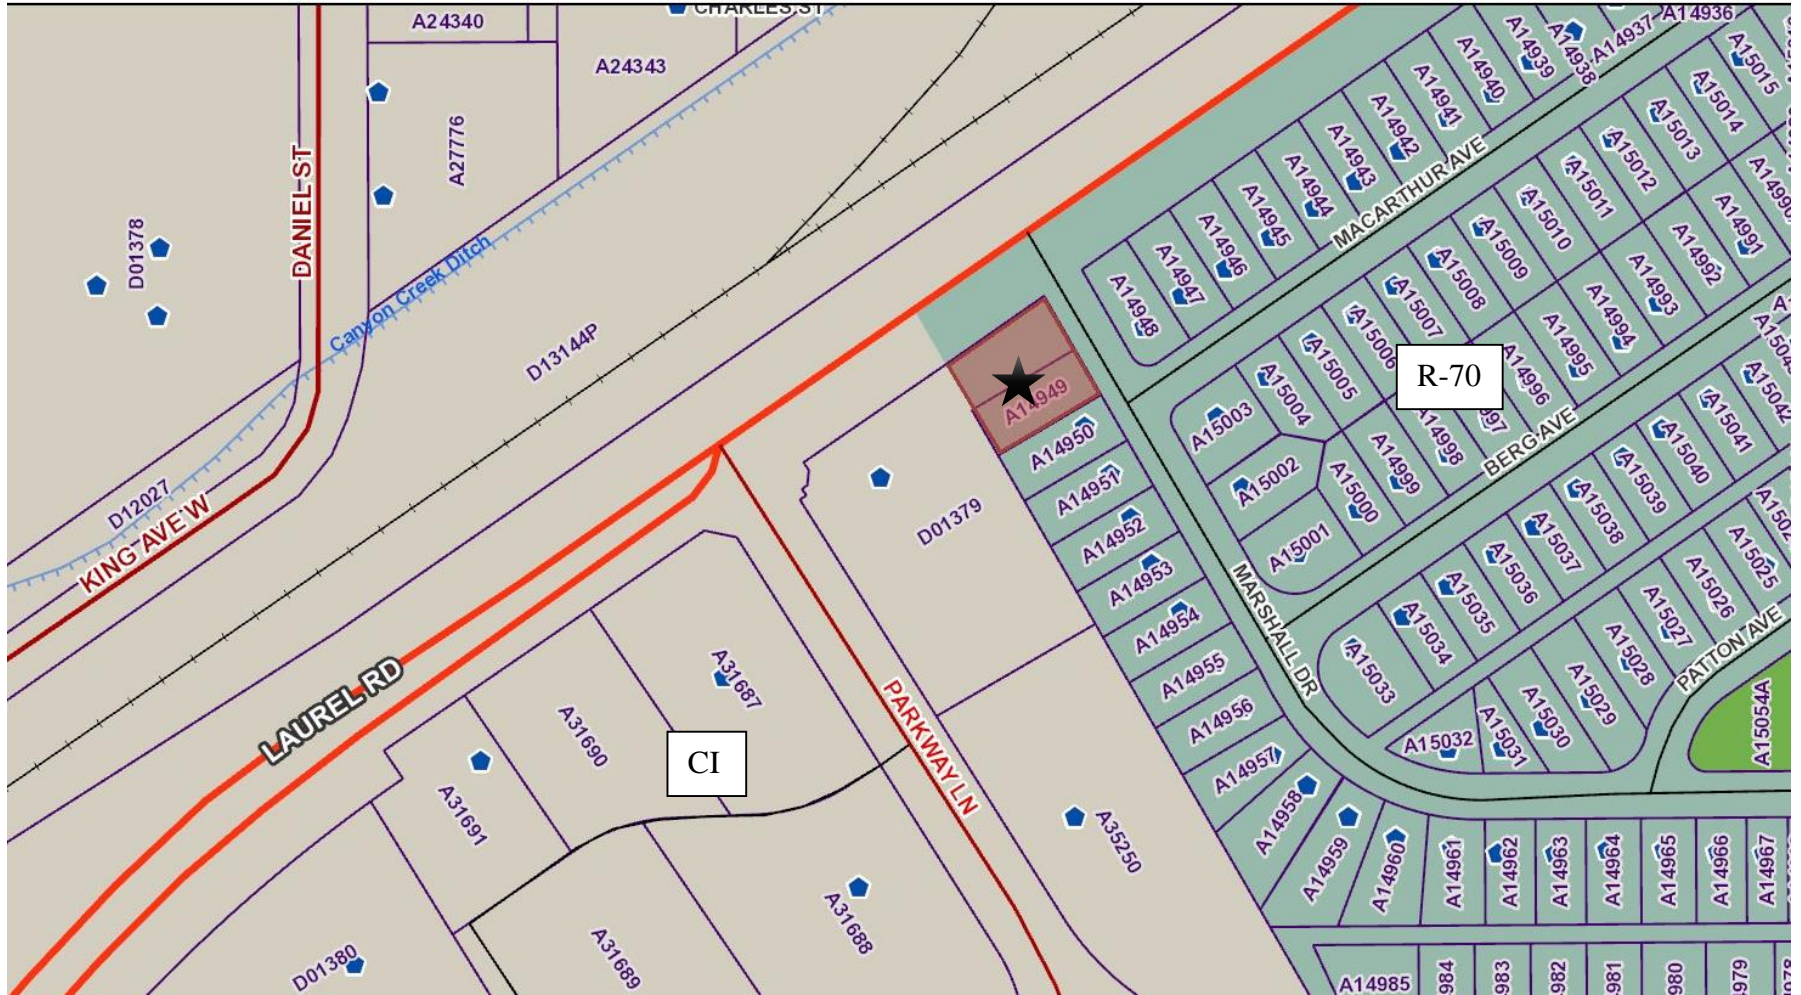

Surrounding Zoning
Zone Change #954 – 5400 Laurel Road

ZC 954 Zoning

Subject Property ★

Subject Property – view from Laurel Road

View east from Laurel Road

View west on Laurel Road

View south east across subject property from Laurel Road

View east from Laurel Road