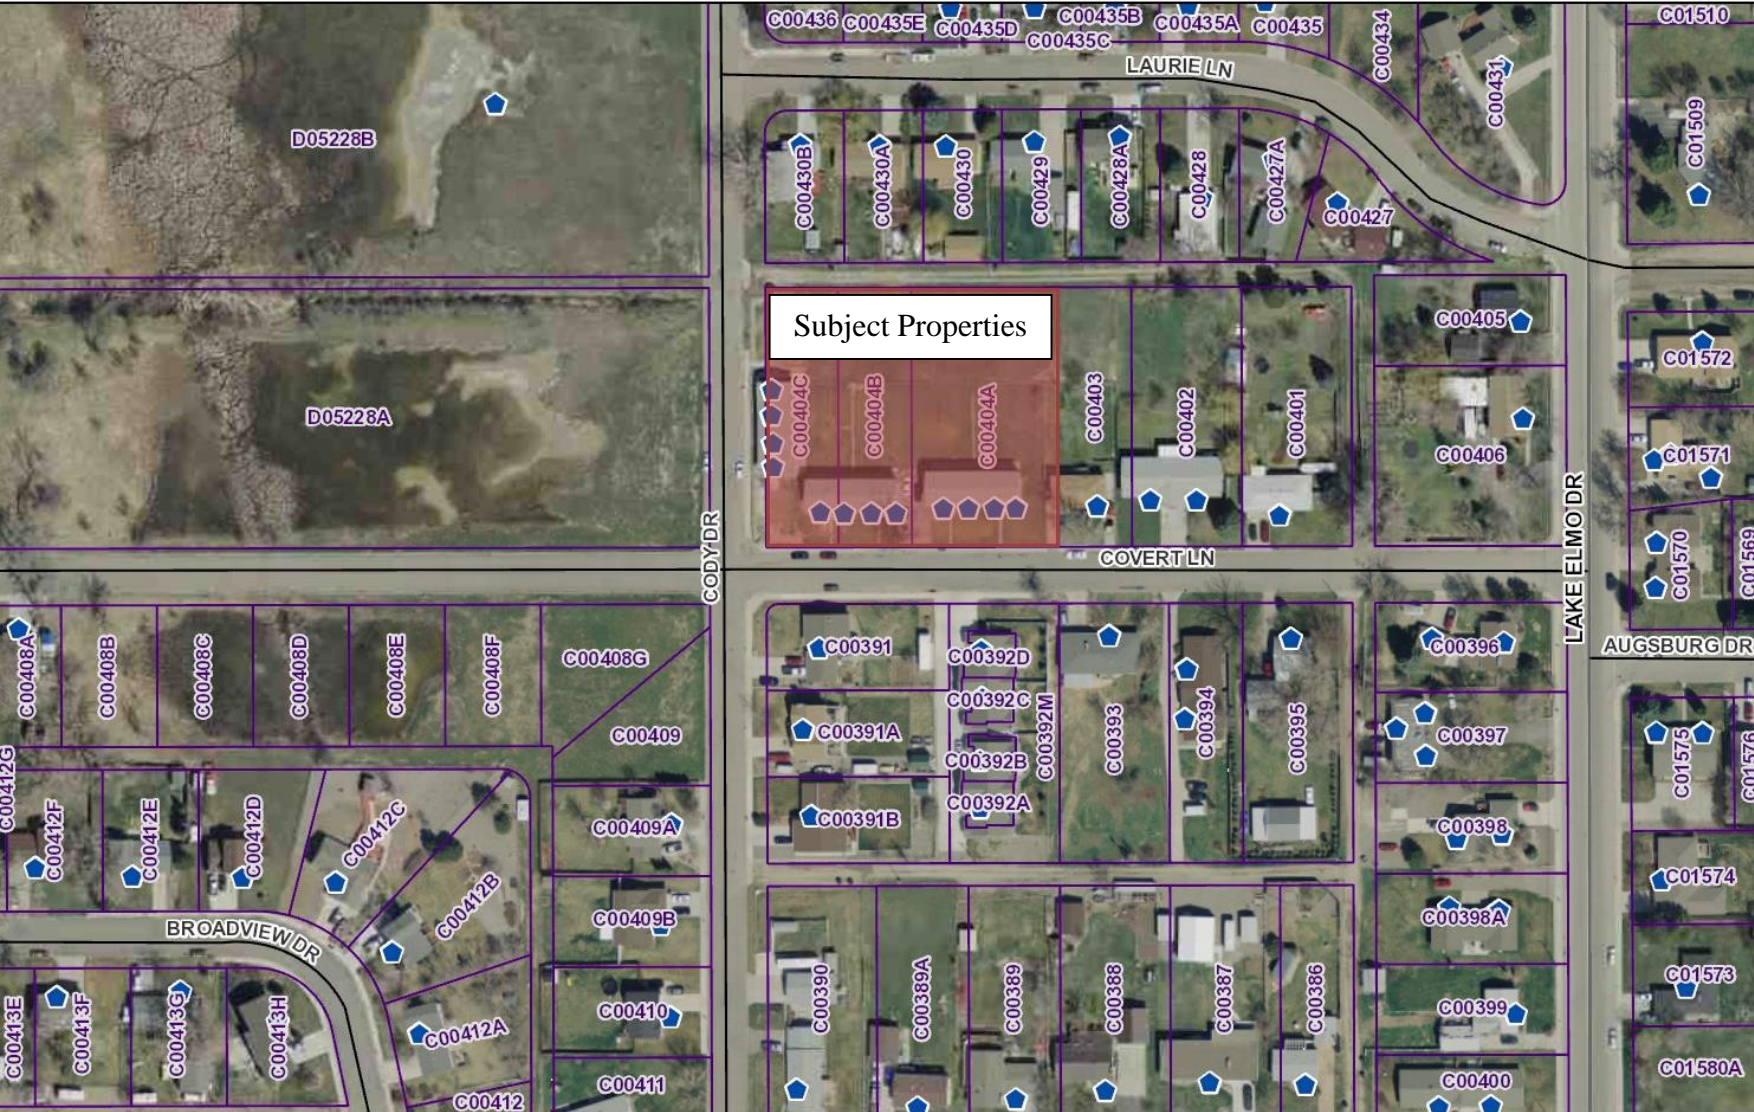

Surrounding Zoning
Special Review #955 – 315 Covert Lane
ZC 955 SR 955

ZC 955 SR 955

Subject Property

View east along Covert Lane

View west on Covert Lane

View south east across Covert Lane

View south across Covert Lane

View north along Cody Drive

View west across Cody Drive

View south along Cody Drive

View south from alley behind 4-unit apartment buildings