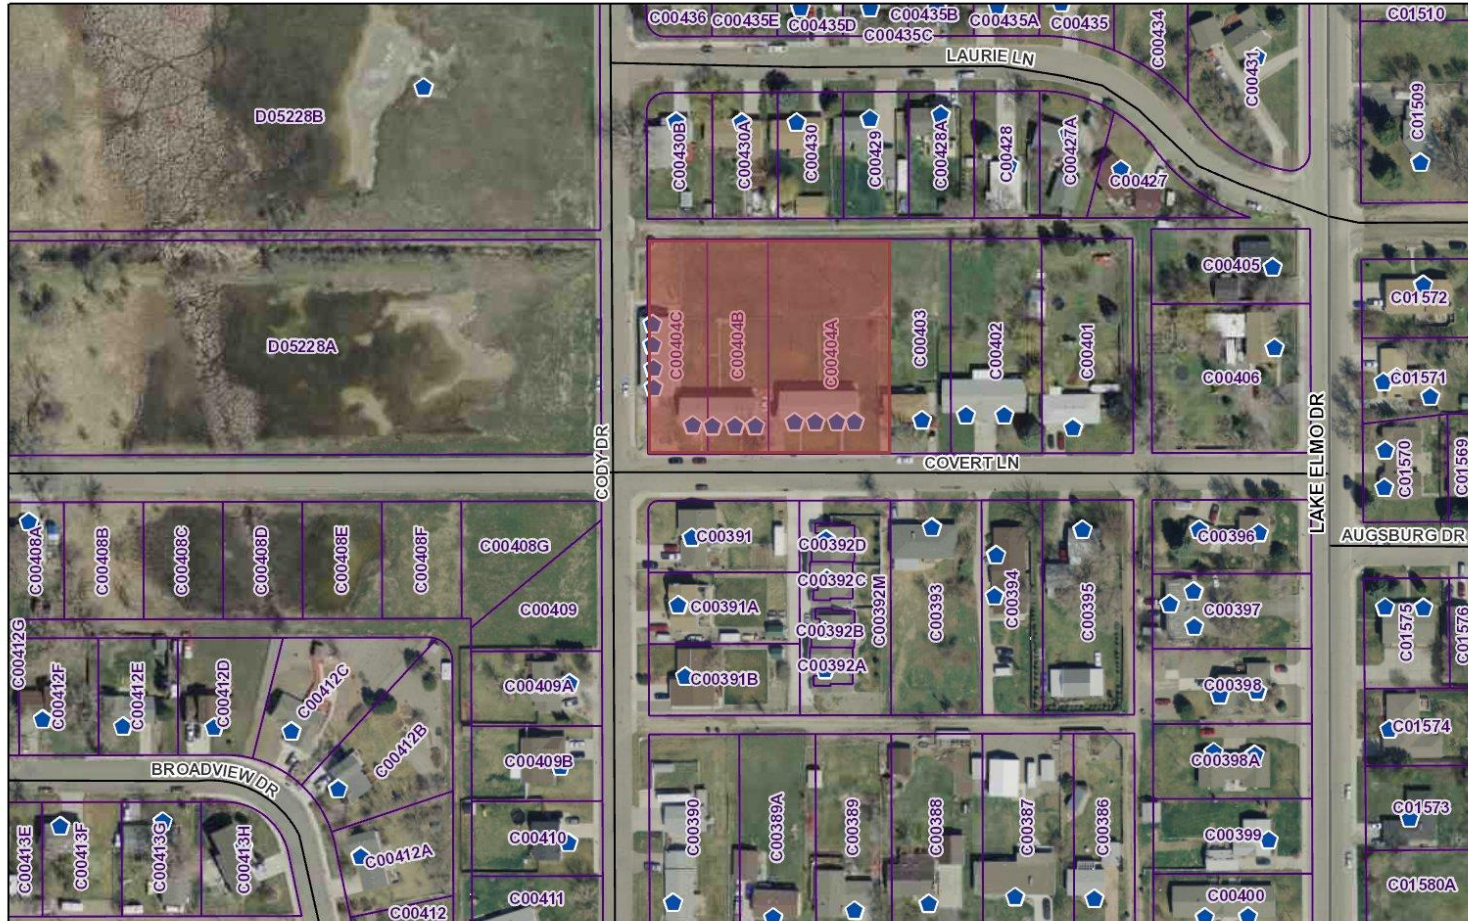

Surrounding Zoning

Zone Change #955 – 301-317 Covert Lane

ZC 955 SR 955

March 7, 2017

ZC 955 SR 955

March 7, 2017

Subject Property – view from Covert Lane

View east along Covert Lane

View west along Covert Lane

View across Covert Lane looking southeast

View from the corner of Cody Drive and Covert Lane looking north

View west from Cody Drive and Covert Lane