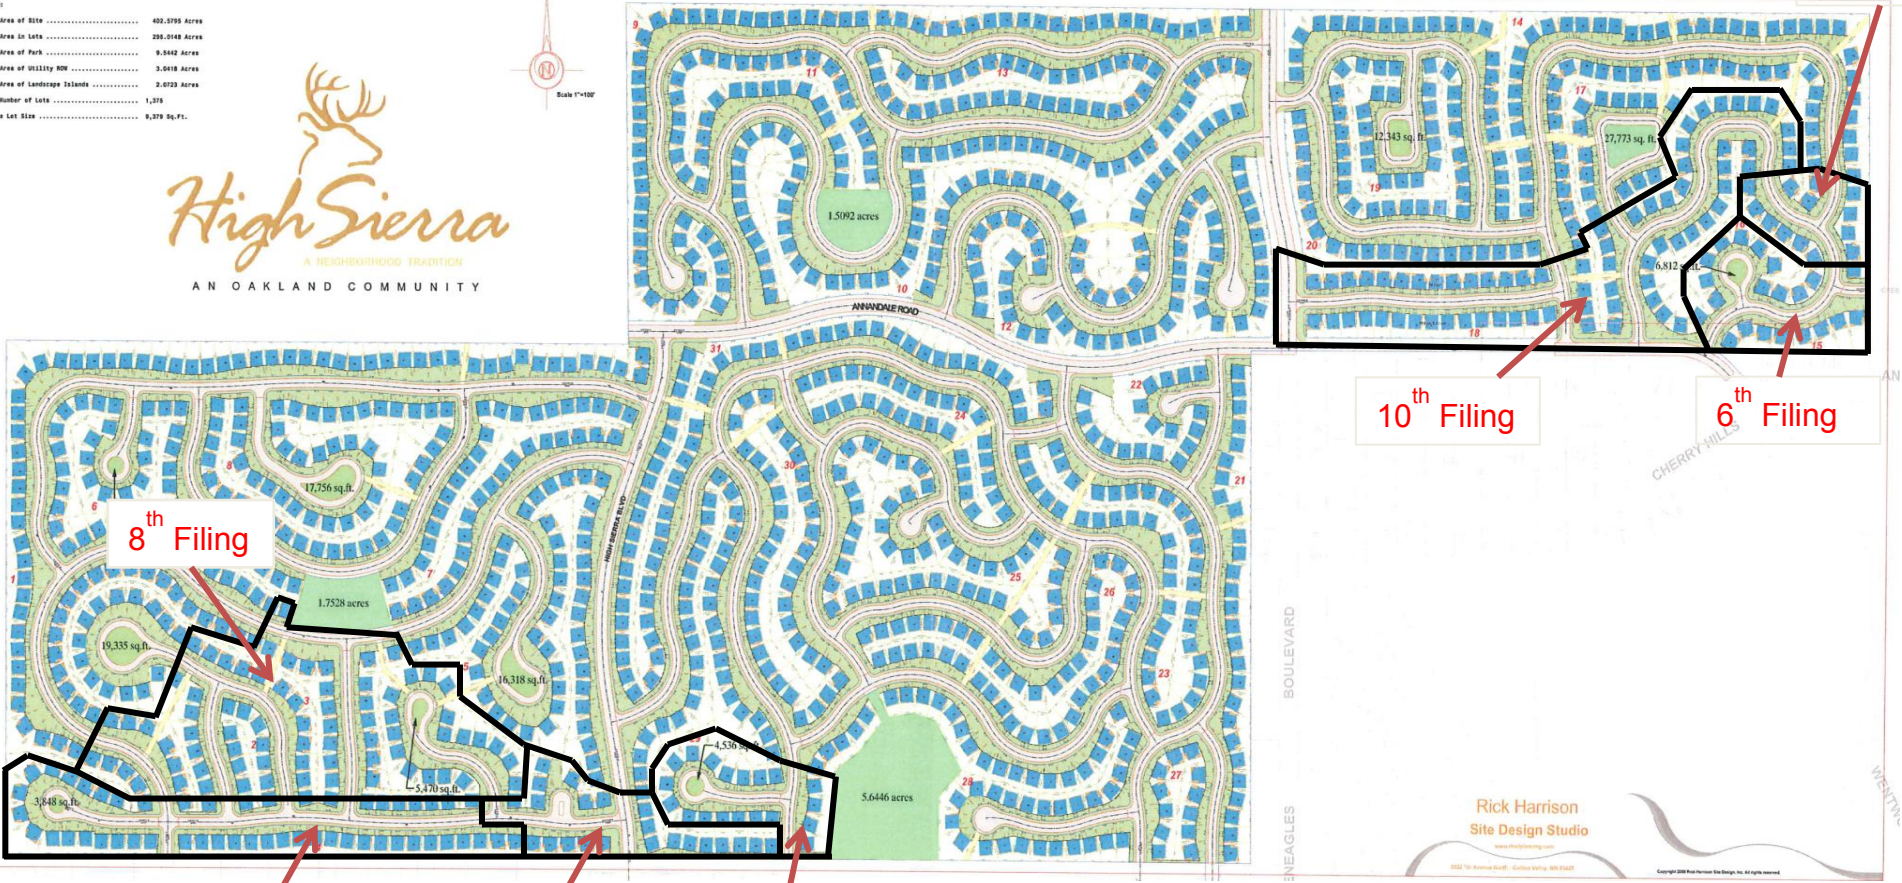

ATTACHMENT: 2008 High Sierra Master Plan

Legend:

Total Area of Site	422.5795 Acres
Total Area in Lots	226.0148 Acres
Total Area of Park	9.8442 Acres
Total Area of Utility ROW	3.0418 Acres
Total Area of Landscape Islands	2.0723 Acres
Total Number of Lots	1,378
Average Lot Size	9,378 Sq. Ft.