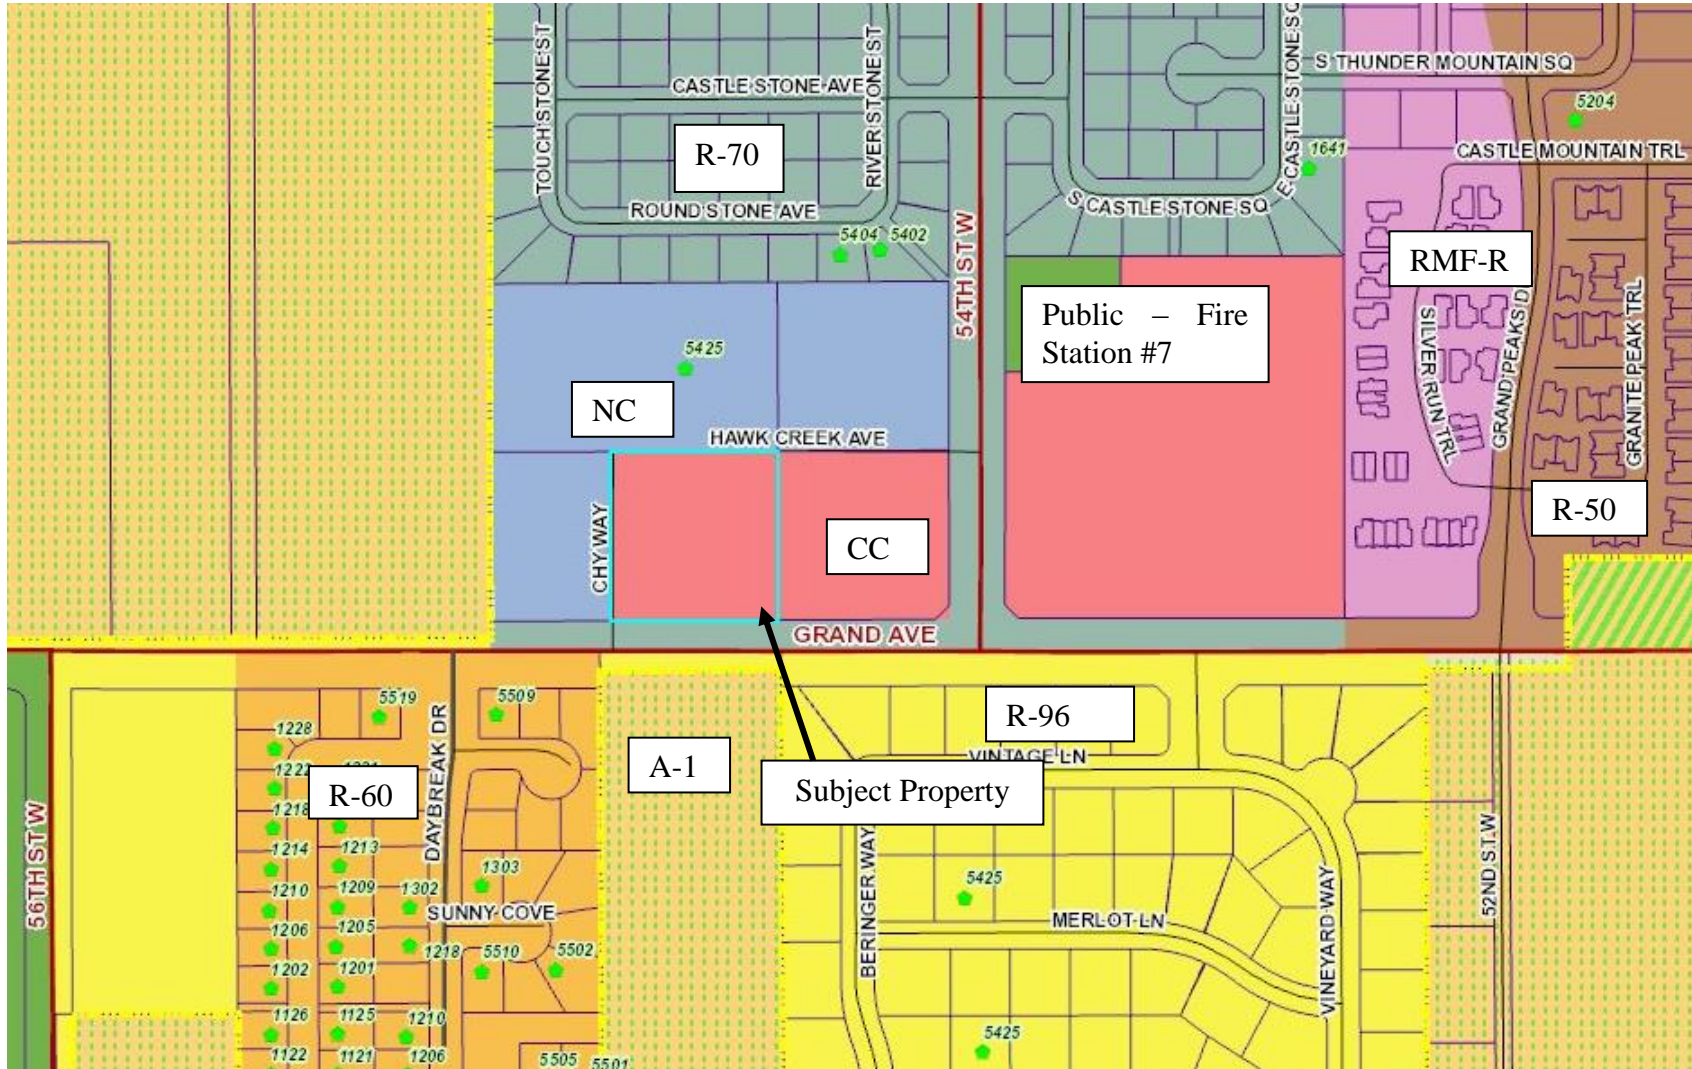

**Surrounding Zoning**  
Special Review #958 – 54<sup>th</sup> St W and Grand Avenue

# SR 958 Aerial Map

Subject property from Grand Avenue – view north and east

View east along Grand – new traffic signal

View south across Grand Avenue

View west along Grand Avenue