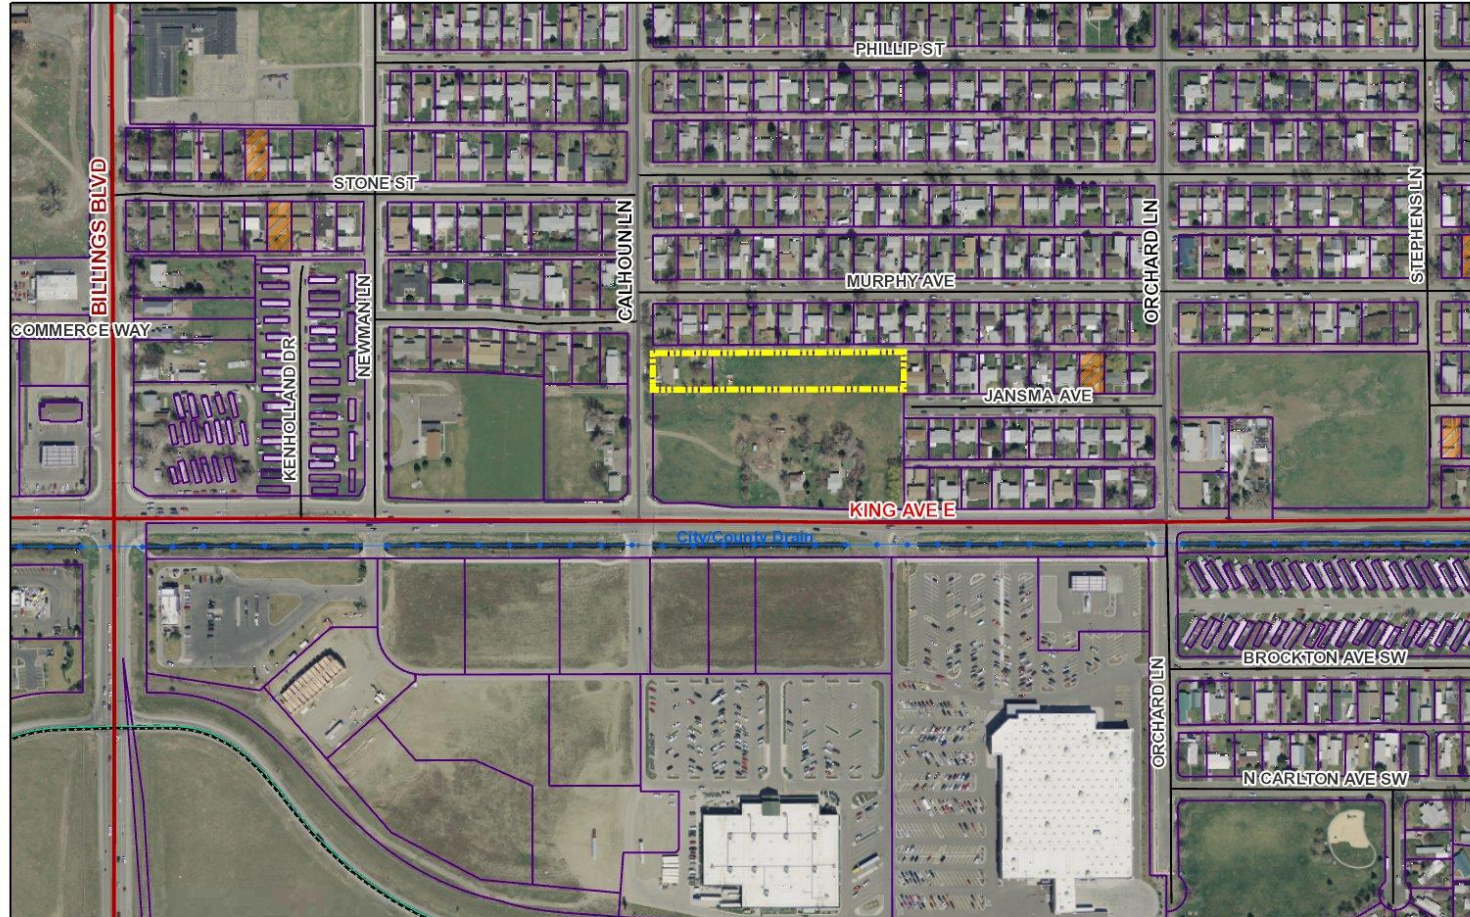

Zoning Map and Site Photos – Zone Change 678
743 Calhoun Lane

Subject Property
Existing Zoning = R-96
Proposed Zoning = EGC

743 Calhoun Lane

Subject property

View south to intersection with King Ave East

View north along Calhoun Lane

View south west across Calhoun Lane

View west across Calhoun Lane

4.25 acre property adjacent and south of subject property