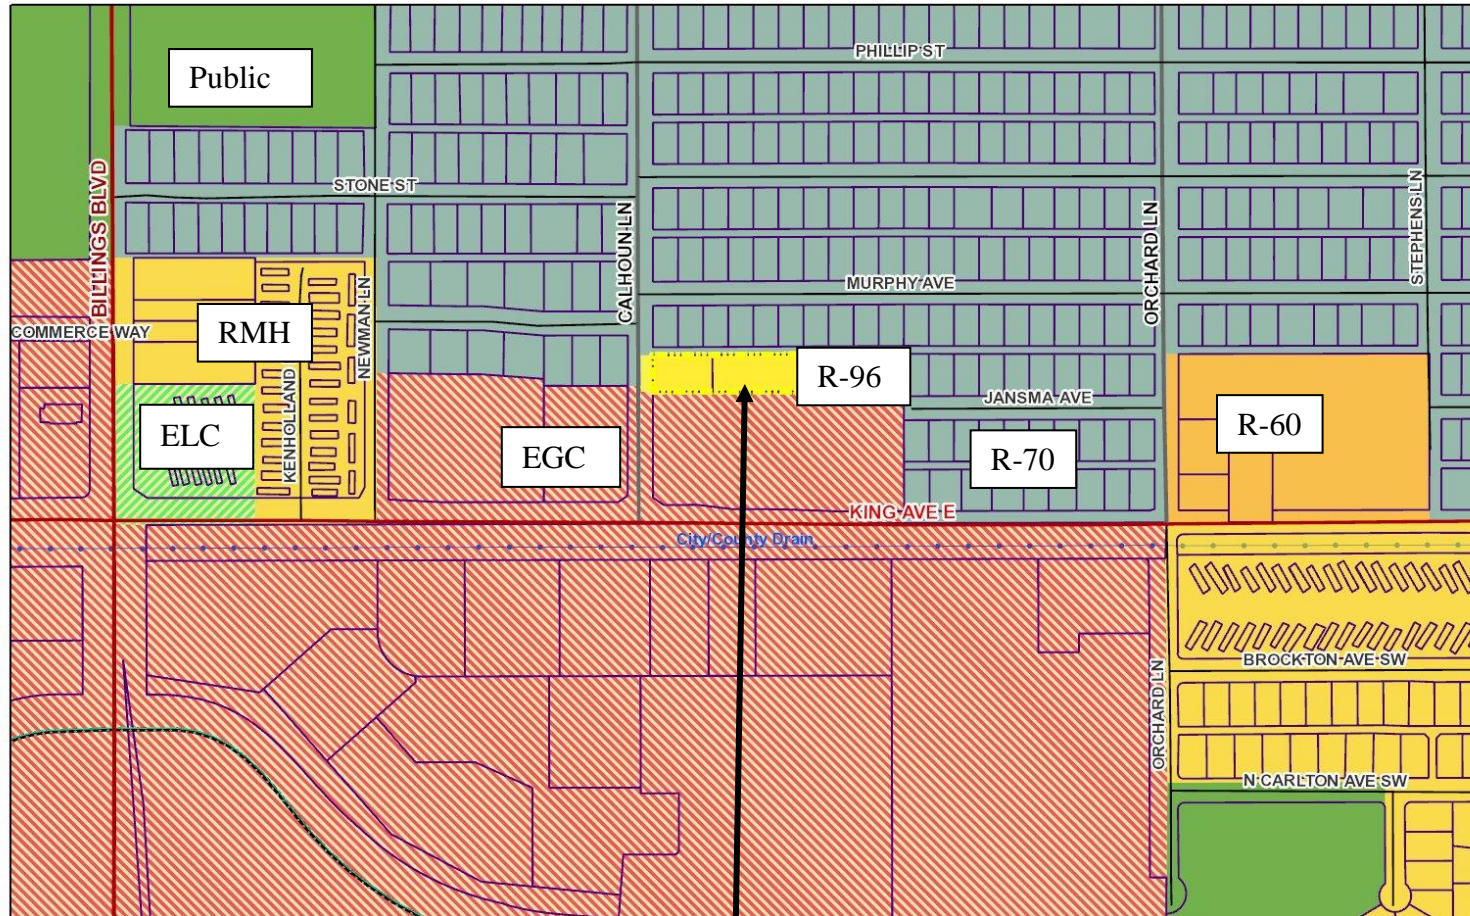

Zoning Map and Site Photos – Zone Change 678
743 Calhoun Lane

Subject Property
Existing Zoning = R-96
Proposed Zoning = EGC

743 Calhoun Lane

Subject property

View south to intersection with King Ave East

View north along Calhoun Lane

View south west across Calhoun Lane

View west across Calhoun Lane

4.25 acre property adjacent and south of subject property