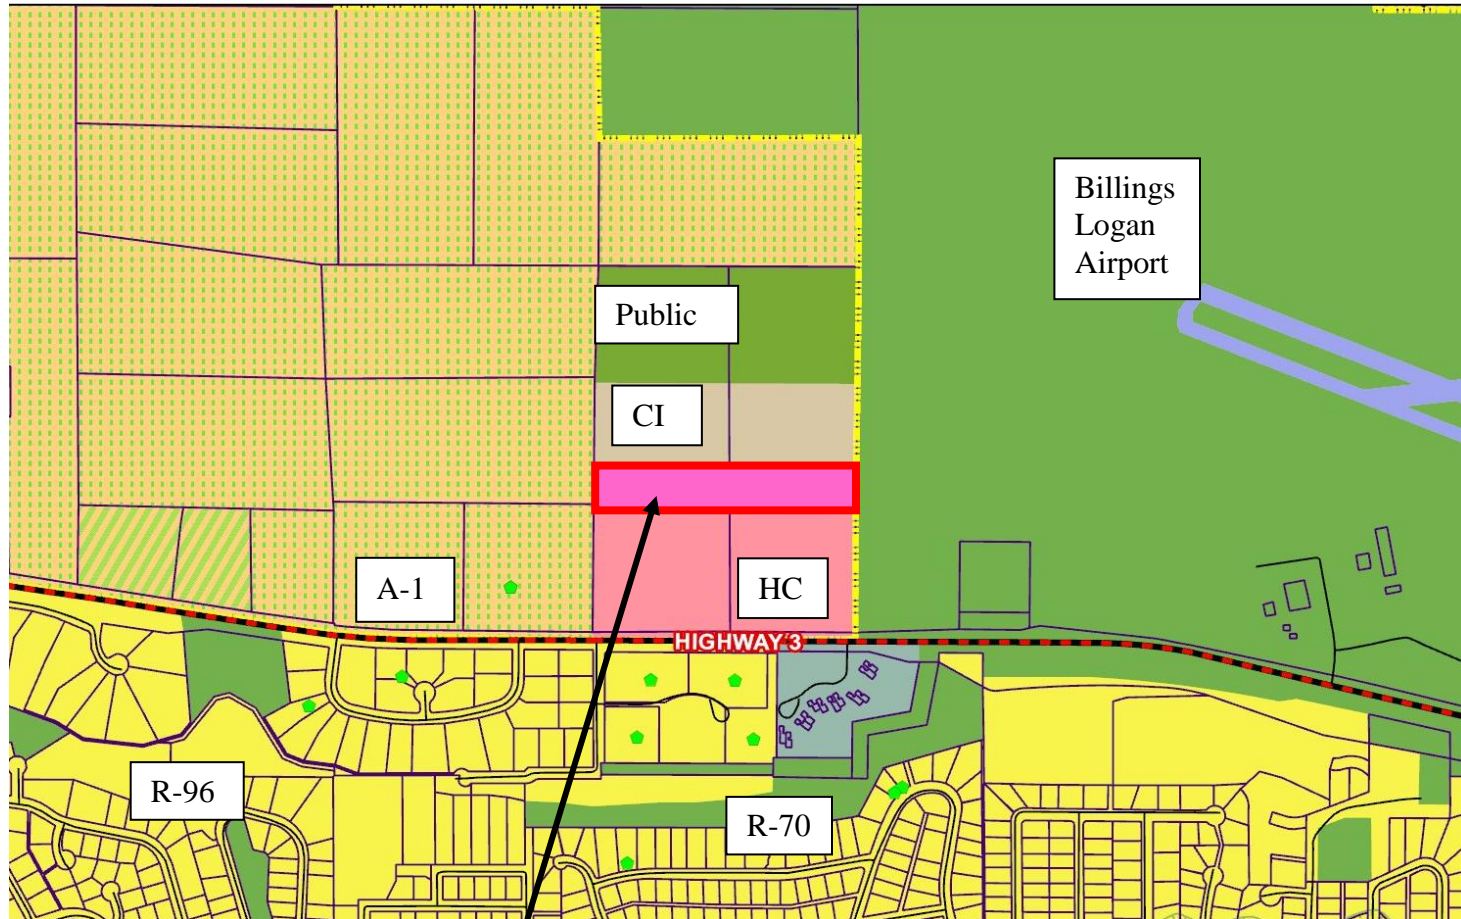

Zoning Map and Site Photos – Zone Change 680
2101 Highway 3

Subject Property
Existing Zoning = CI
Proposed Zoning = HC
(7.61 acres)

2101 Highway 3

View north from Highway 3

View west along Highway 3

View south across Highway 3

View east along Highway 3

View north from access road – landscape berm and new heliport in background

View west from access road north of new landscape berm

View of heliport from access road just north of landscape berm