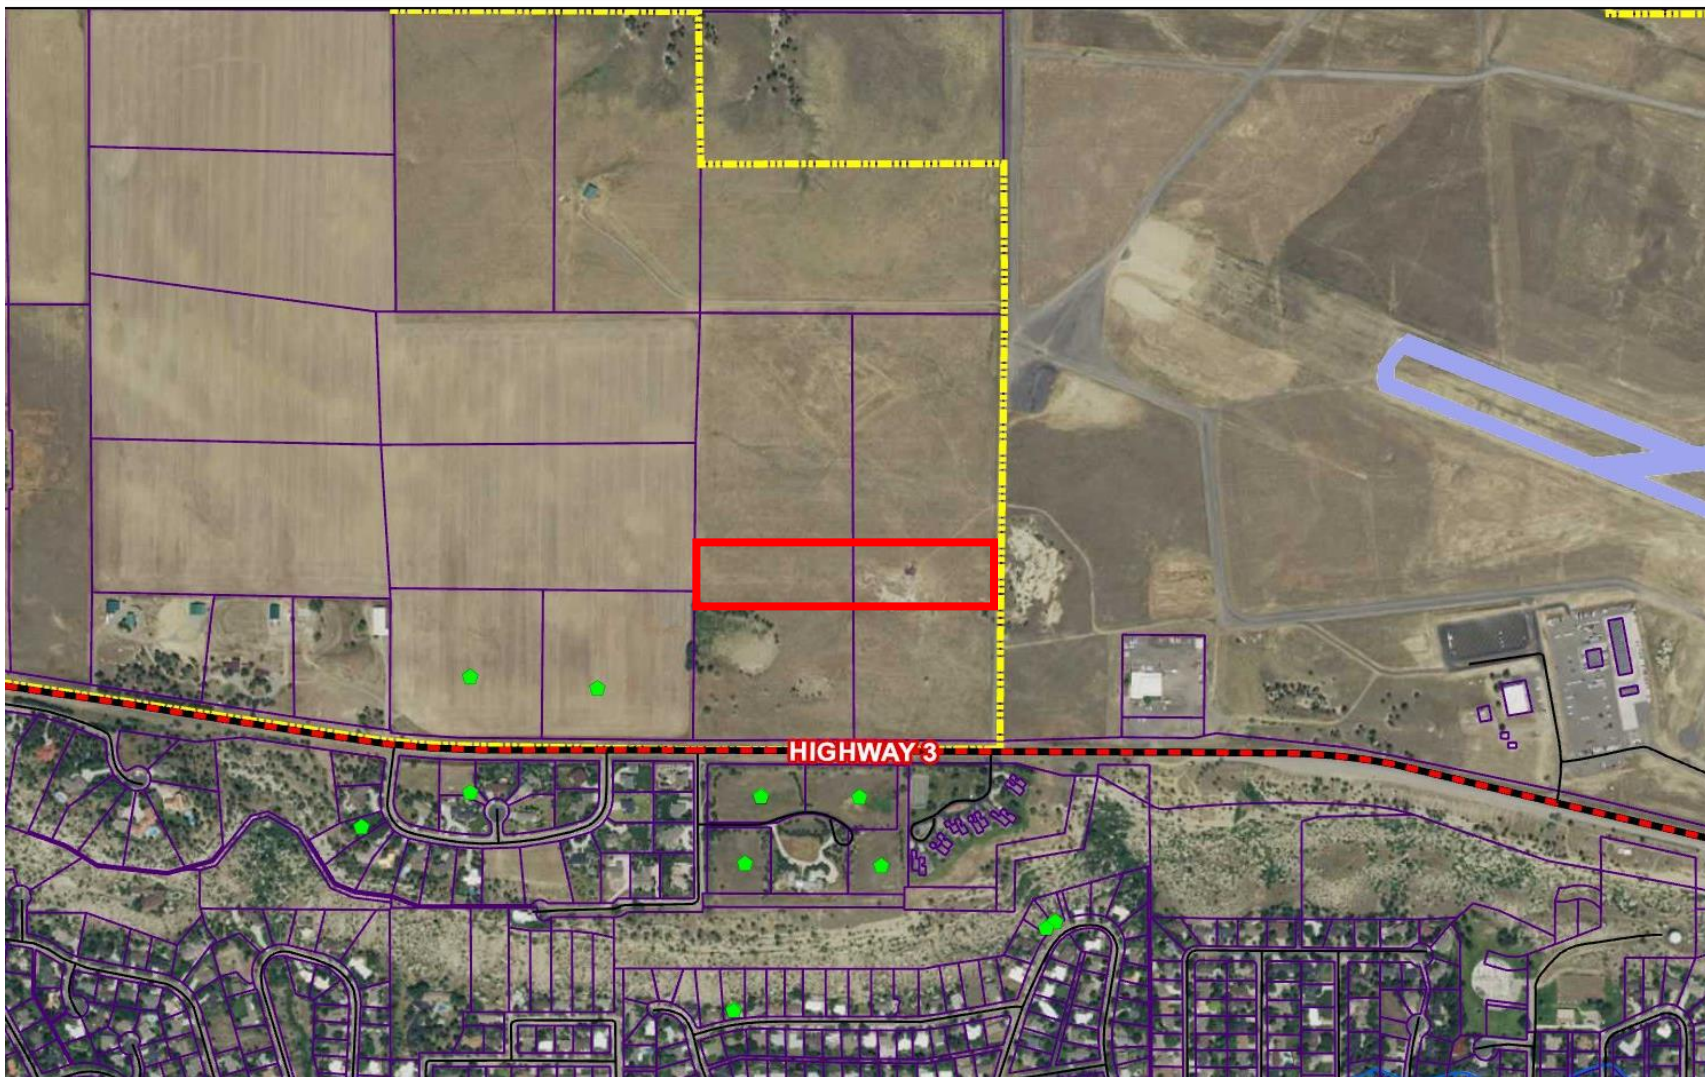

Zoning Map and Site Photos – Zone Change 680
2101 Highway 3

Subject Property
Existing Zoning = CI
Proposed Zoning = HC
(7.61 acres)

2101 Highway 3

View north from Highway 3

View west along Highway 3

View south across Highway 3

View east along Highway 3

View north from access road – landscape berm and new heliport in background

View west from access road north of new landscape berm

View of heliport from access road just north of landscape berm