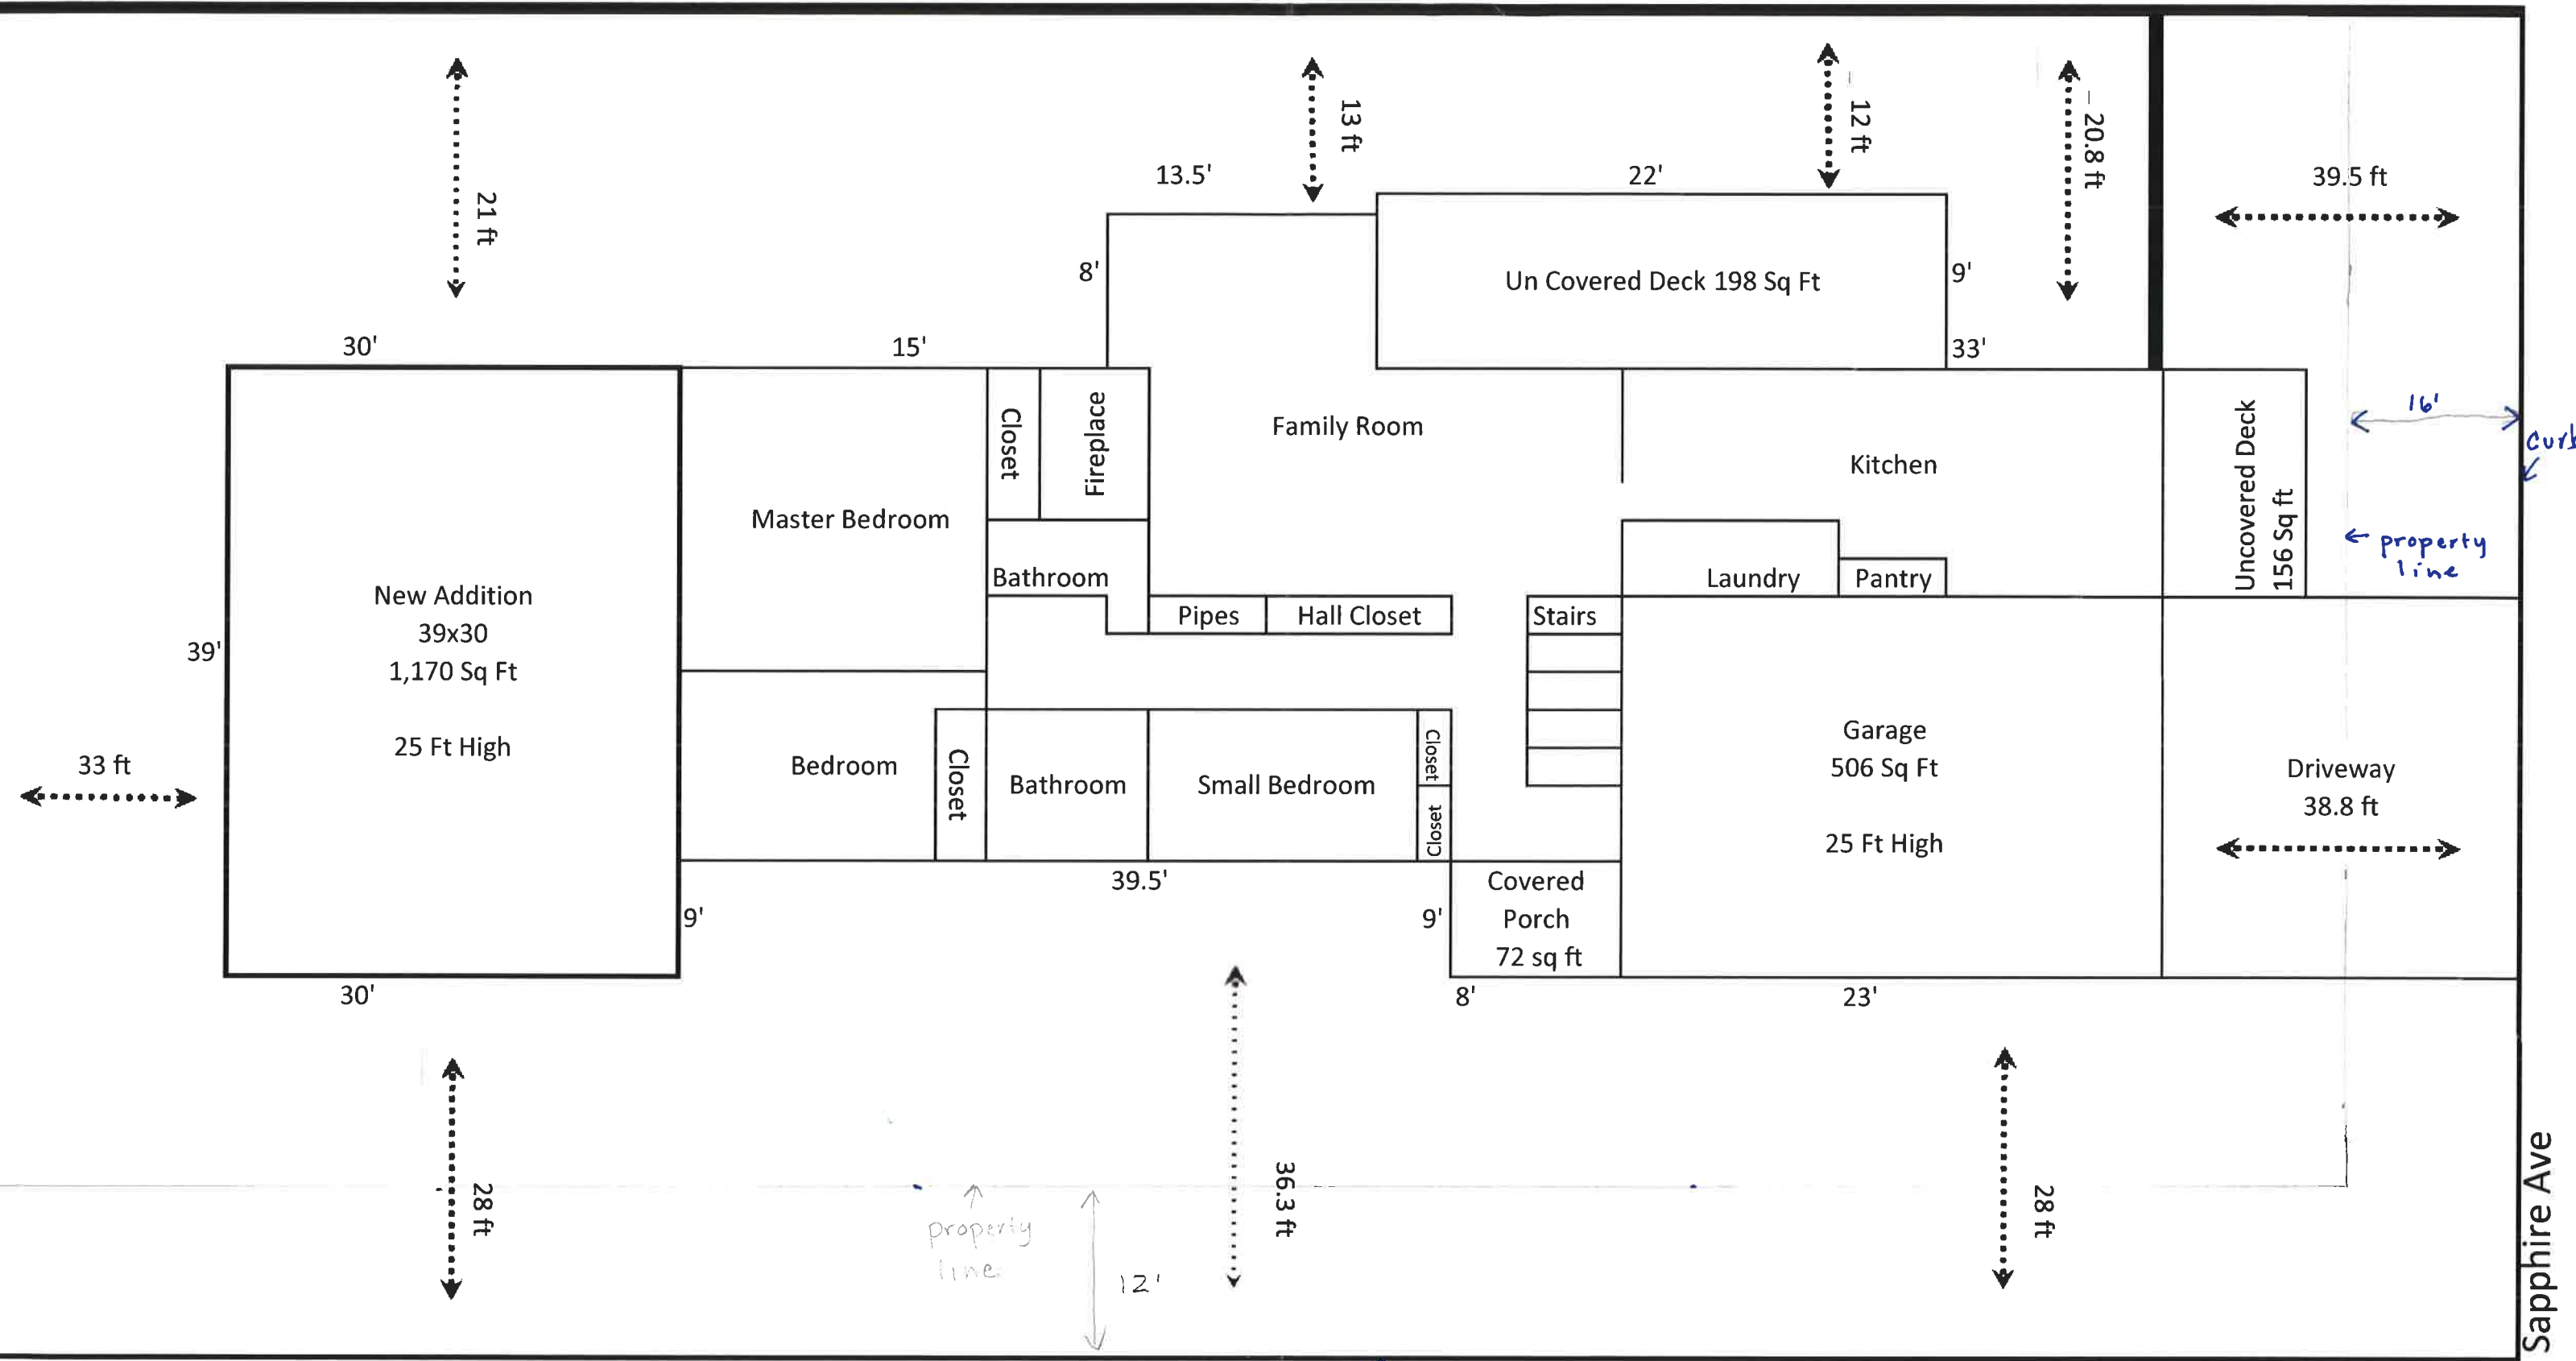

NORTH

Sapphire Ave

Sunset Dr

33 ft

21 ft

30'

15'

13.5'

13 ft

22'

12 ft

20.8 ft

39.5 ft

8'

Un Covered Deck 198 Sq Ft

9'

New Addition  
39x30  
1,170 Sq Ft  
25 Ft High

Master Bedroom

Closet

Fireplace

Family Room

Kitchen

Uncovered Deck  
156 Sq ft

16'

property line

12'

36.3 ft

28 ft

curb