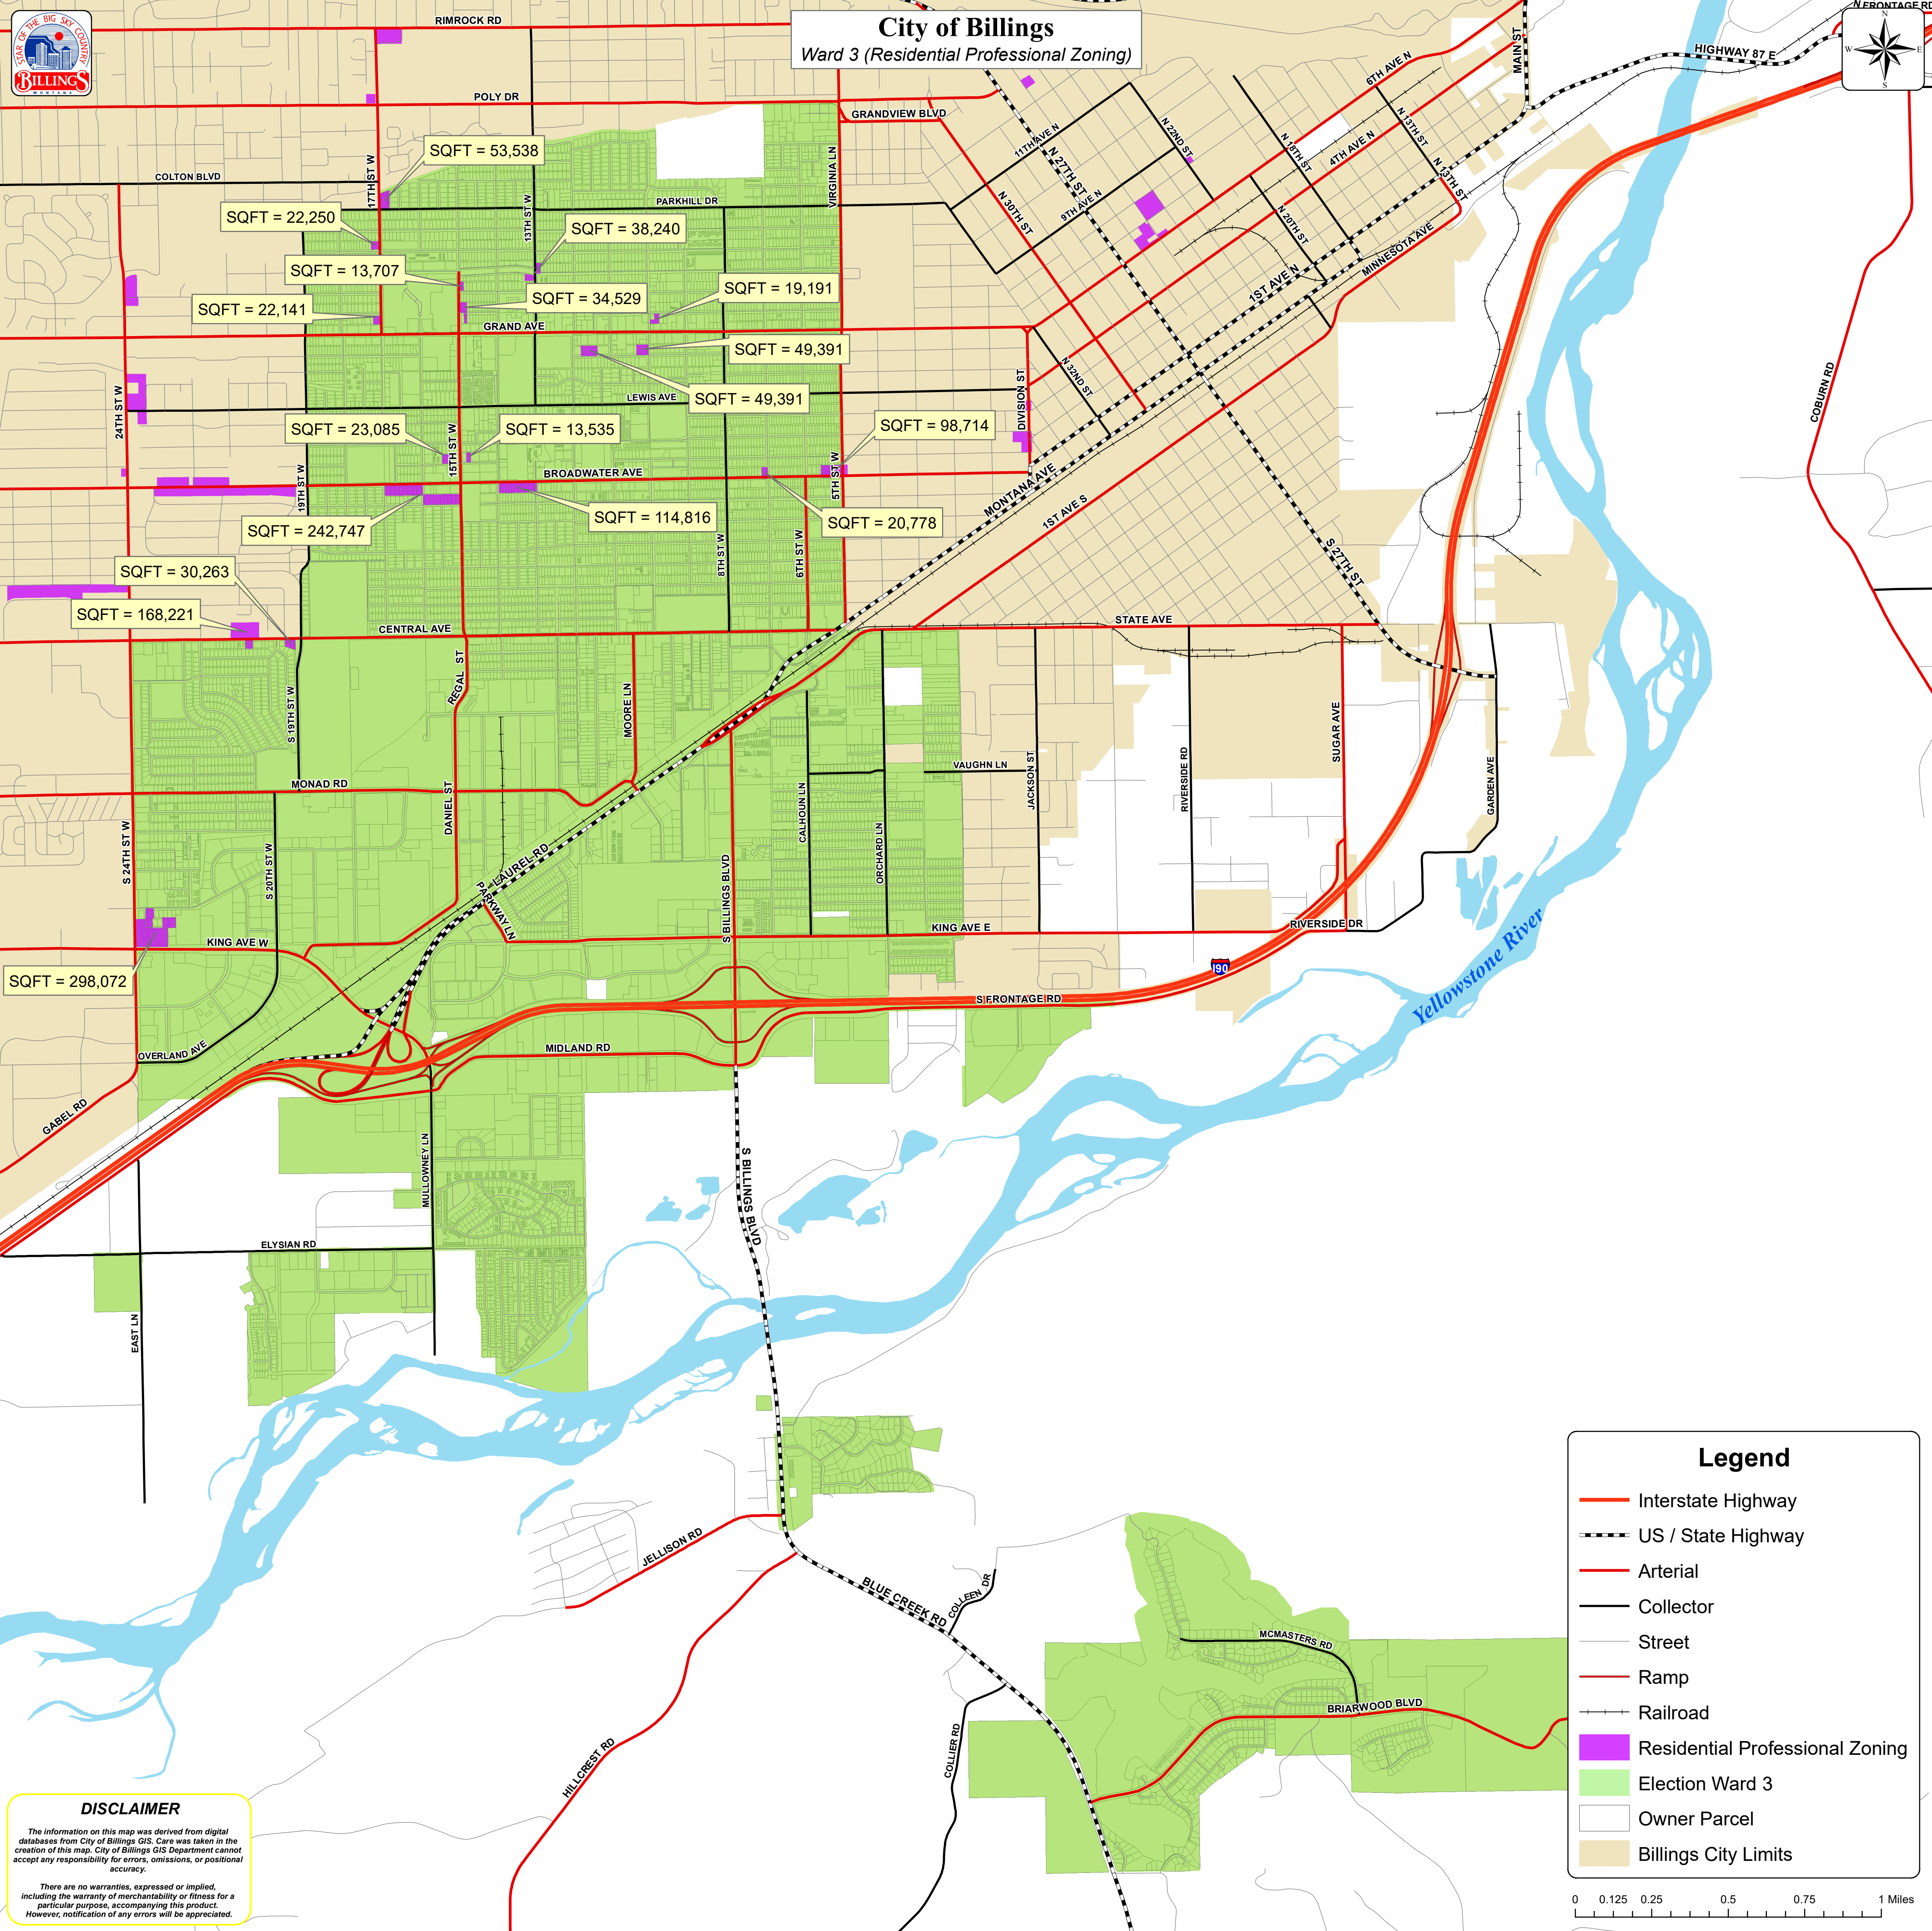

City of Billings

Ward 3 (Residential Professional Zoning)

Legend

- Interstate Highway
- US / State Highway
- Arterial
- Collector
- Street
- Ramp
- Railroad
- Residential Professional Zoning
- Election Ward 3
- Owner Parcel
- Billings City Limits