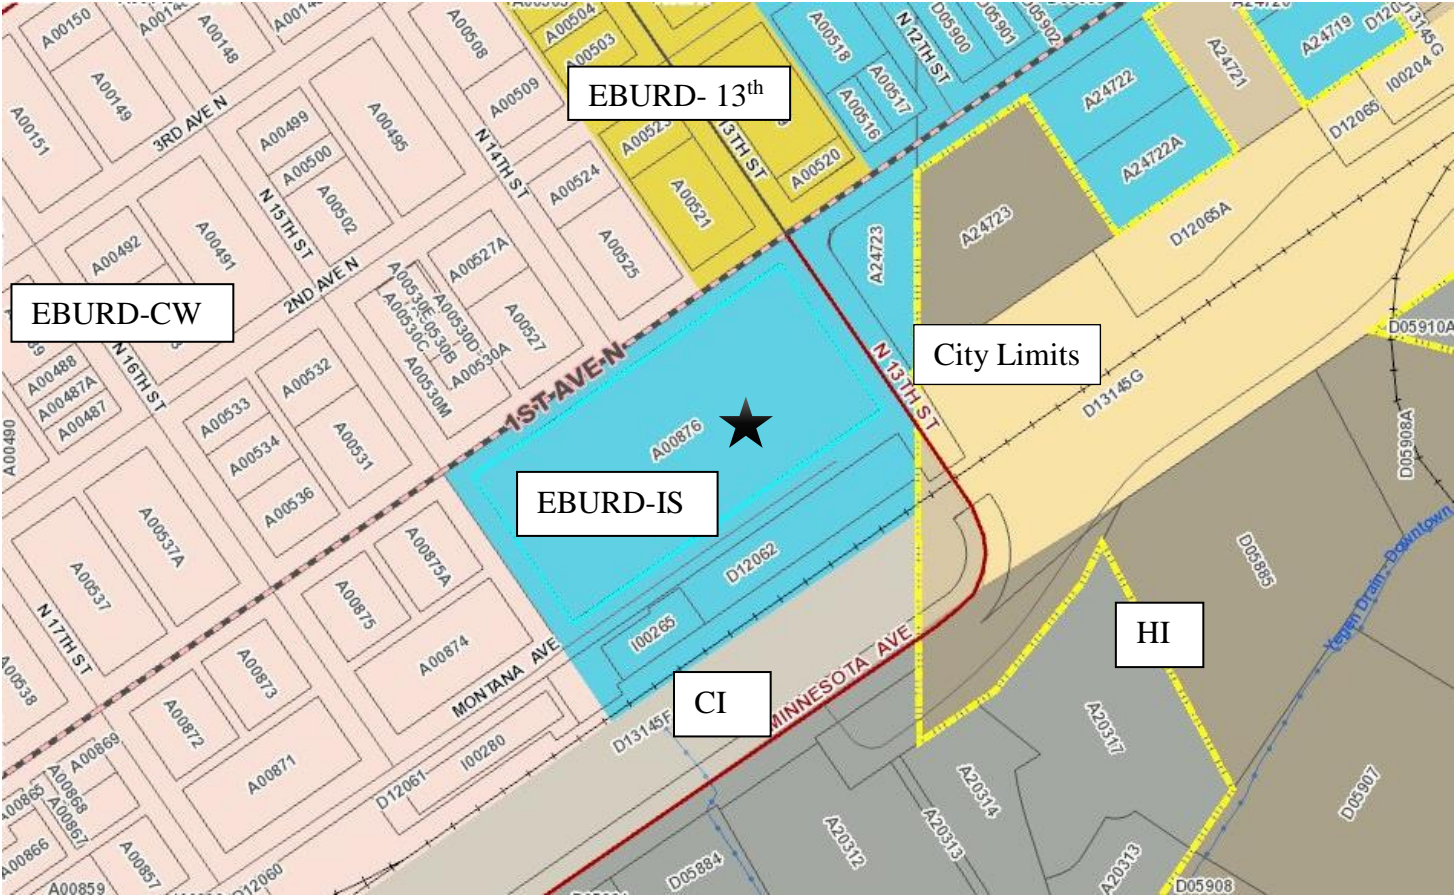

**Surrounding Zoning**  
Zone Change 966 – Kairos Properties

Subject Property

21 N 15th St

## Subject Property Photos

Subject Property – 1<sup>st</sup> Ave North at N 15<sup>th</sup> Street intersection

View east along 1<sup>st</sup> Ave N

**Subject Property Photos**

View west along 1<sup>st</sup> Ave N at N 15<sup>th</sup> St intersection

View south along N 15<sup>th</sup> St from 1<sup>st</sup> Ave N

**Subject Property Photos**

View of subject property from N 15<sup>th</sup> St

View north and east across 1<sup>st</sup> Ave N

**2003 Street Side Photos**

**Current Photos – Google Street View**

View north east from N 15<sup>th</sup> Street

View west along Montana Avenue from N 13<sup>th</sup> Street