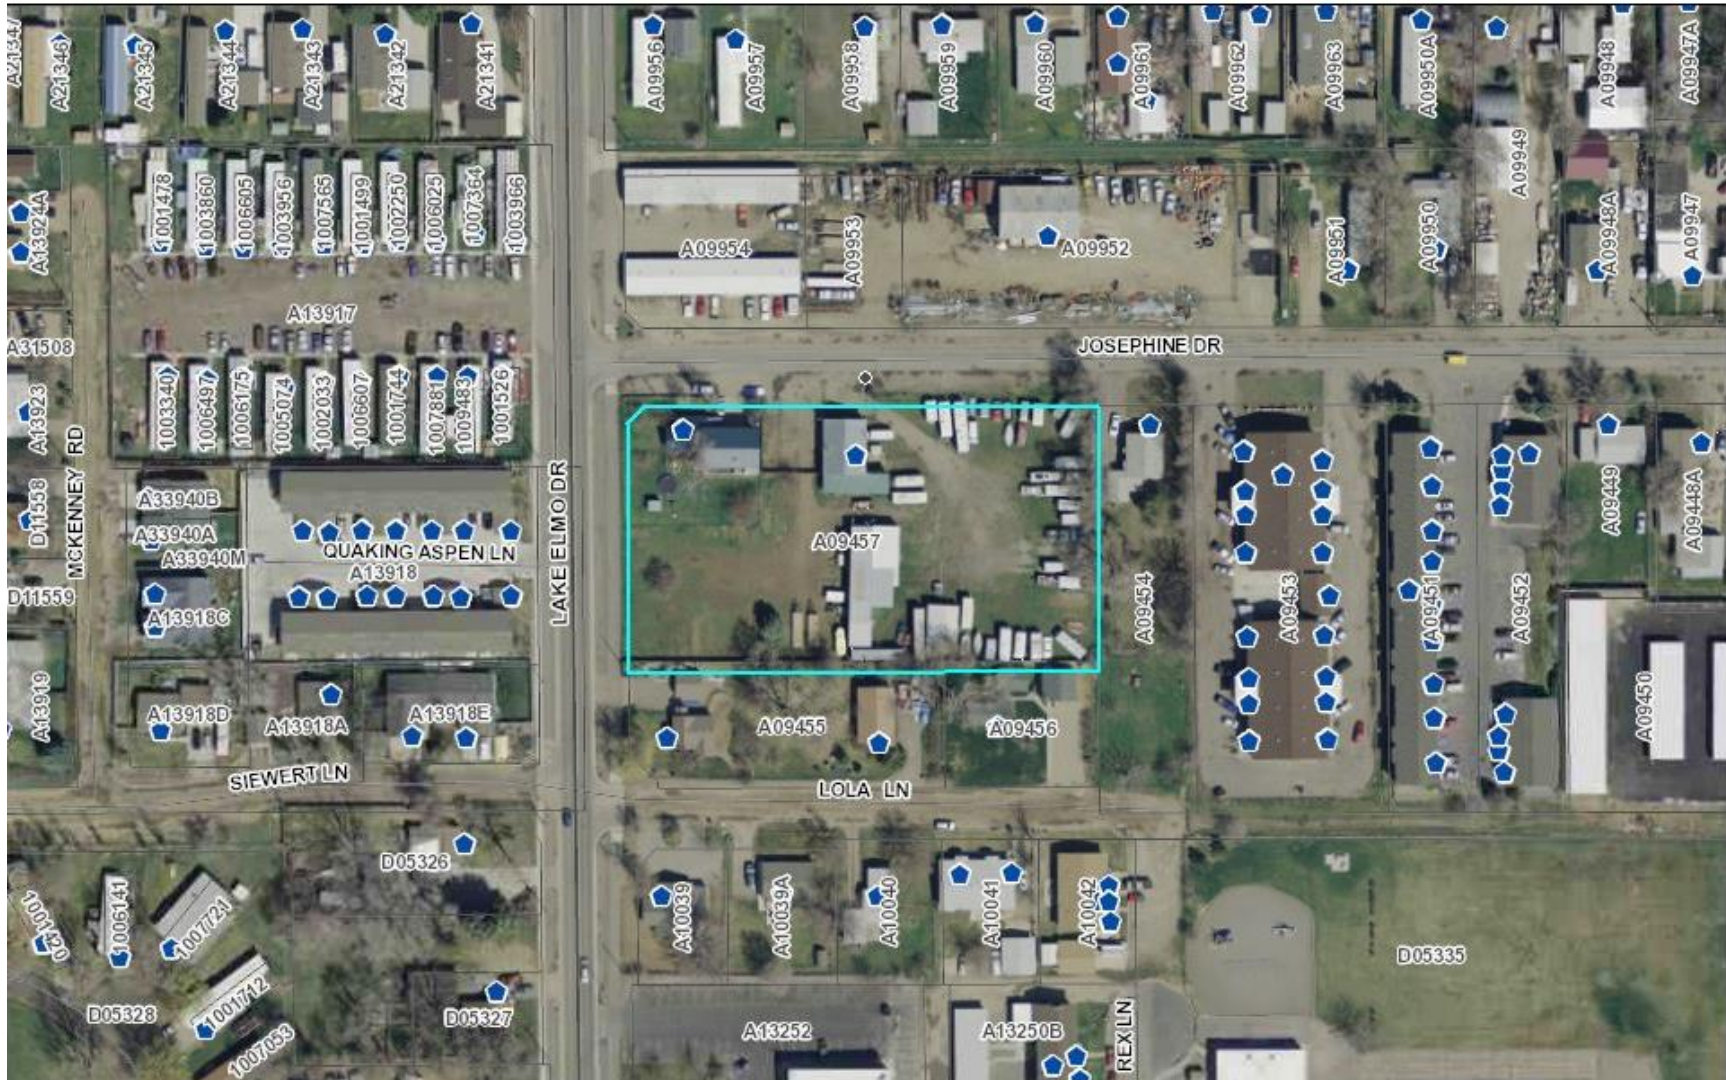

Surrounding Zoning

Zone Change 967 – 430 Josephine Drive

Subject Property

430 Josephine

Subject Property Photos

Subject Property – from Lake Elmo Dr at Josephine Dr intersection (west side)

View south and east across subject property from Lake Elmo Dr

Subject Property Photos

Subject Property

View south along Lake Elmo Drive

View south and west across Lake Elmo Drive

Subject Property Photos

View east across subject property from Lake Elmo Drive

View north along Lake Elmo Drive

Subject Property Photos

Subject Property

View east along Josephine Drive

Long Brothers Construction, Trucking and Storage

View north and east across Josephine Drive

Current Photos – Google Street View

Subject Property – View from Josephine Drive – south and west

Subject Property – View from Josephine Drive – south