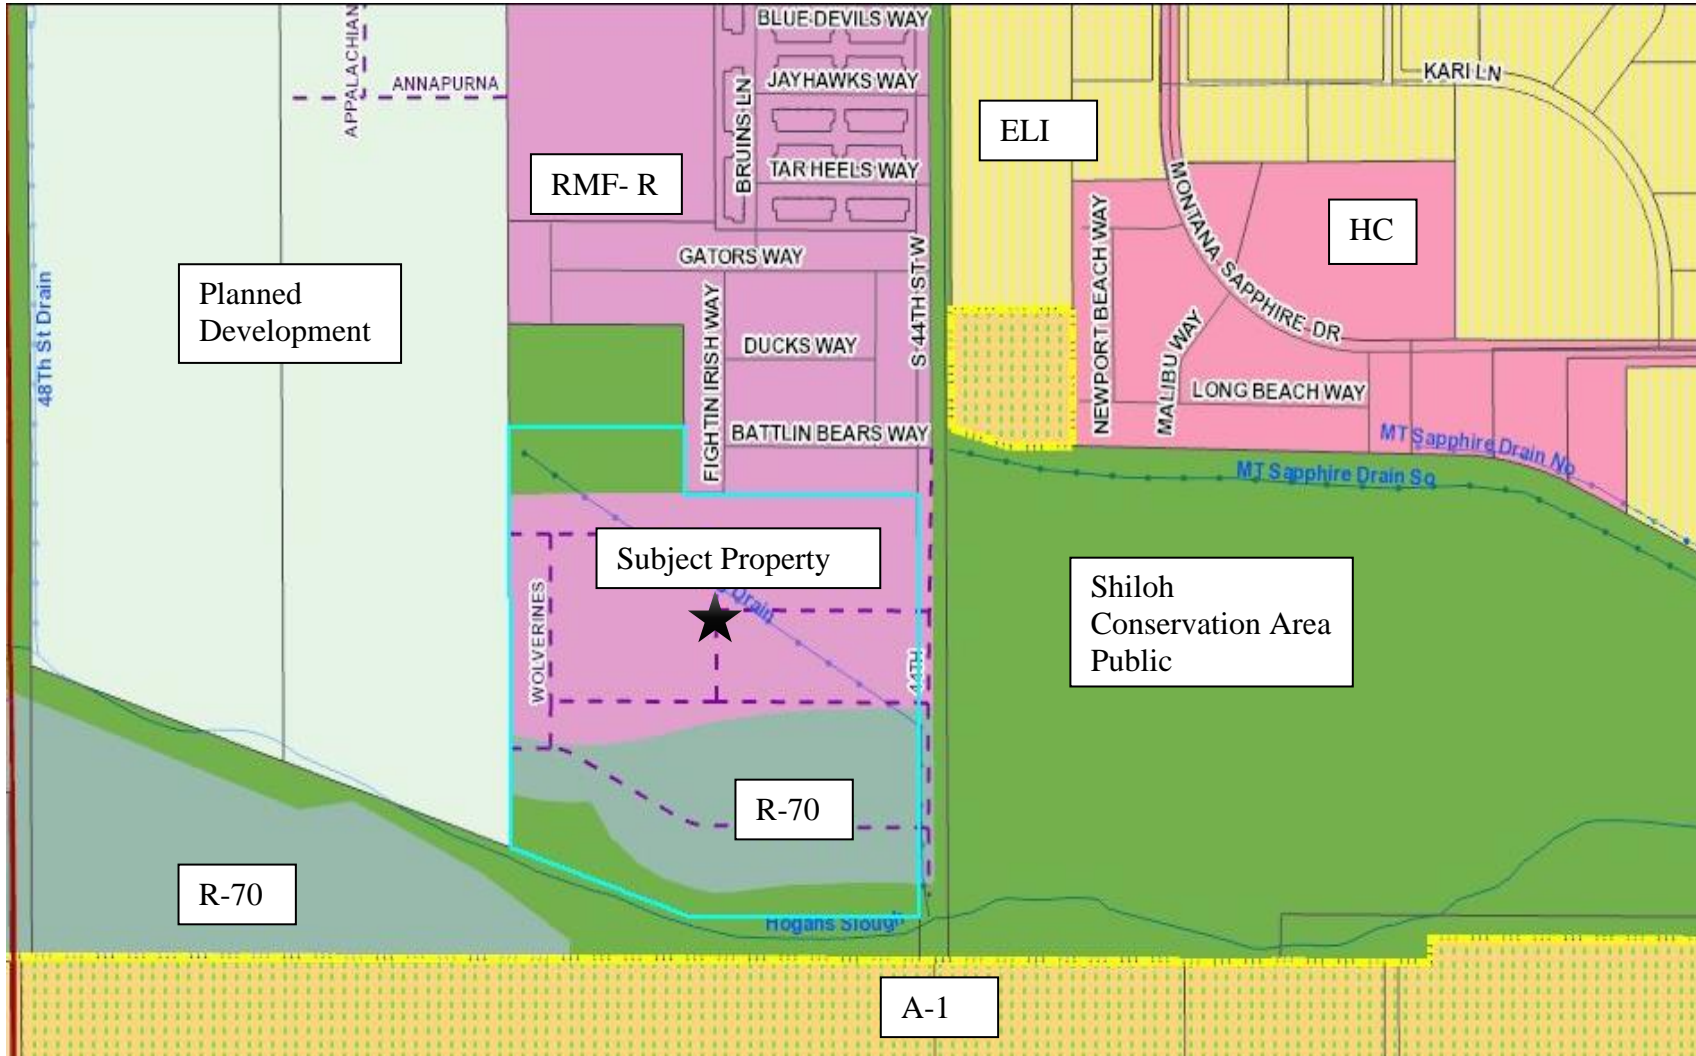

Surrounding Zoning
Zone Change 972 – Hawk Creek PD

Zone Change 972

Subject Property Photos

Subject Property – from dead-end of S 44th St West

View south and west from S 44th St West

Subject Property Photos

View east to "back" entrance of Shiloh Conservation Area

View north along S 44th St West

Subject Property Photos

View west at the intersection of S 44th St West and Battlin Bears Way

View north and east across S 44th St West
Long Beach Apartments in Montana Sapphire

Subject Property Photos

View south across subject property