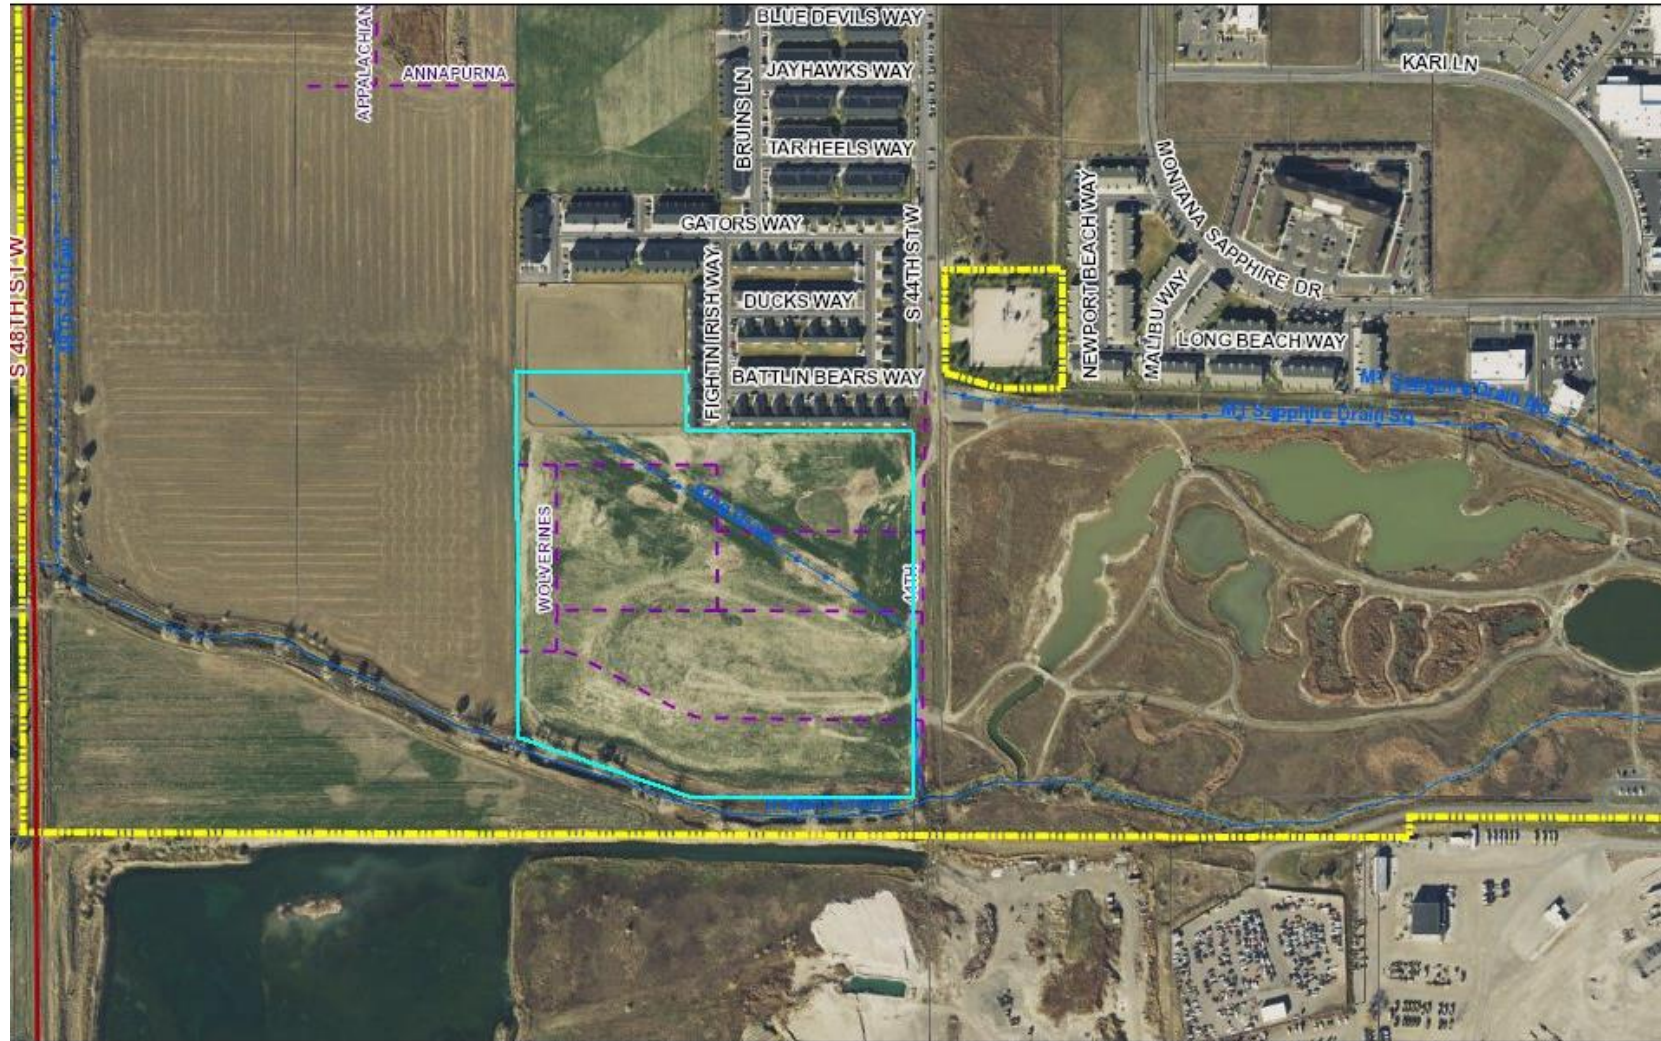

Surrounding Zoning
Zone Change 972 – Hawk Creek PD

Zone Change 972

Subject Property Photos

Subject Property – from dead-end of S 44th St West

View south and west from S 44th St West

Subject Property Photos

View east to "back" entrance of Shiloh Conservation Area

View north along S 44th St West

Subject Property Photos

View west at the intersection of S 44th St West and Battlin Bears Way

View north and east across S 44th St West
Long Beach Apartments in Montana Sapphire

Subject Property Photos

View south across subject property