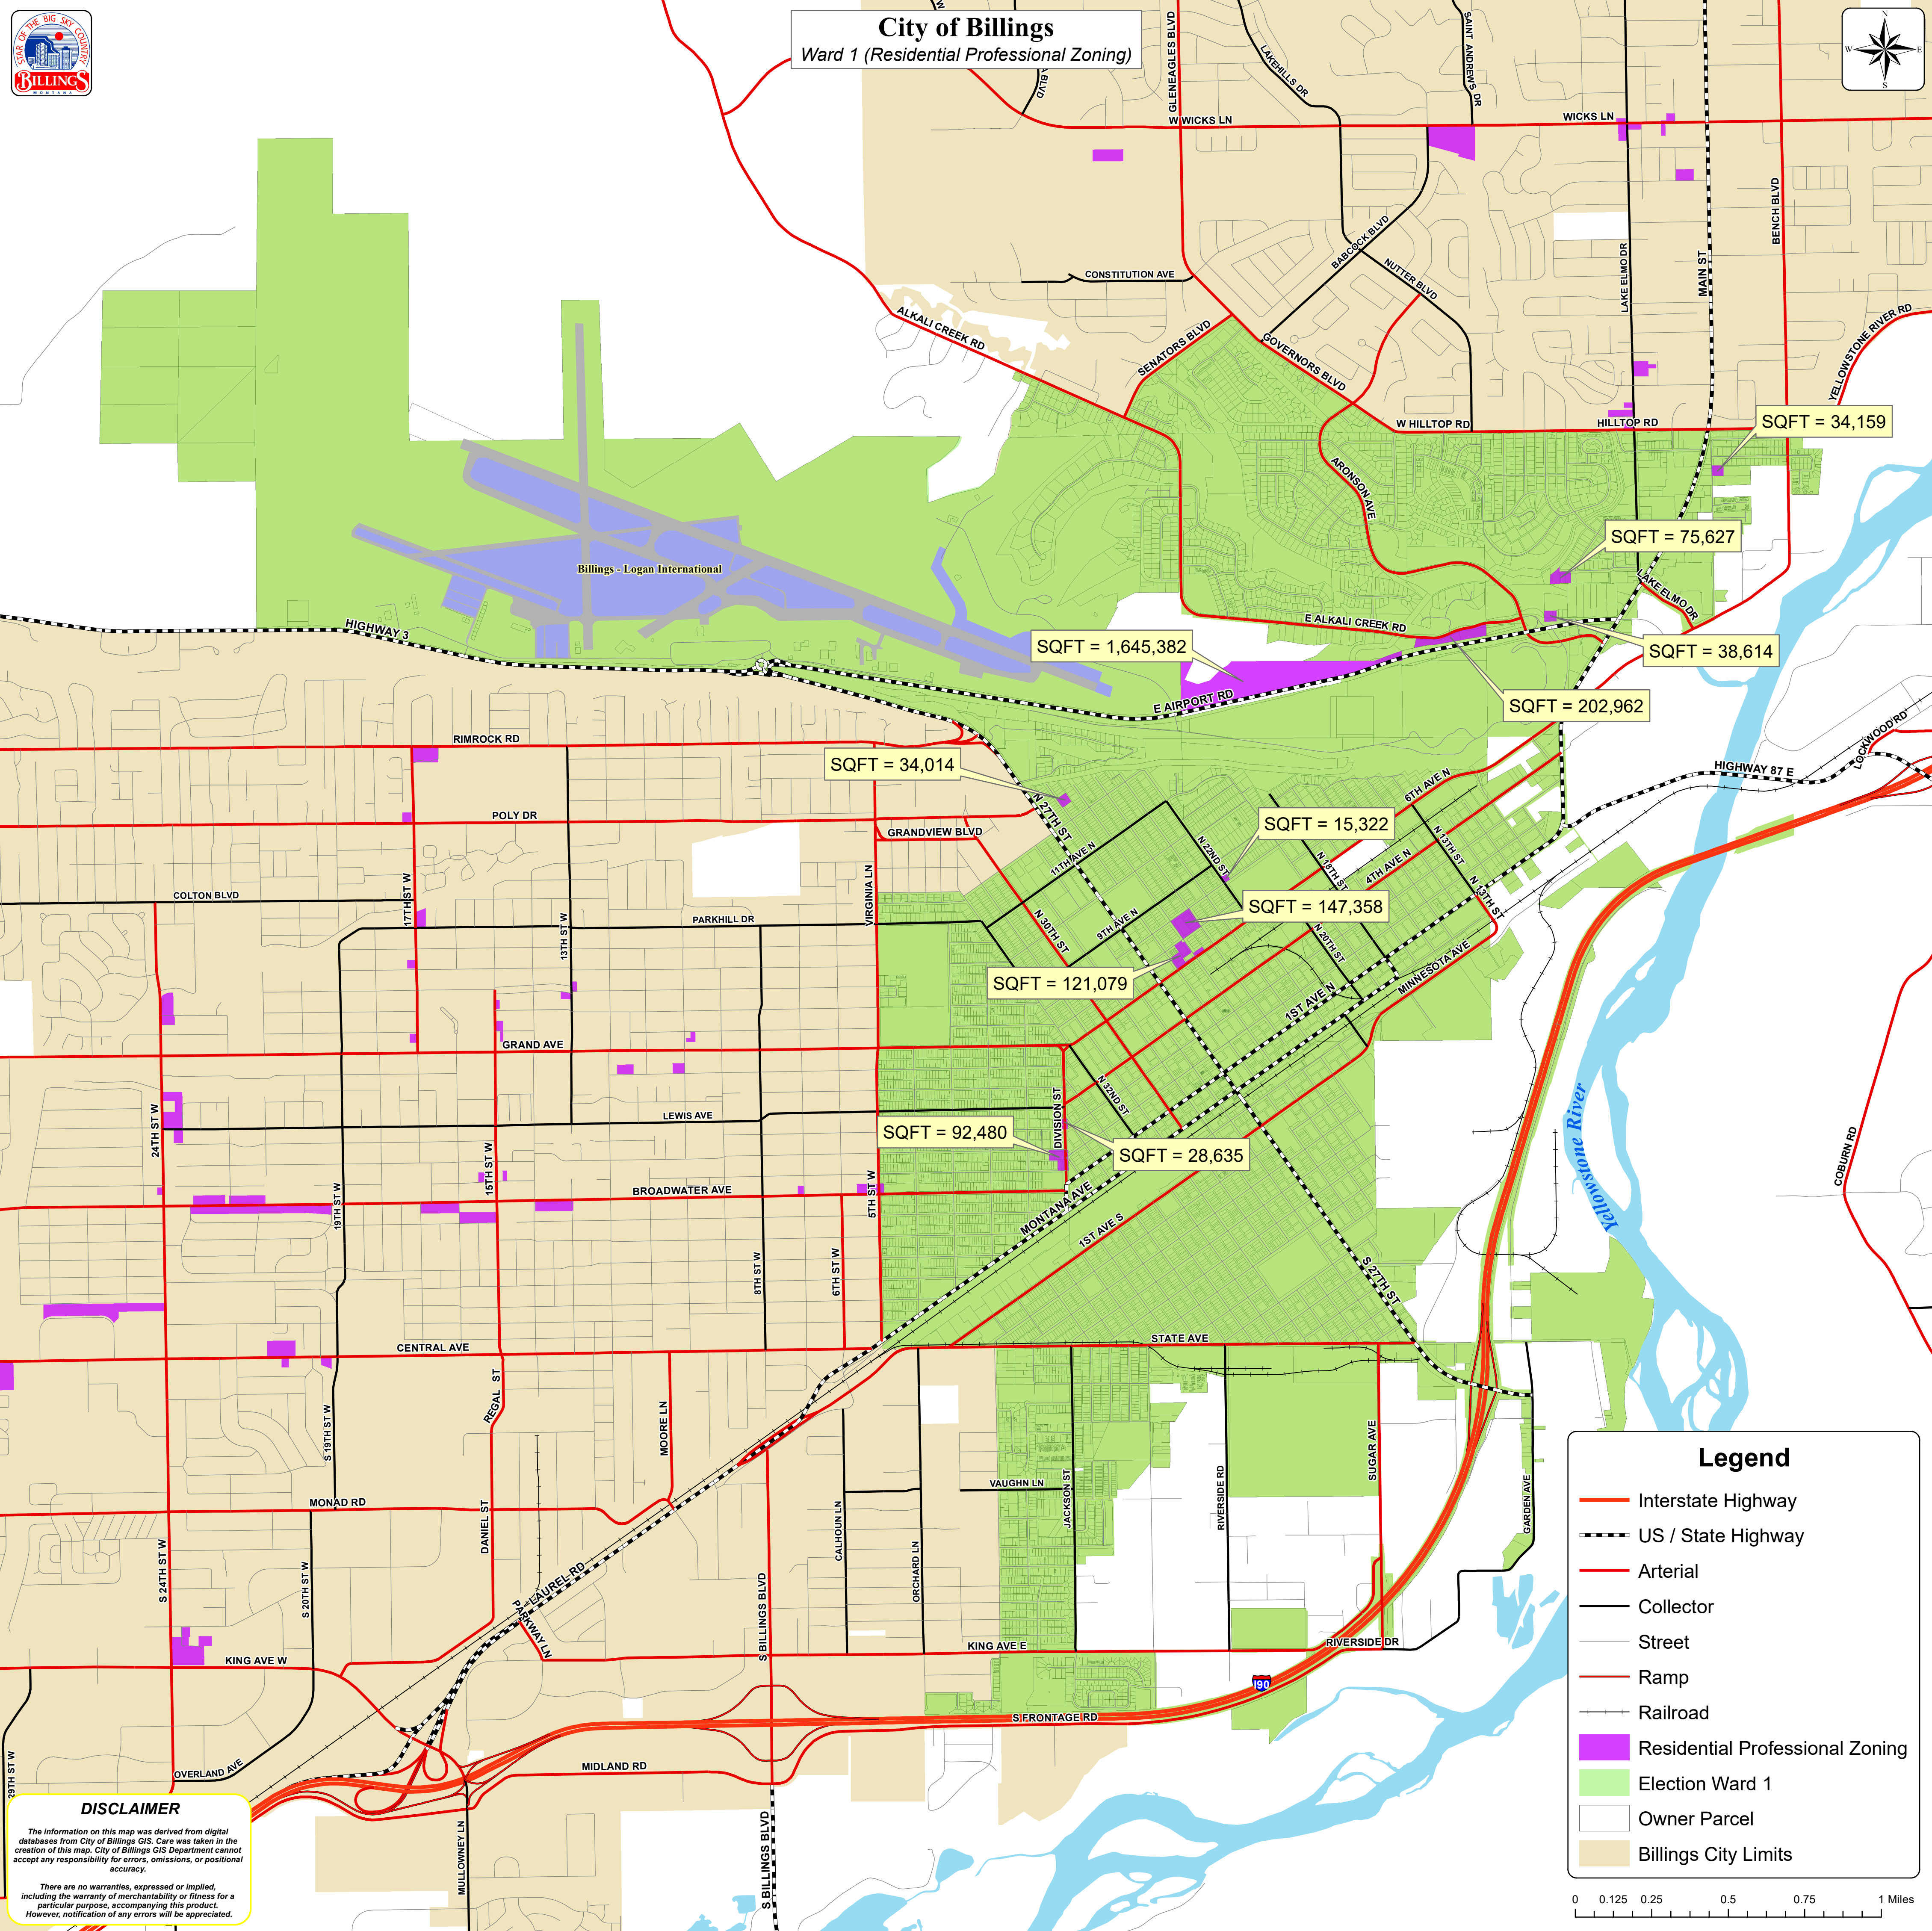

City of Billings
Ward 1 (Residential Professional Zoning)

Legend

- Interstate Highway
- US / State Highway
- Arterial
- Collector
- Street
- Ramp
- Railroad
- Residential Professional Zoning
- Election Ward 1
- Owner Parcel
- Billings City Limits