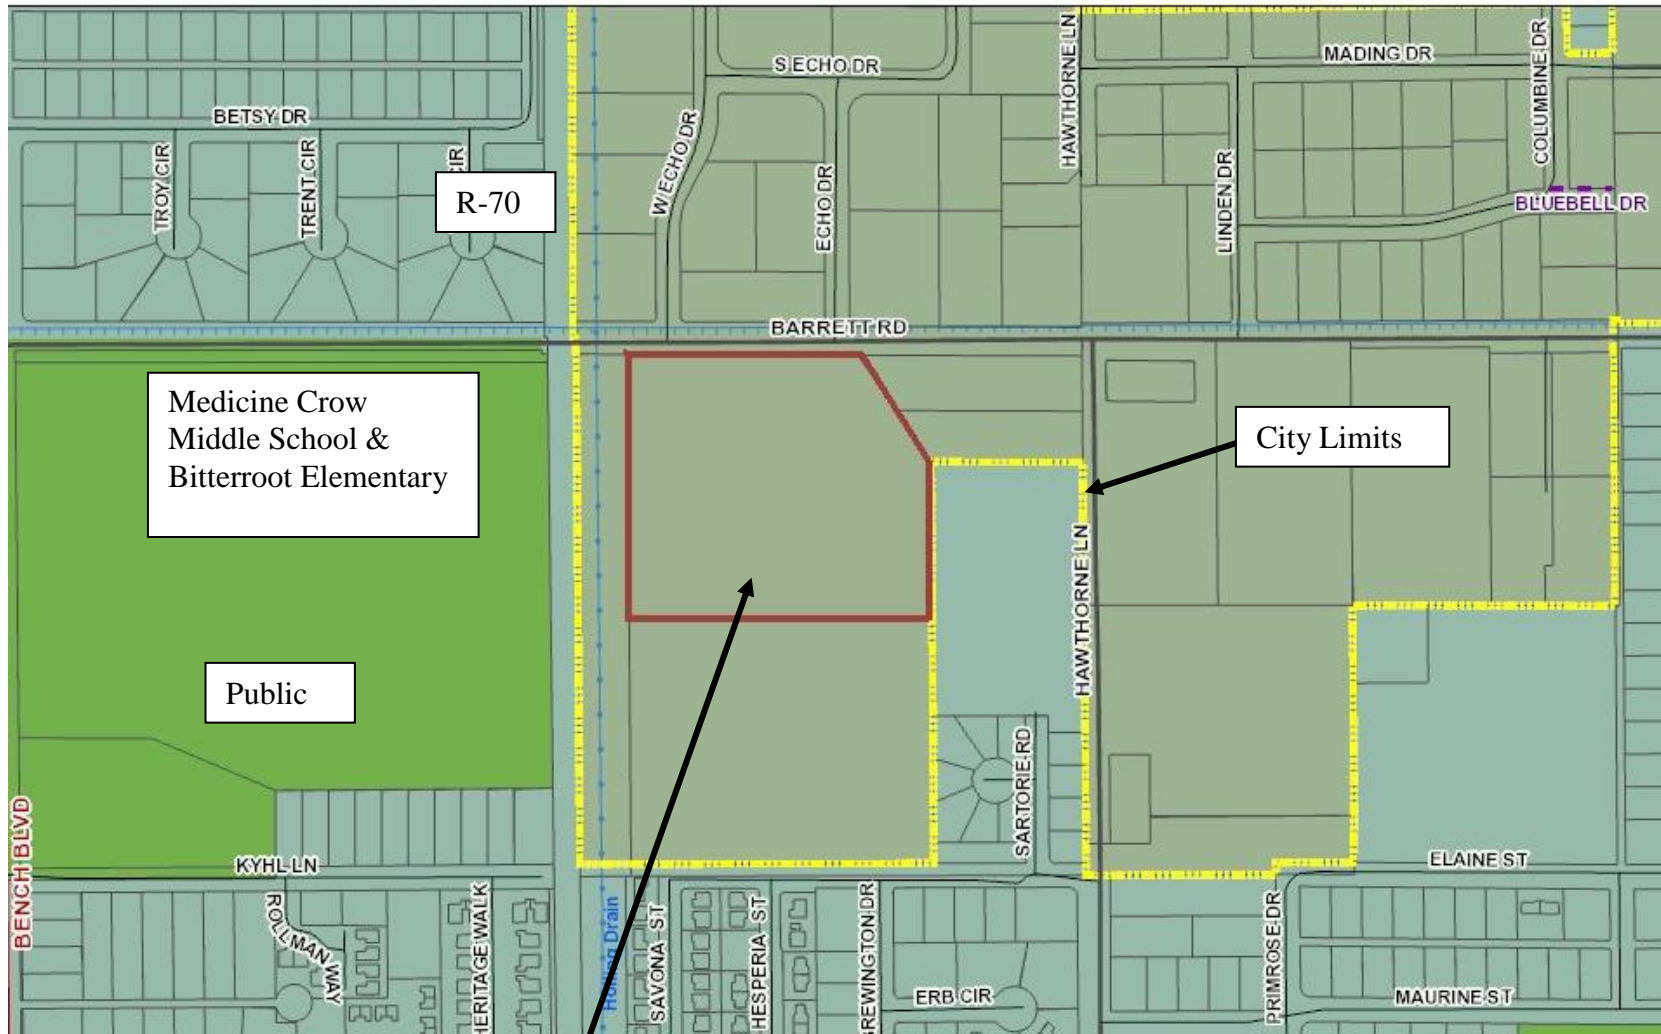

Zoning Map and Site Photos – Zone Change 687

ZC 687 Barrett Rd PD

Subject Property
Existing Zoning = R-70
Proposed Zoning = PD-RMF-R (10.77 acres)

ZC 687 Barrett Rd PD

ZC 687 Barrett Rd PD

Subject property from Barrett Road

View south and west to Medicine Crow Middle School

View east along Barrett Road to intersection with Hawthorne Lane

View north across Barrett Road

View north east across Barrett Road

View north and west across Barrett Road

View west and north across Barrett Road

View west on Barrett Road

View south and west to Medicine Crow Middle School

View south and west to neighborhoods south of school property (Kyh Lane)

View south and east to neighborhoods south of school property (Kyh Lane)