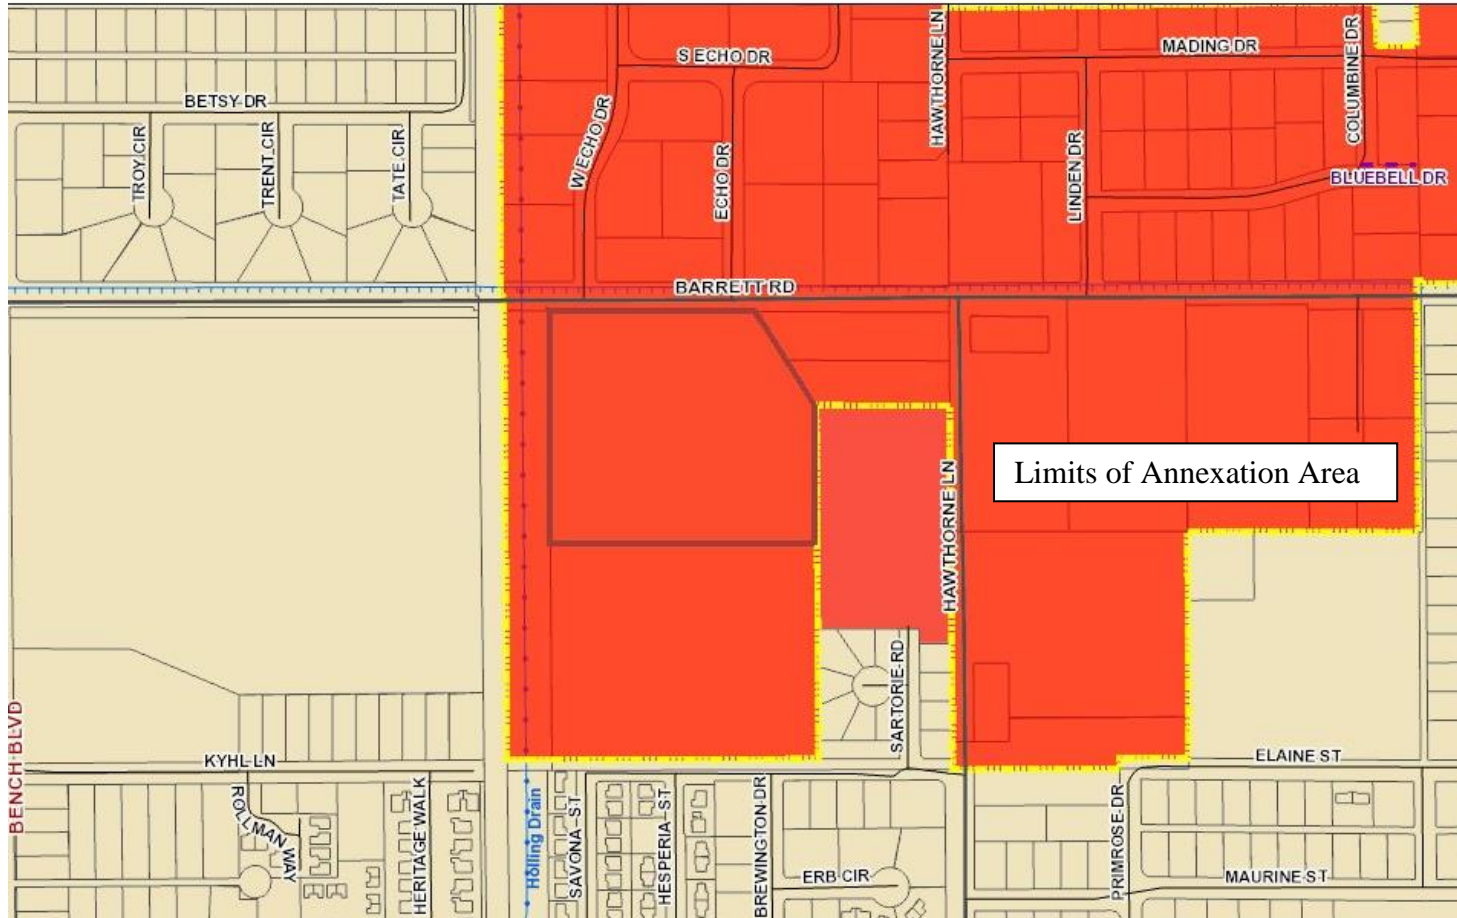

Zoning Map and Site Photos – Zone Change 687

ZC 687 Barrett Rd PD

Subject Property
Existing Zoning = R-70
Proposed Zoning = PD-RMF-R (10.77 acres)

ZC 687 Barrett Rd PD

ZC 687 Barrett Rd PD

Subject property from Barrett Road

View south and west to Medicine Crow Middle School

View east along Barrett Road to intersection with Hawthorne Lane

View north across Barrett Road

View north east across Barrett Road

View north and west across Barrett Road

View west and north across Barrett Road

View west on Barrett Road

View south and west to Medicine Crow Middle School

View south and west to neighborhoods south of school property (Kyh Lane)

View south and east to neighborhoods south of school property (Kyh Lane)