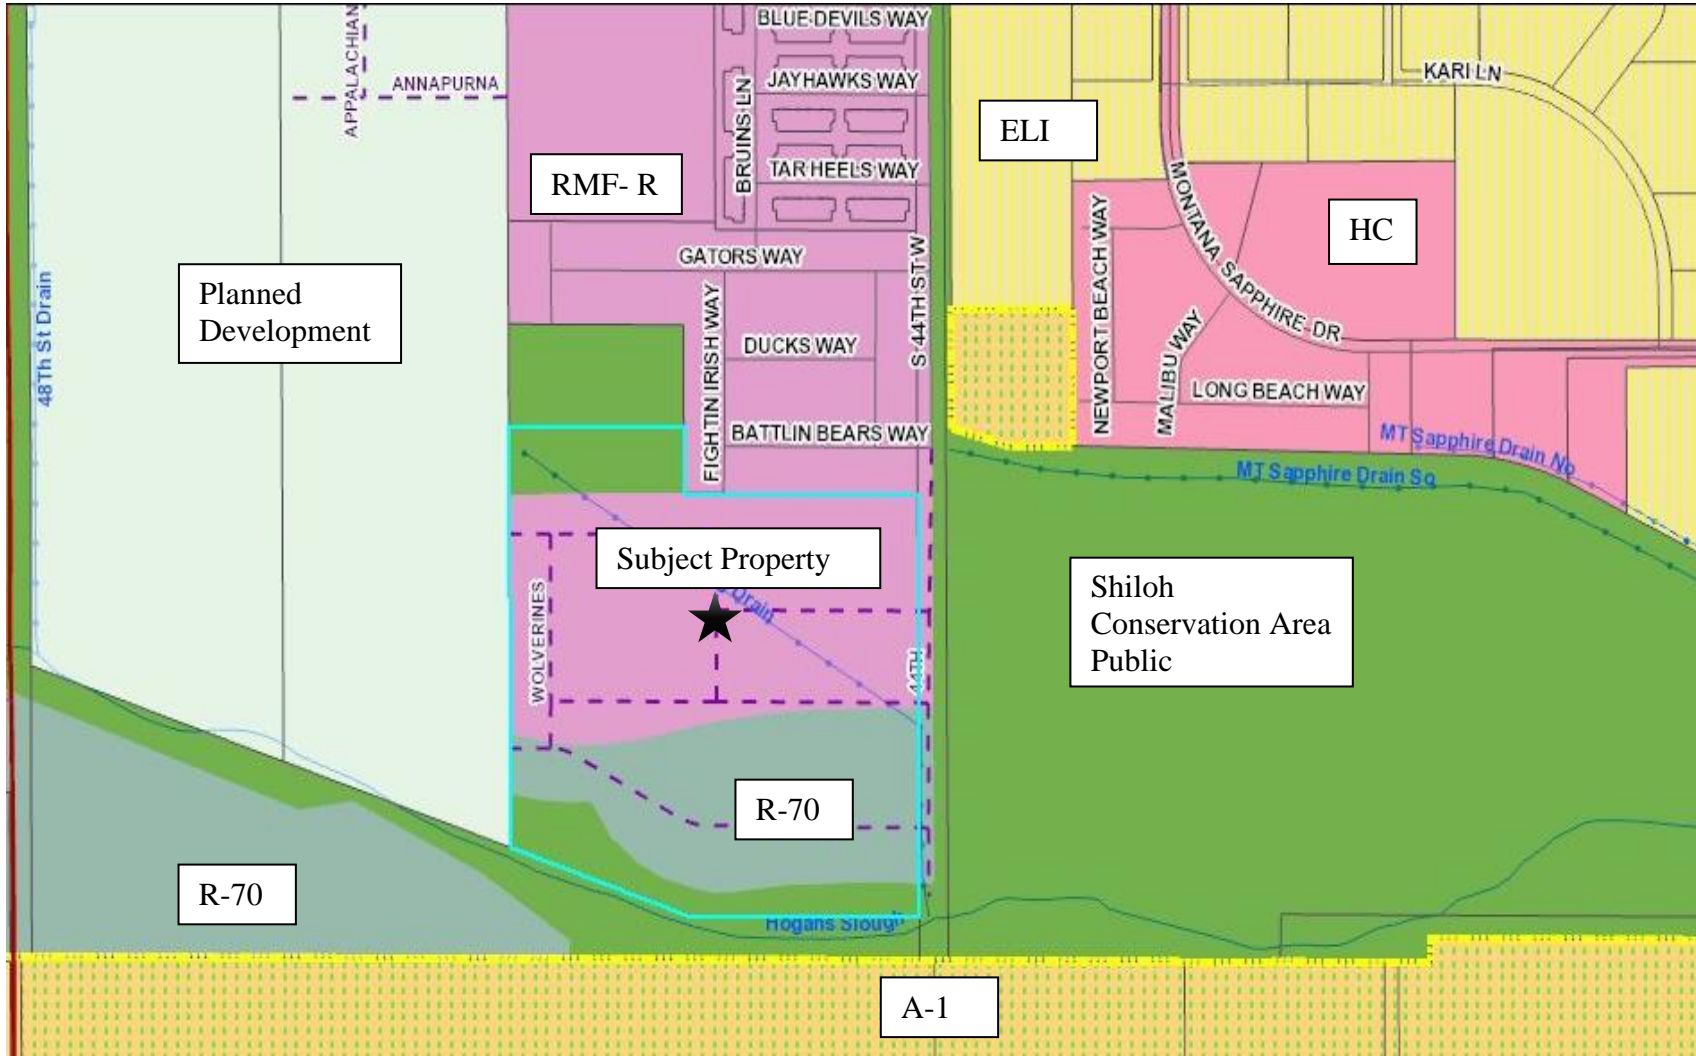

Surrounding Zoning
Zone Change 972 – 44 West Subdivision (Western Sky)

Zone Change 972

Subject Property Photos

Subject Property – from dead-end of S 44th St West

View south and west from S 44th St West

Subject Property Photos

View east to "back" entrance of Shiloh Conservation Area

View north along S 44th St West

Subject Property Photos

View west at the intersection of S 44th St West and Battlin Bears Way

View north and east across S 44th St West
Long Beach Apartments in Montana Sapphire

Subject Property Photos

View south across subject property