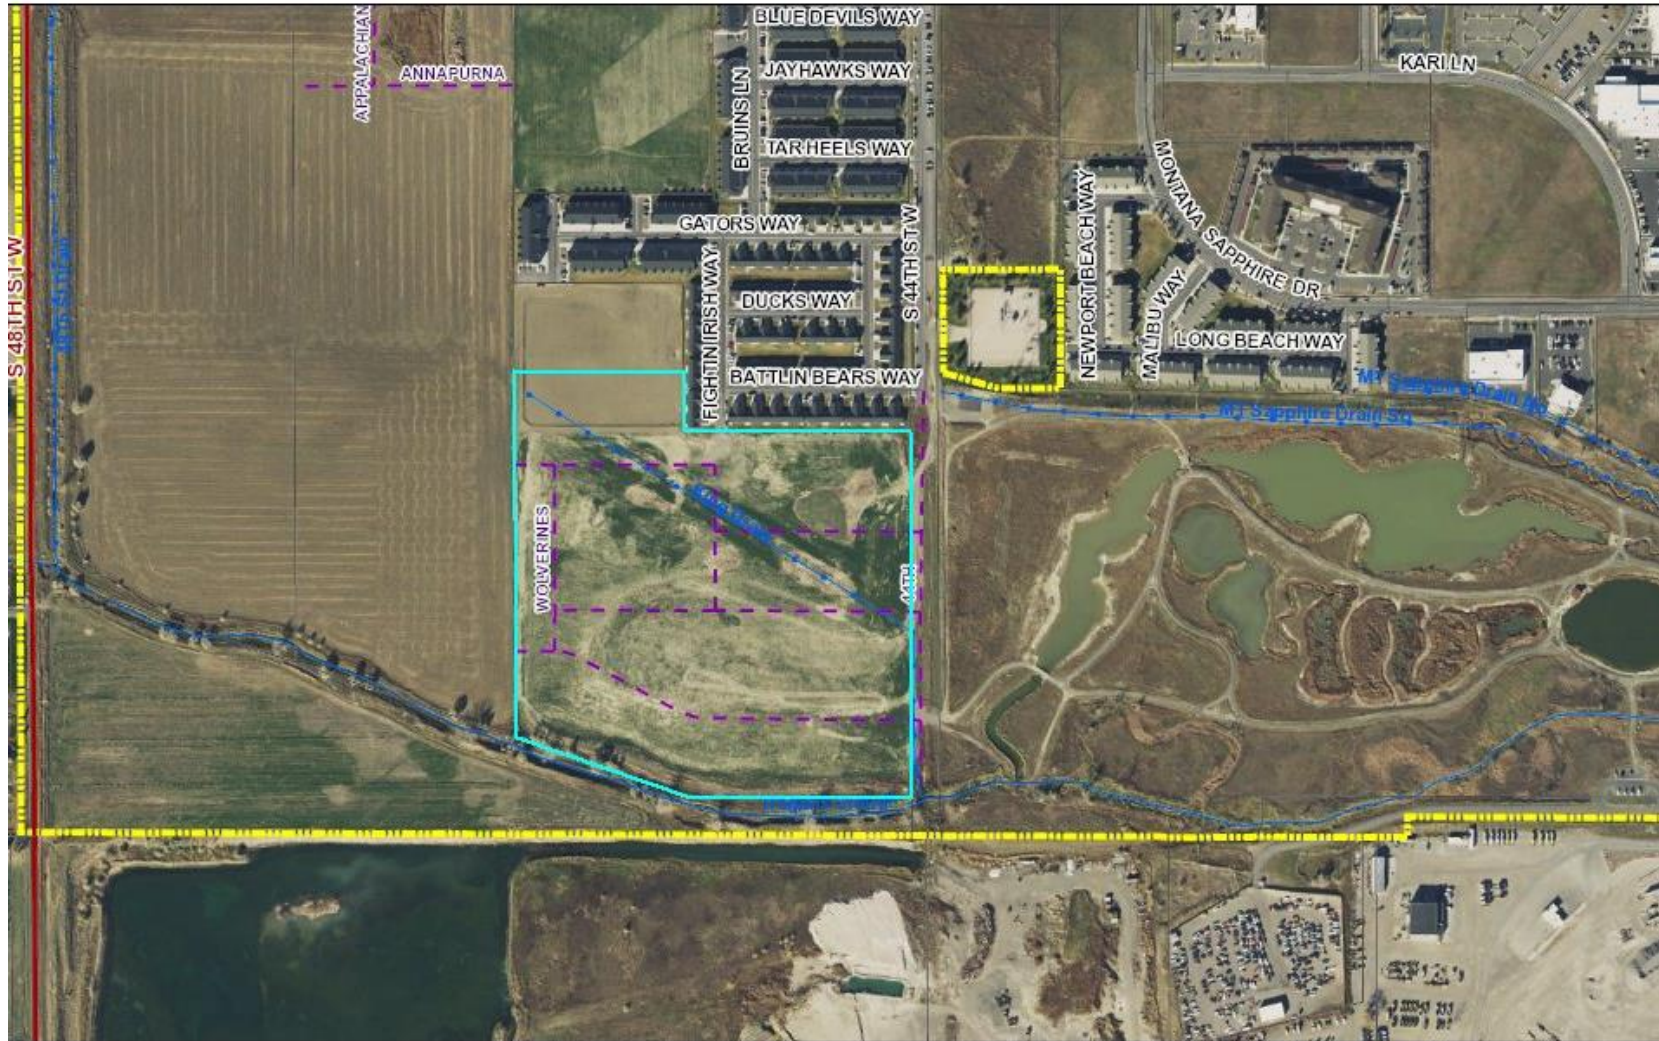

Surrounding Zoning
Zone Change 972 – 44 West Subdivision (Western Sky)

Zone Change 972

Subject Property Photos

Subject Property – from dead-end of S 44th St West

View south and west from S 44th St West

Subject Property Photos

View east to "back" entrance of Shiloh Conservation Area

View north along S 44th St West

Subject Property Photos

View west at the intersection of S 44th St West and Battlin Bears Way

View north and east across S 44th St West
Long Beach Apartments in Montana Sapphire

Subject Property Photos

View south across subject property