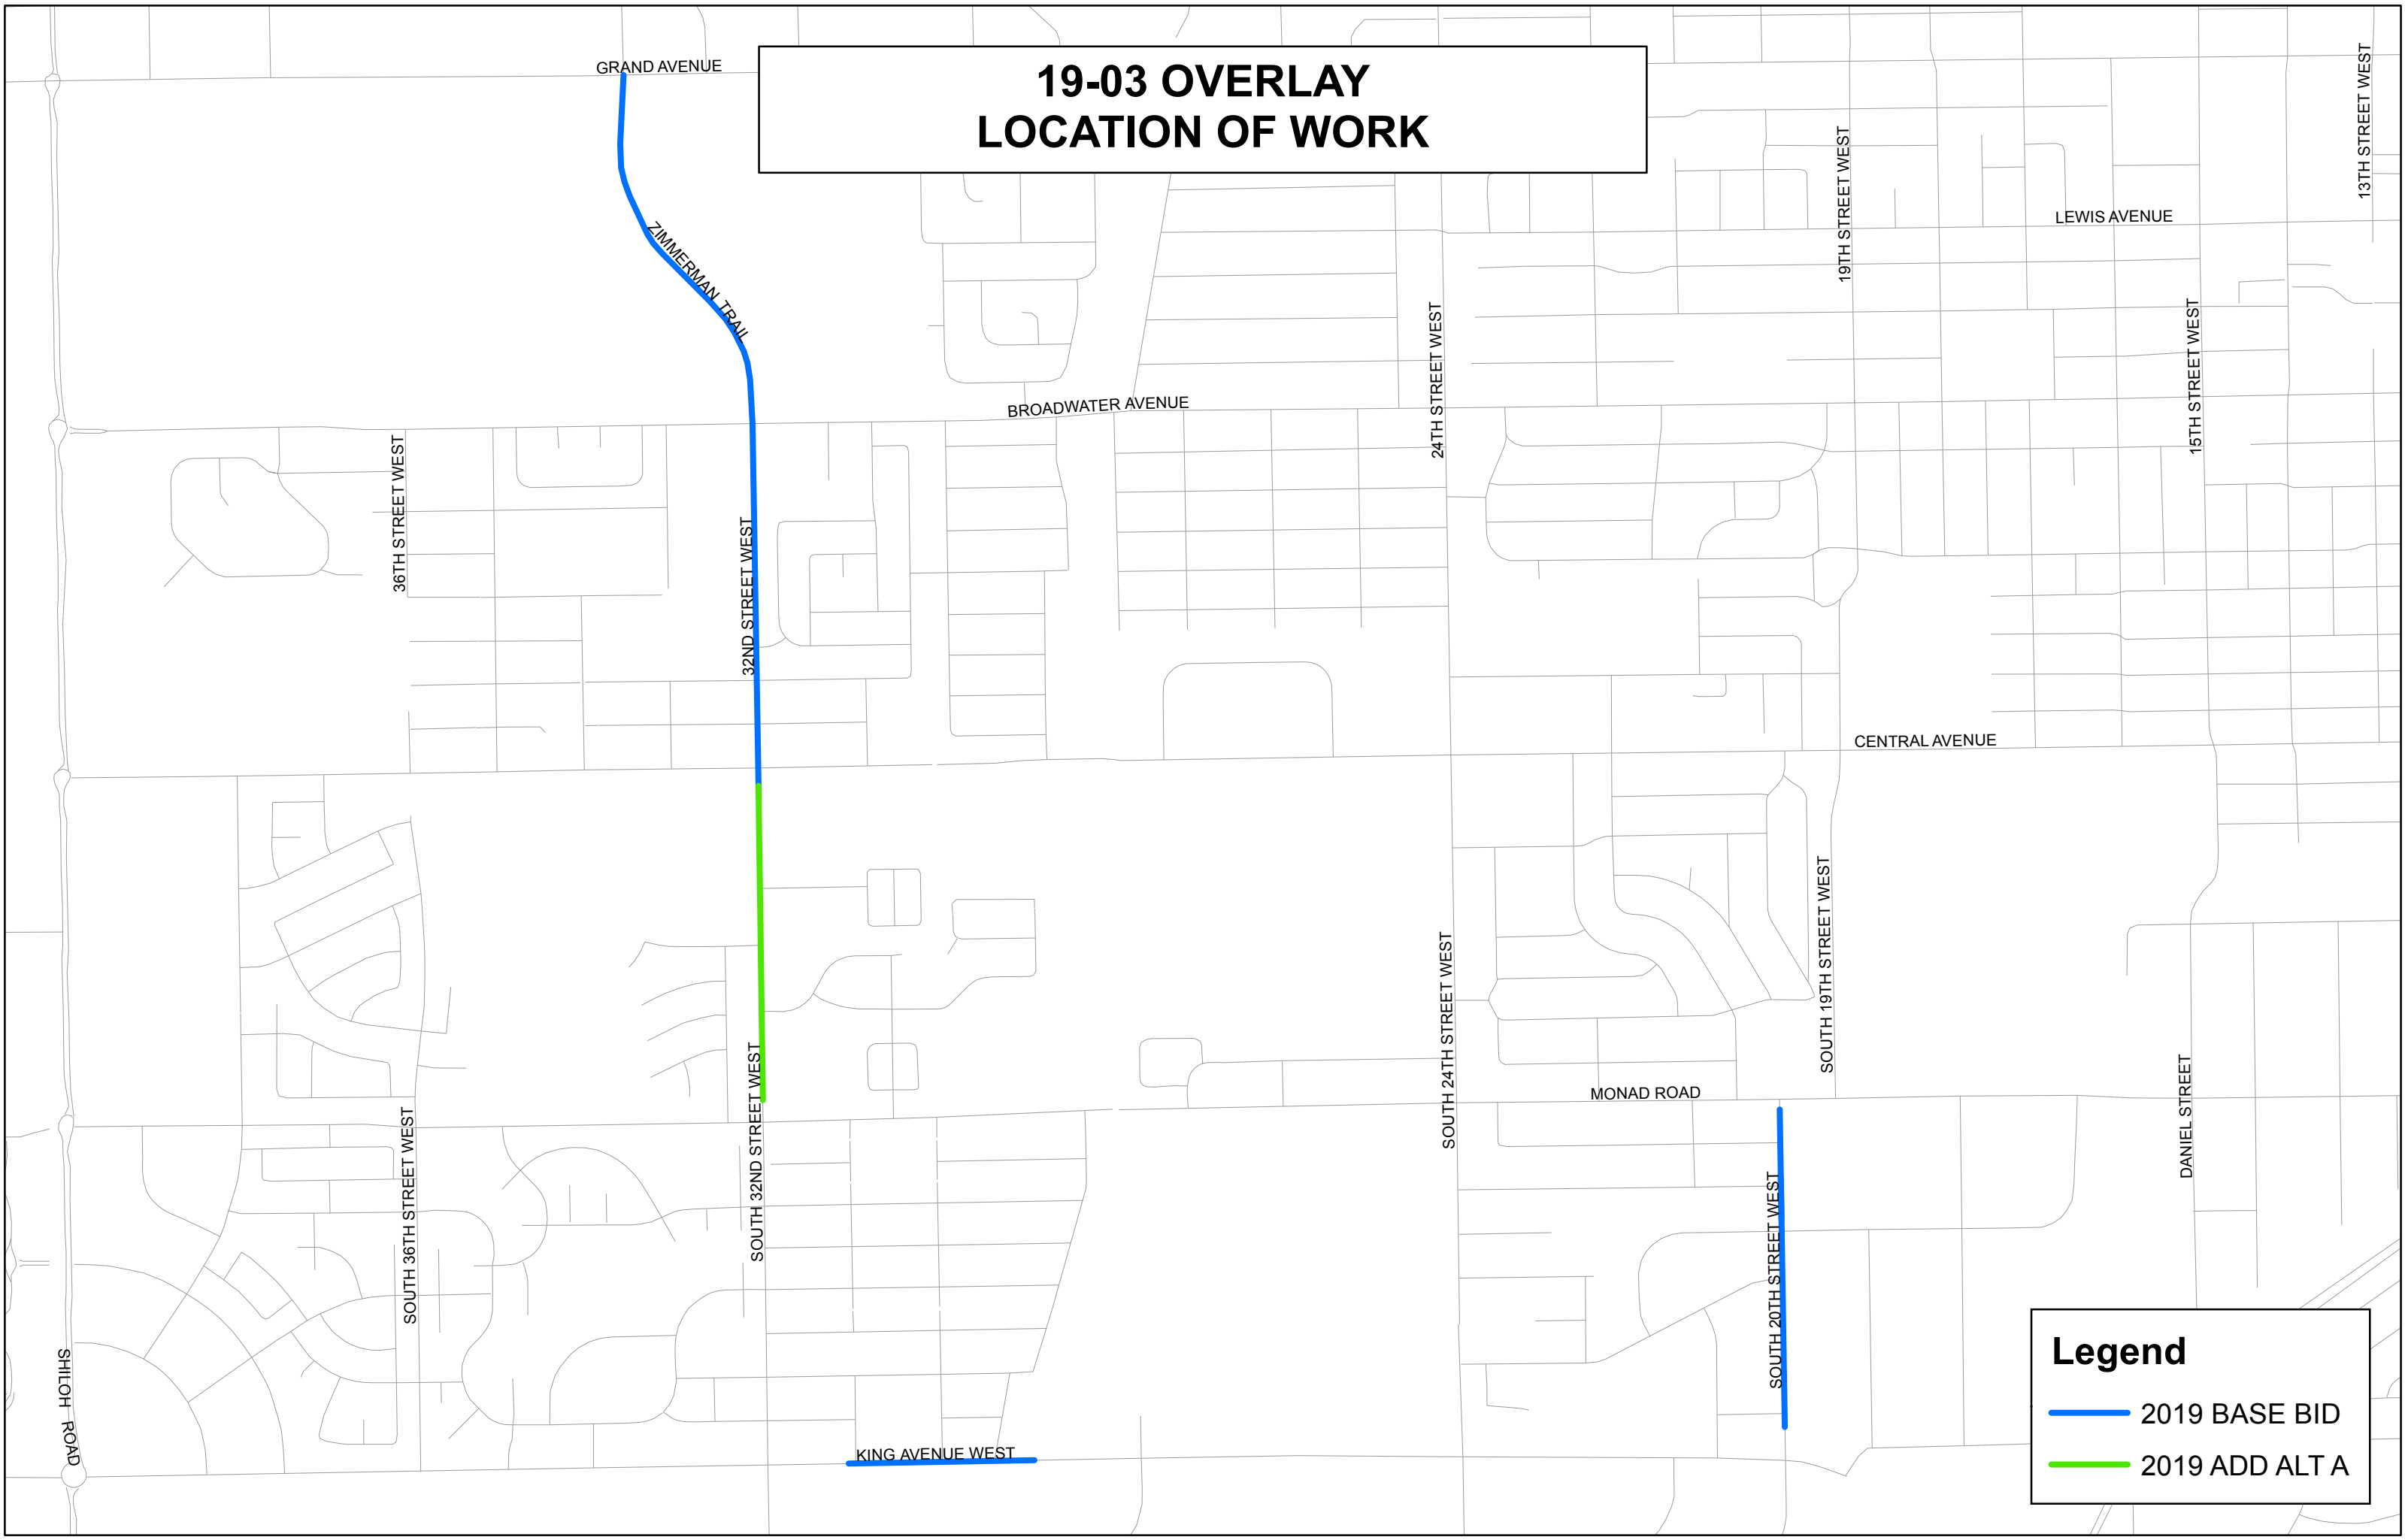

19-03 OVERLAY LOCATION OF WORK

Legend

- 2019 BASE BID
- 2019 ADD ALT A