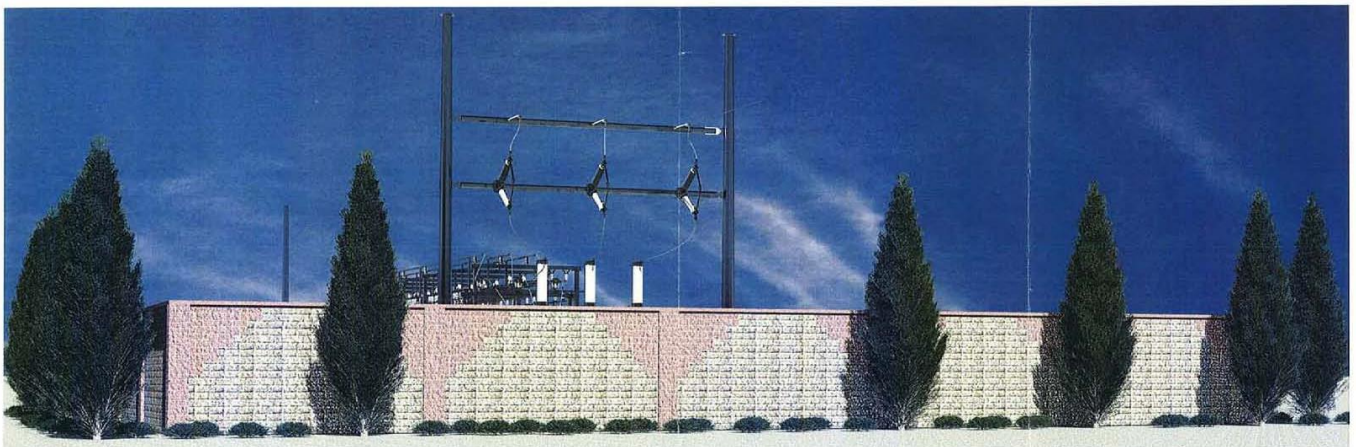

Central Substation proposed CMU block wall and landscaping. View is looking northwest across the subject property.

Northwestern Energy Substation on 24th Street West looking northeast.

Existing Northwestern Energy Substation near Grand and 24th intersection. This view is from the south side of the station looking north from Alderson Avenue.