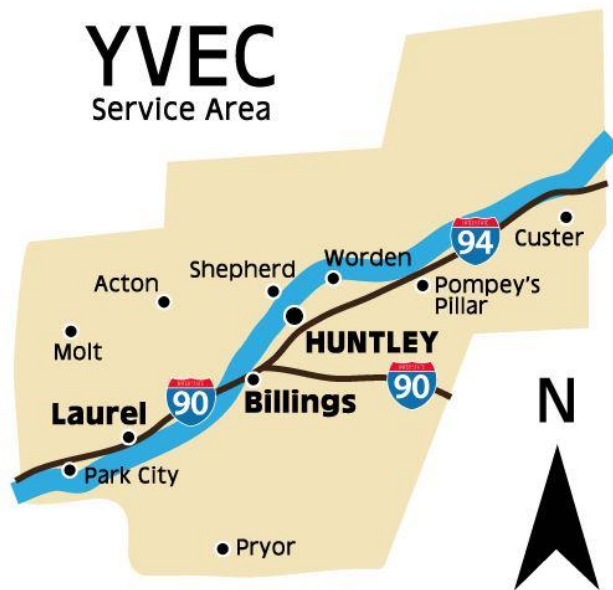

City Limits

## SERVICE AREA MAP

Yellowstone Valley Electric Cooperative's service territory covers almost 3,500 square miles in Yellowstone, Carbon, Big Horn, Musselshell, Stillwater, and Treasure counties, serving over 14,500 meters with 2300 miles of energized line.