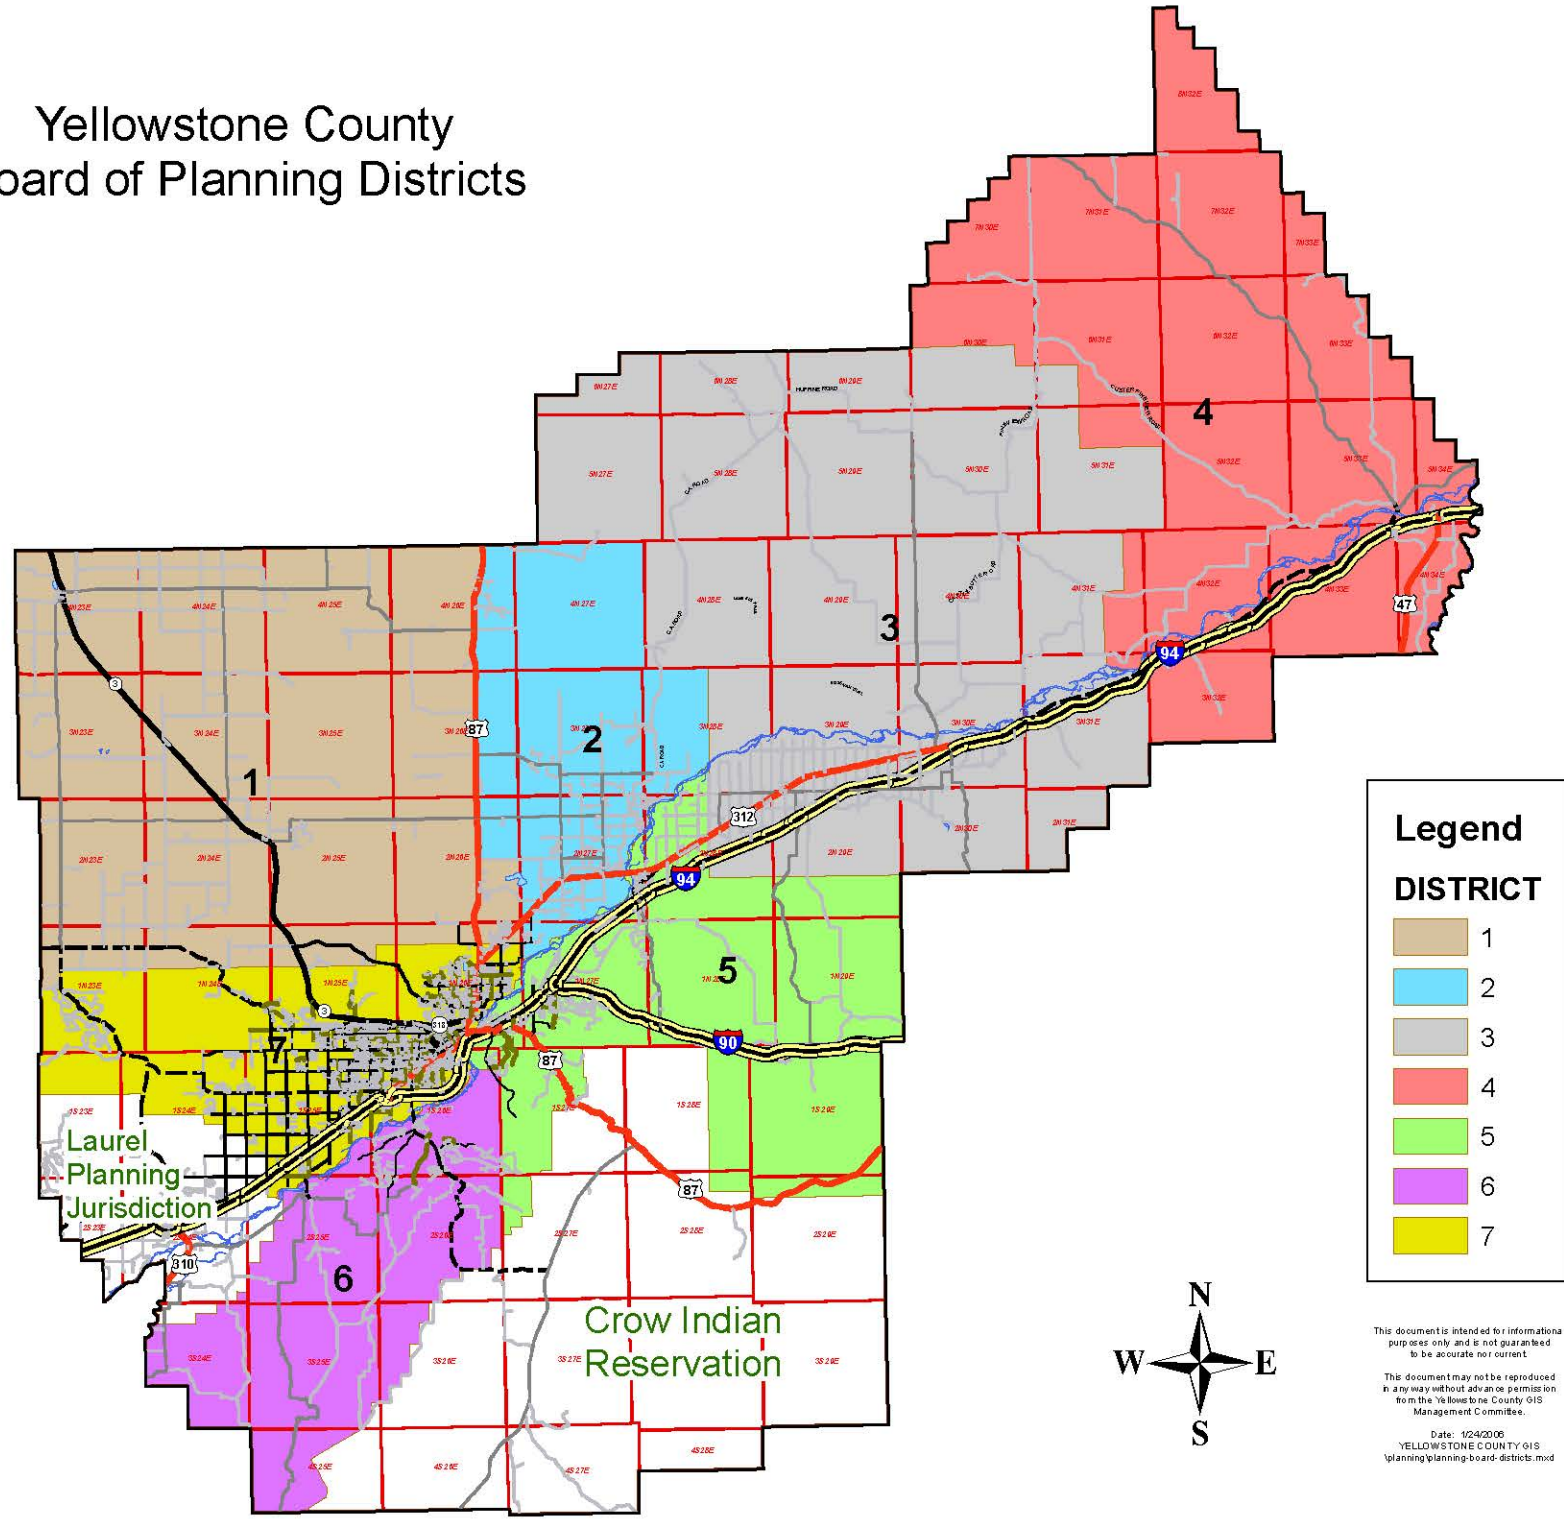

Yellowstone County Board of Planning Districts

Legend

DISTRICT

	1
	2
	3
	4
	5
	6
	7