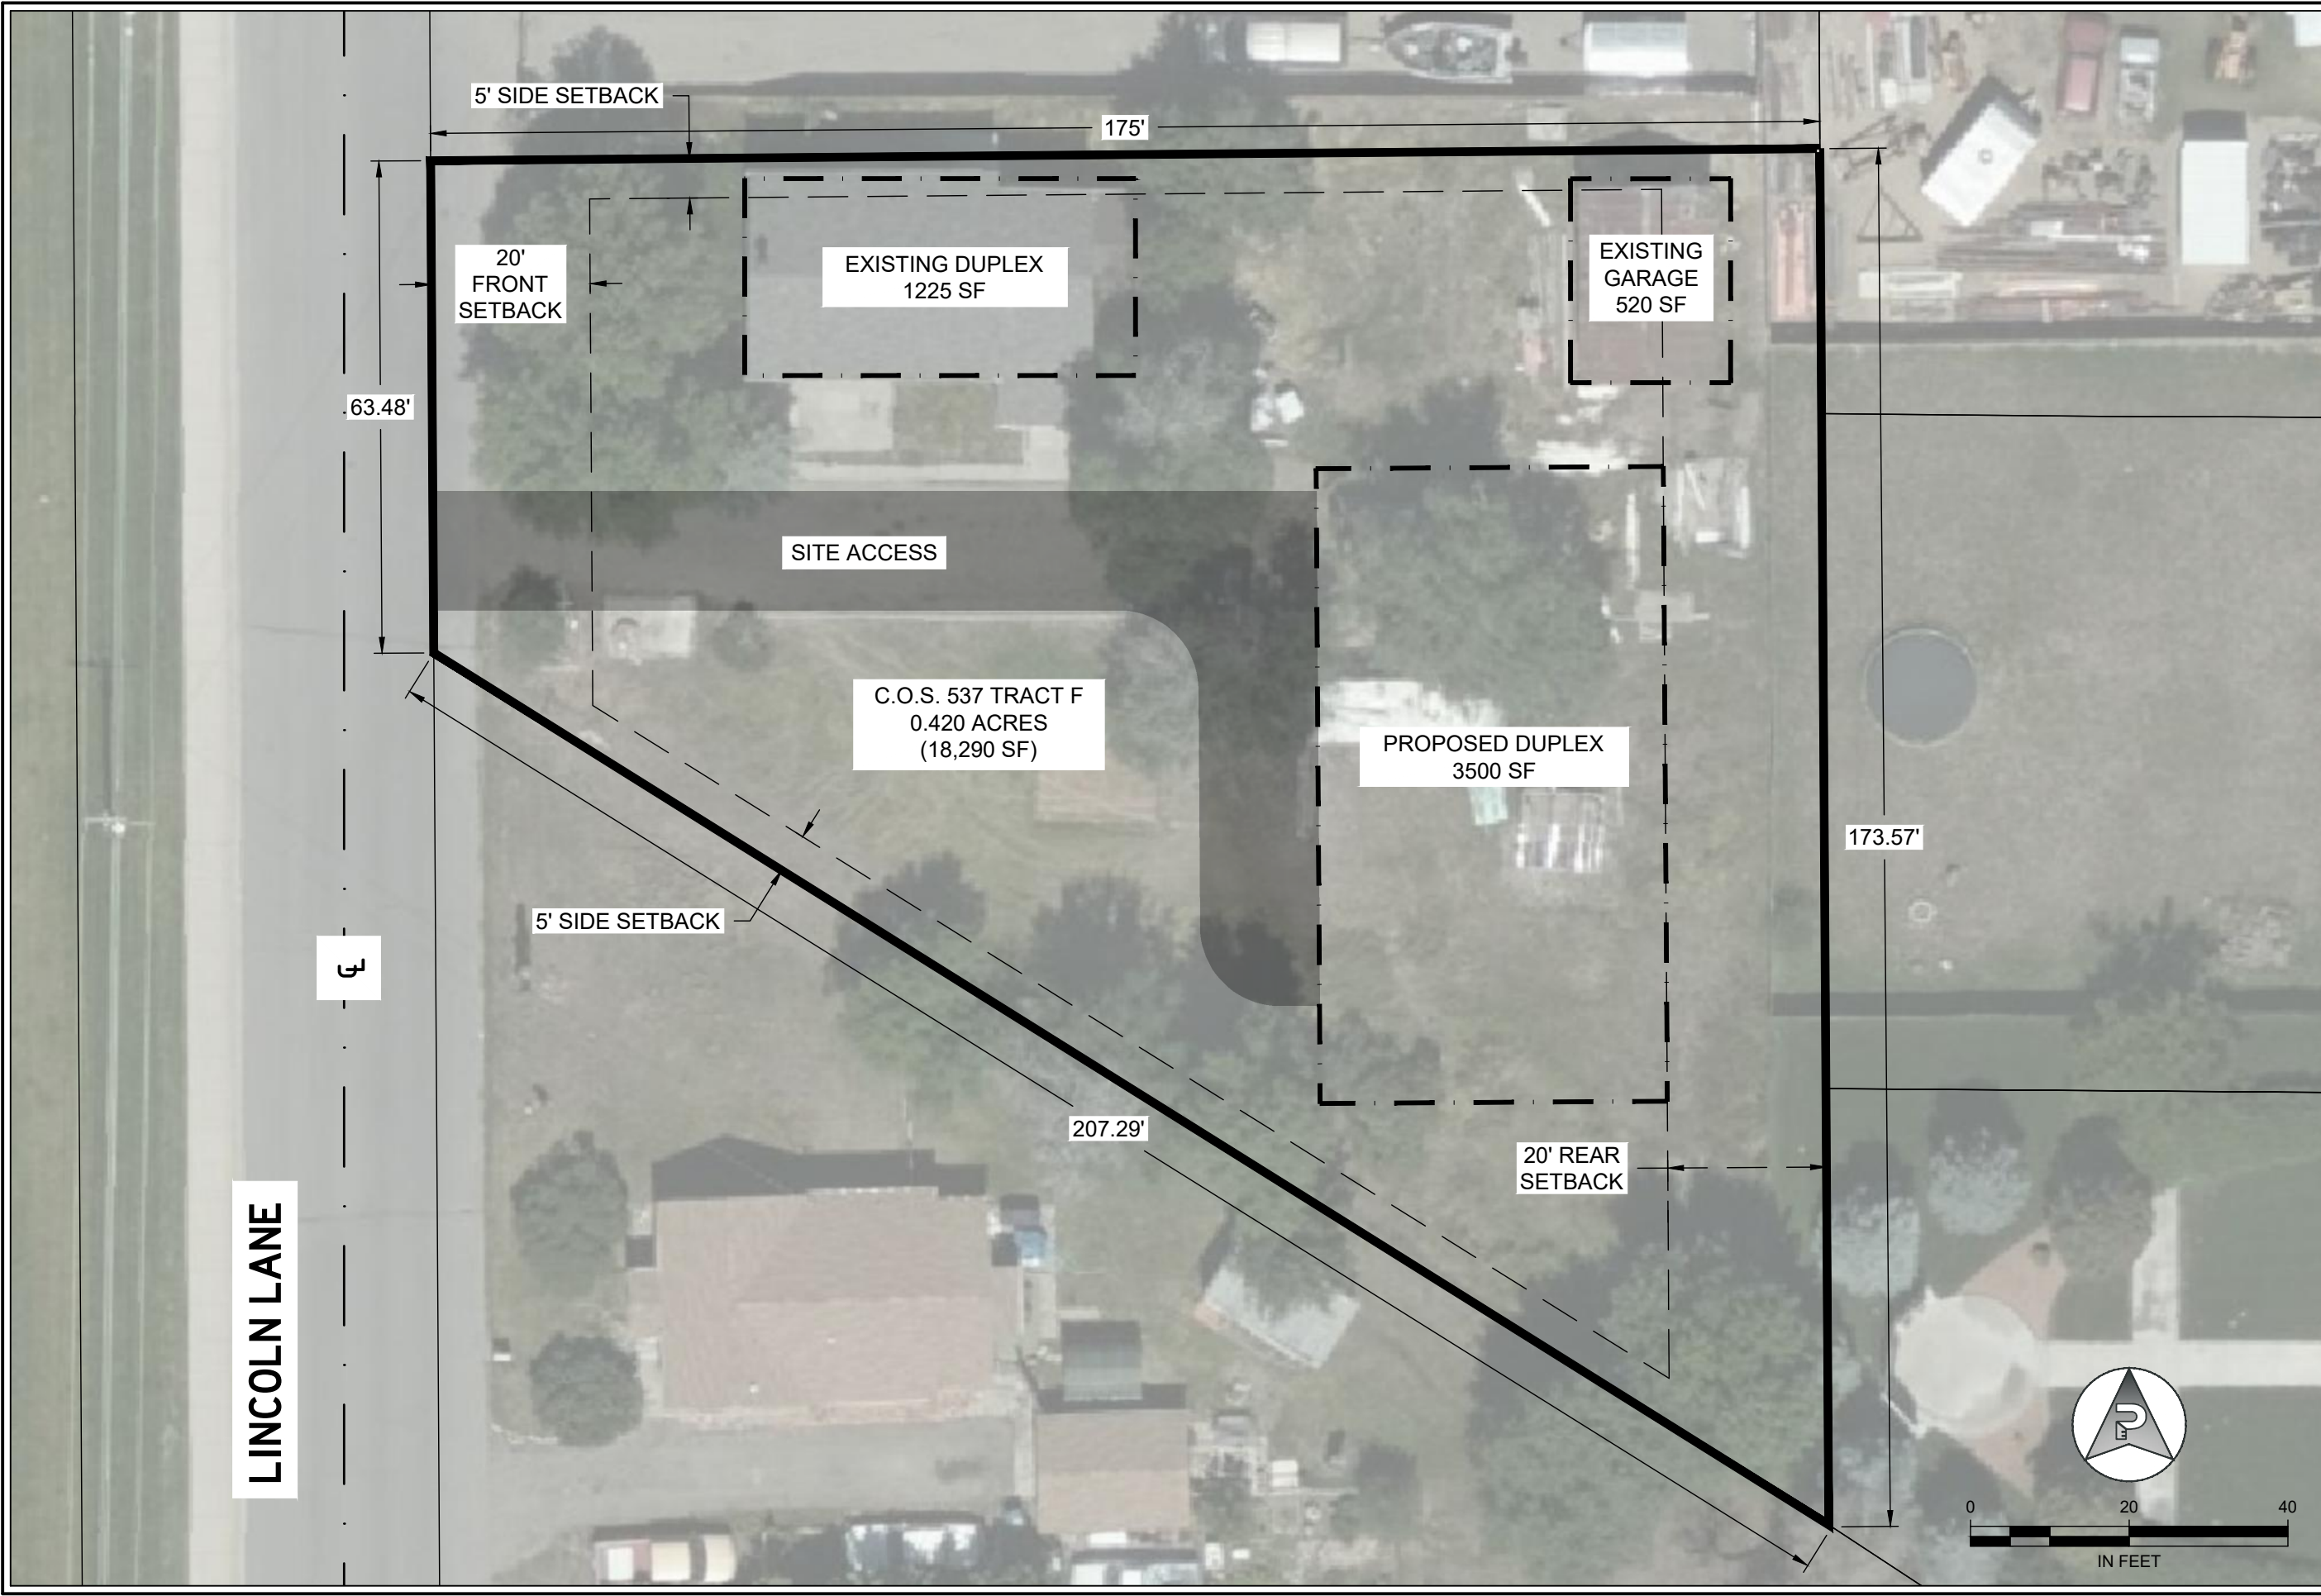

**PROPIEDAD, LLC**  
 1053 LINCOLN LANE  
 BILLINGS, MT

DSGN BY	DESIGNED BY	QUALITY ASSURANCE
DRWN BY	DRAWN BY	CHK BY
DATE	DATE	DATE
REV BY	DATE	CHKD BY

**SHEET TITLE**  
**LINCOLN LANE VARIANCE**  
**SITE MAP**

PROJECT NUMBER  
2020-046

SHEET NUMBER  
1 OF 2

DRAWING NUMBER  
**EX 1**

COPYRIGHT 2020 ©

**PROPIEDAD, LLC**  
 1053 LINCOLN LANE  
 BILLINGS, MT

DSGN BY	DESIGNED BY	QUALITY ASSURANCE
DRWN BY	DRAWN BY	CHK BY
DATE	DATE	CHK DATE
REV BY	DATE	CHKD BY

**SHEET TITLE**  
 LINCOLN LANE VARIANCE  
 DIMENSIONED LOT MAP

PROJECT NUMBER  
20-046

SHEET NUMBER  
2 OF 2

DRAWING NUMBER  
**EX 2**

COPYRIGHT 2020 ©