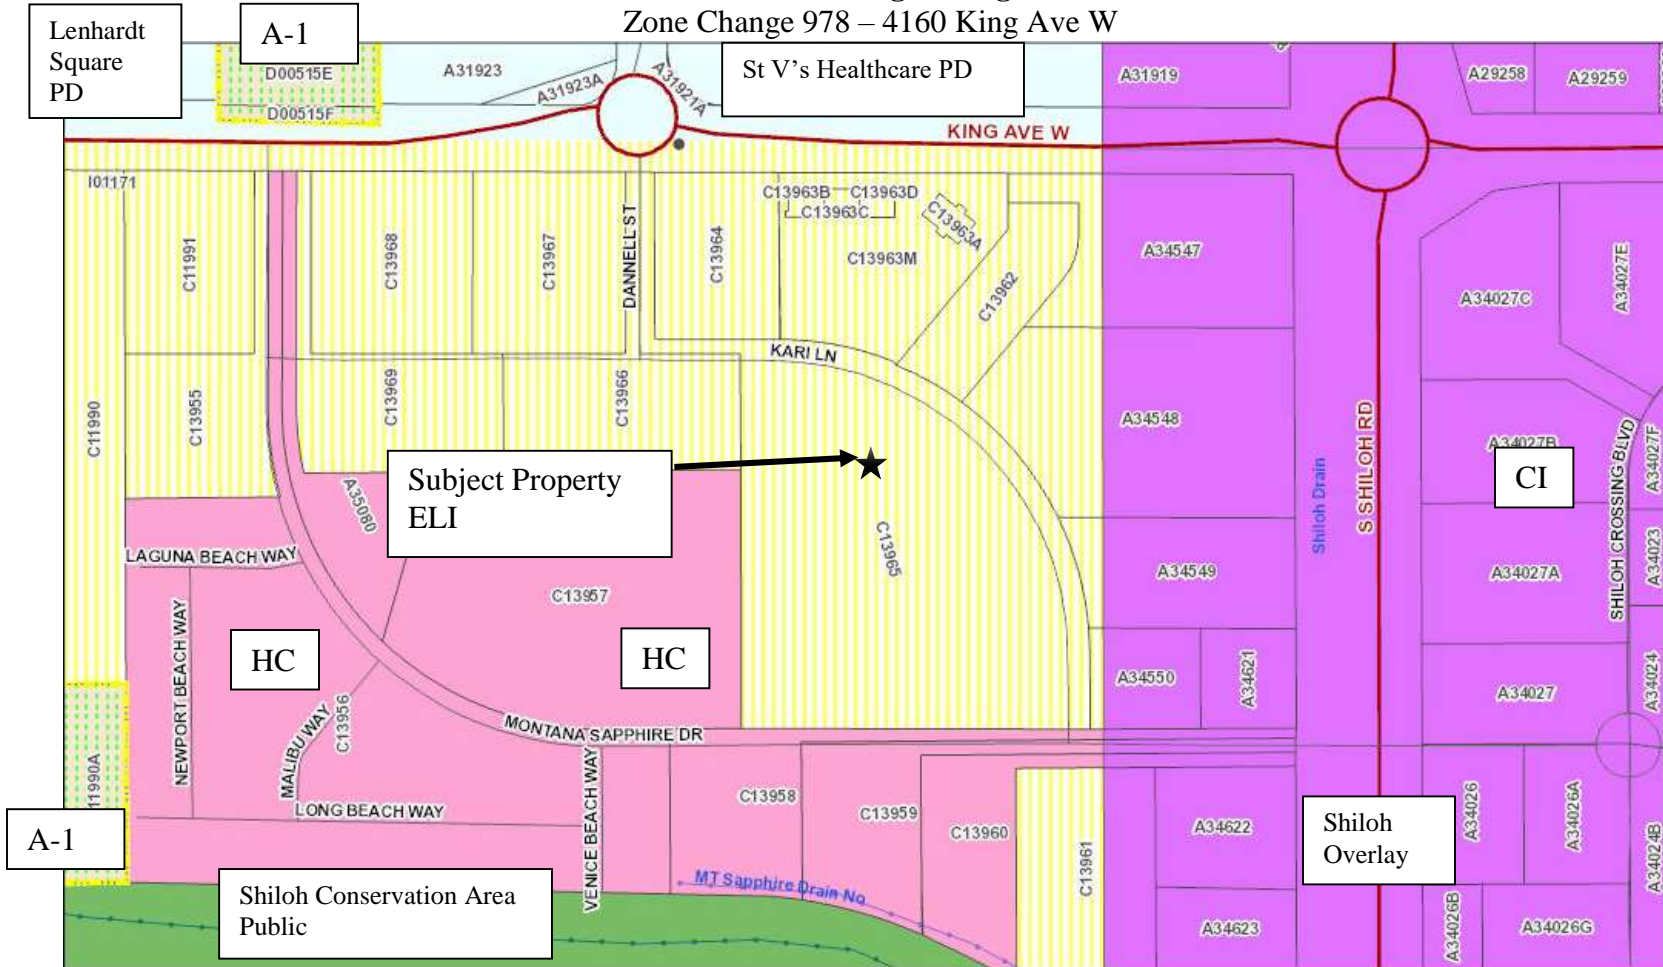

Surrounding Zoning

Zone Change 978 – 4160 King Ave W

Subject Property Photos

Affinity in
Billings

Subject Property – view north from Montana Sapphire Dr

Affinity in
Billings

View north west from Montana Sapphire Dr

Subject Property Photos

View east along Montana Sapphire Drive

View south and east across Montana Sapphire Dr

Subject Property Photos

View south and west across Montana Sapphire Dr