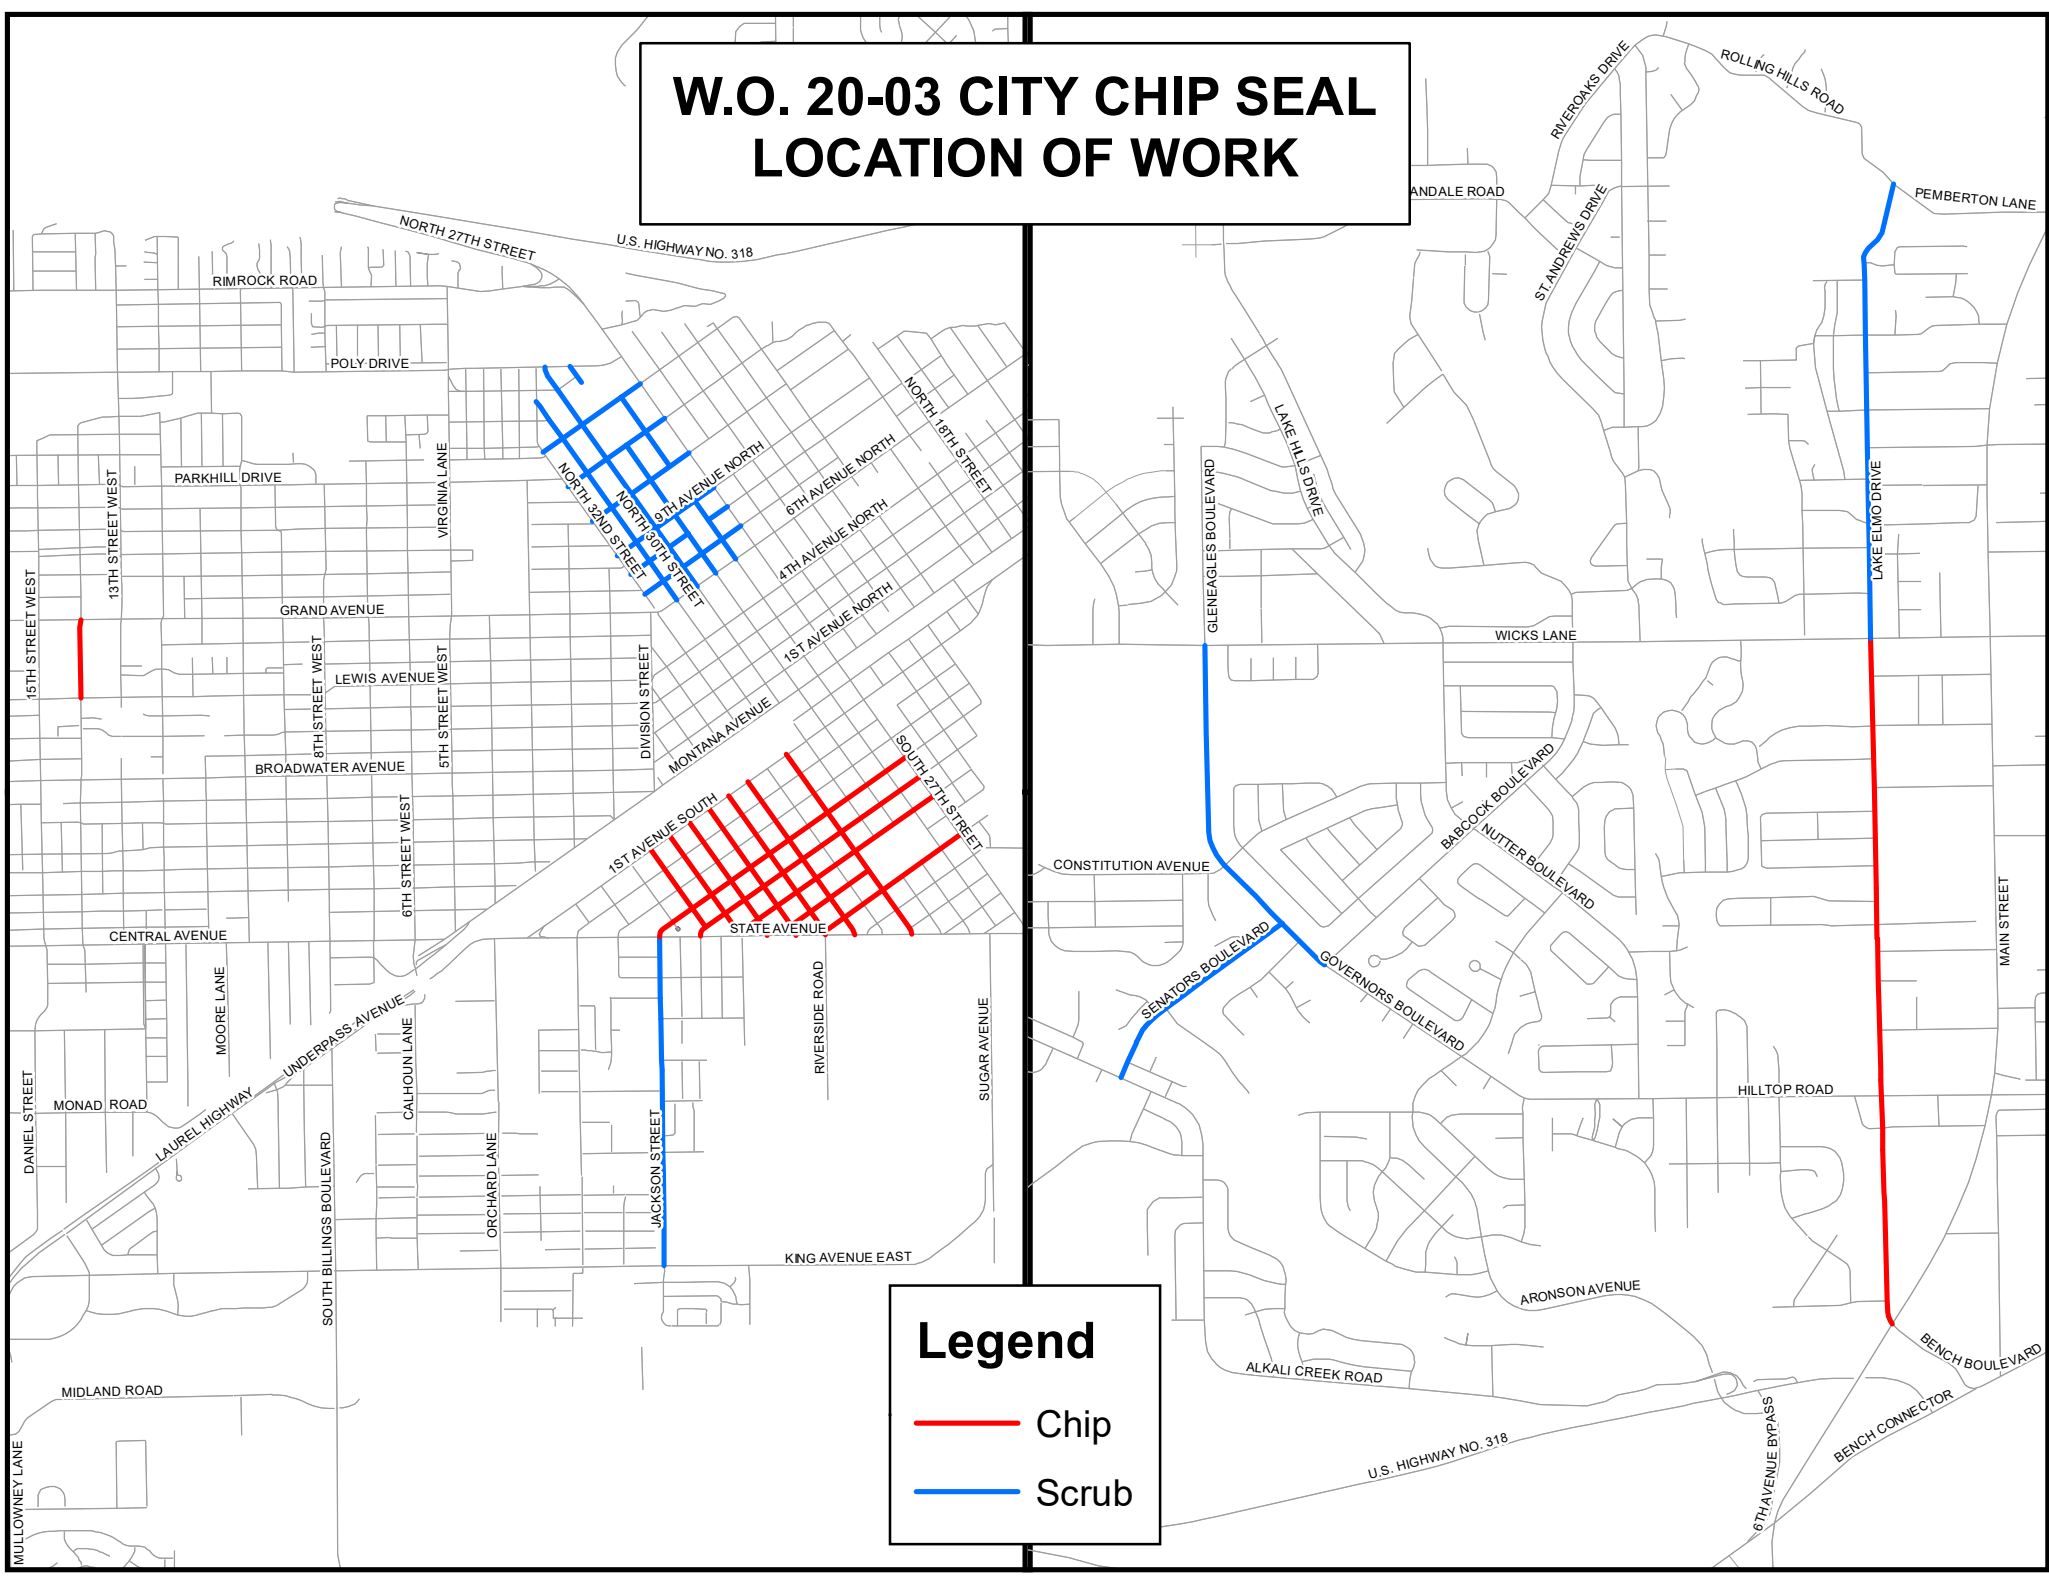

W.O. 20-03 CITY CHIP SEAL LOCATION OF WORK

Legend

- Chip
- Scrub