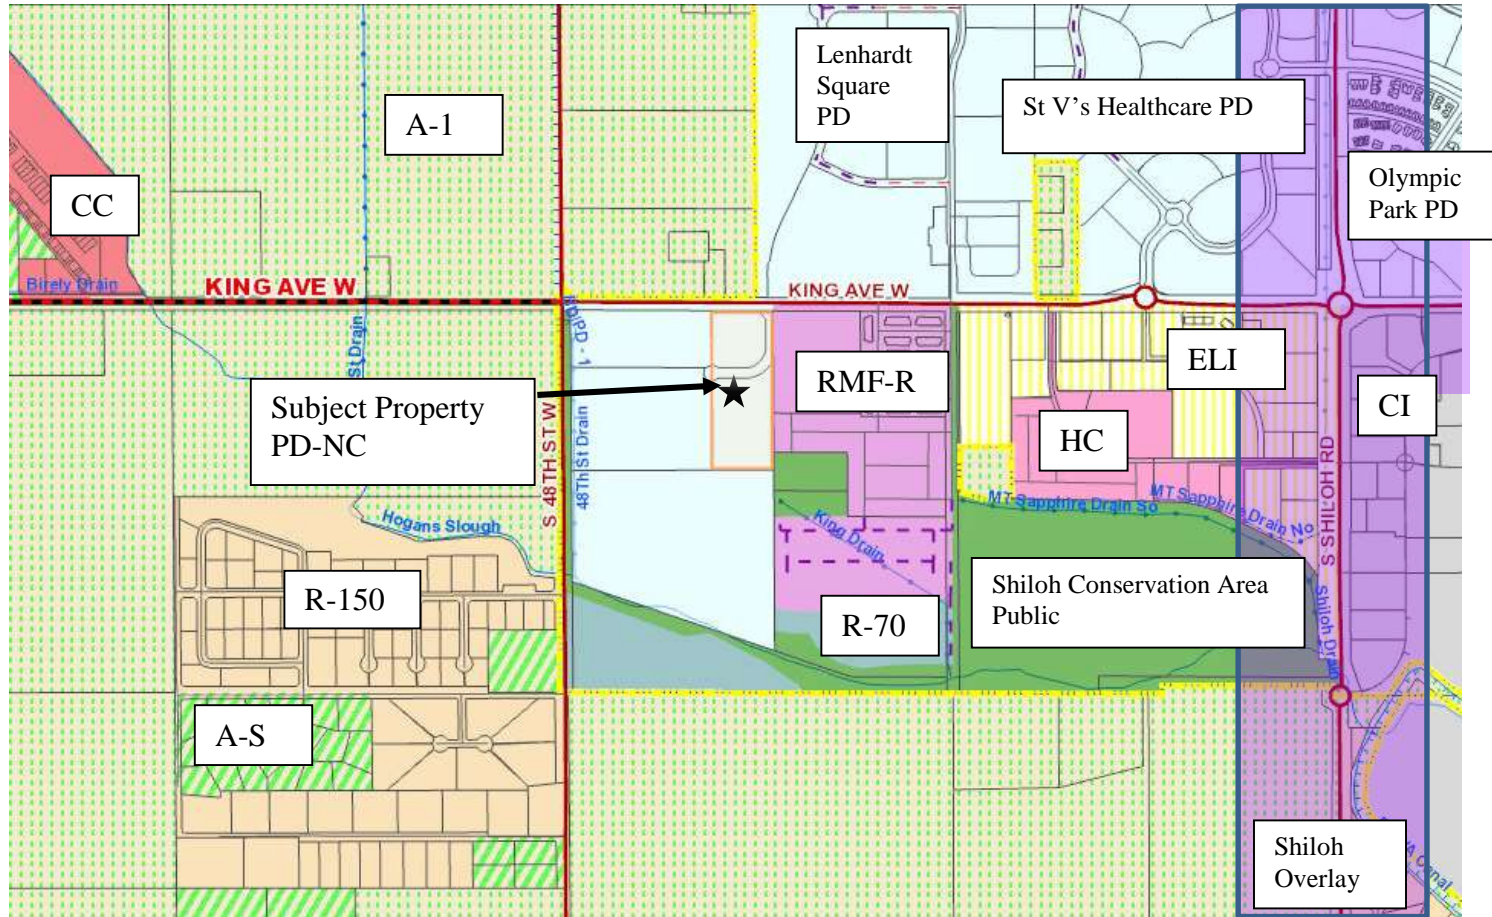

Surrounding Zoning

Zone Change 975 – Western Sky PD

ZC 975

Subject Property Photos

Subject Property – view east

View east along King Avenue West

Subject Property Photos

View west along King Avenue West

View north and west across King Avenue West

Subject Property Photos

View north and east across King Avenue West