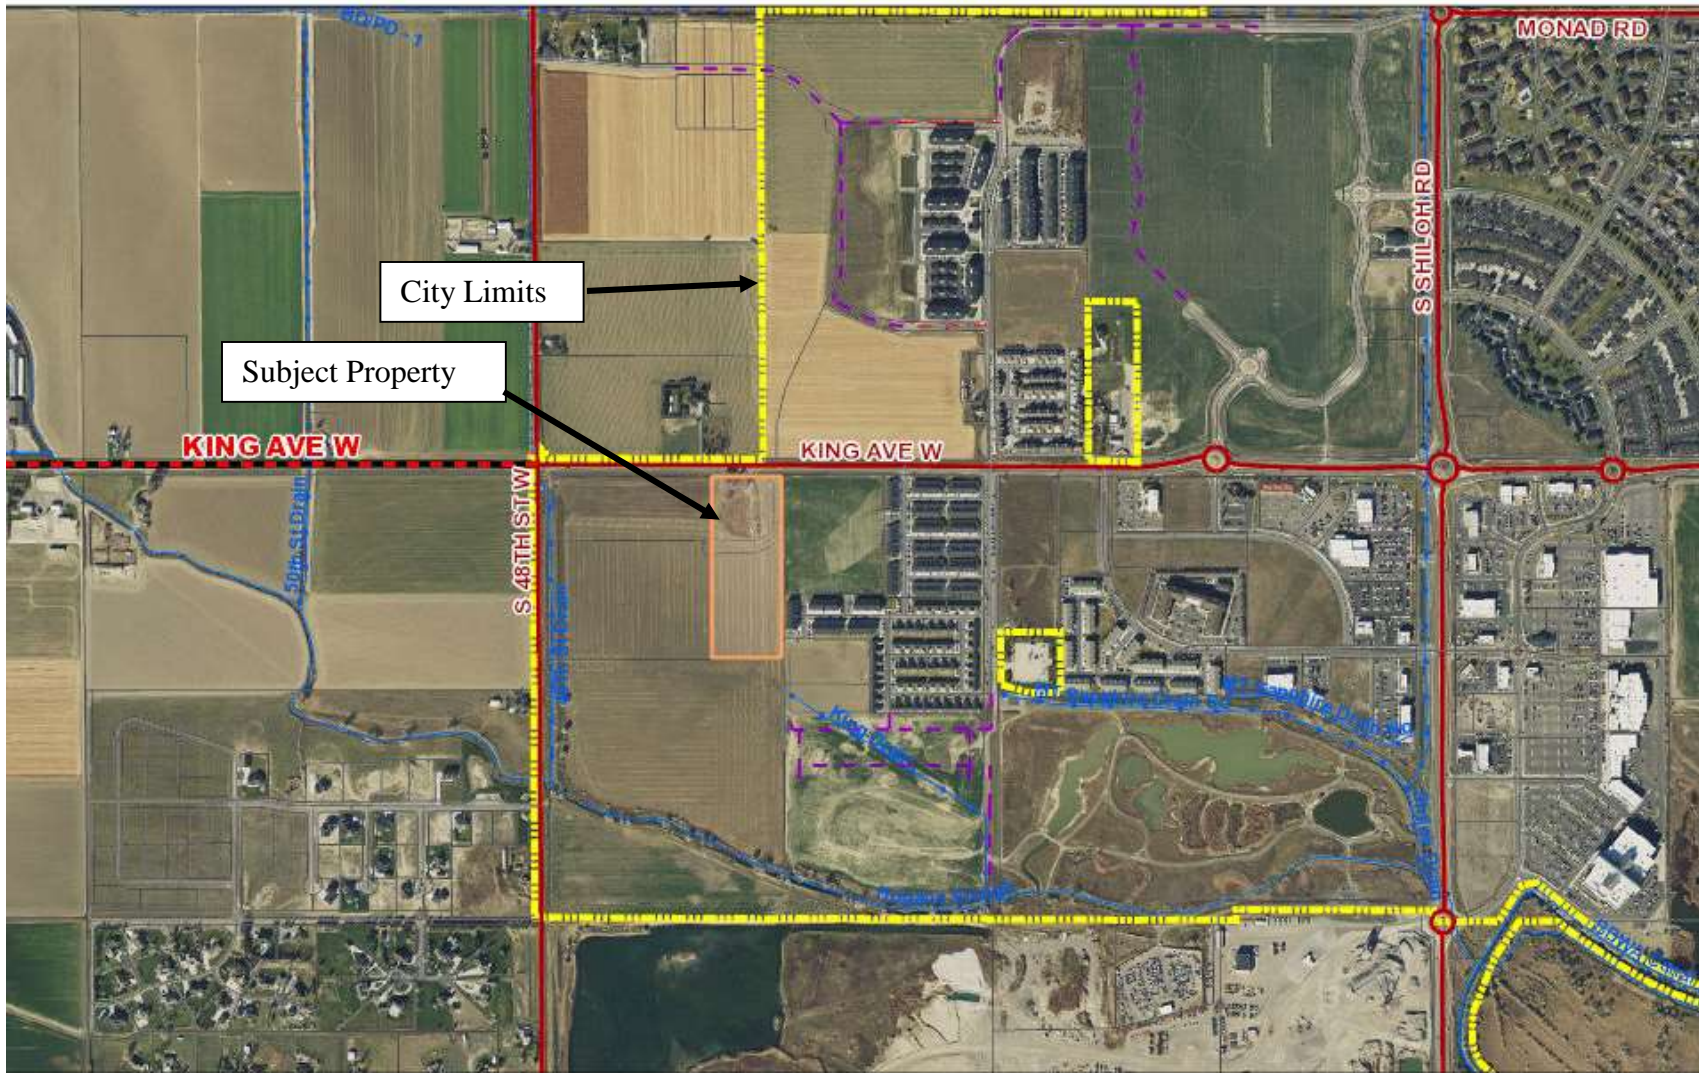

Surrounding Zoning

Zone Change 975 – Western Sky PD

ZC 975

Subject Property Photos

Subject Property – view east

View east along King Avenue West

Subject Property Photos

View west along King Avenue West

View north and west across King Avenue West

Subject Property Photos

View north and east across King Avenue West