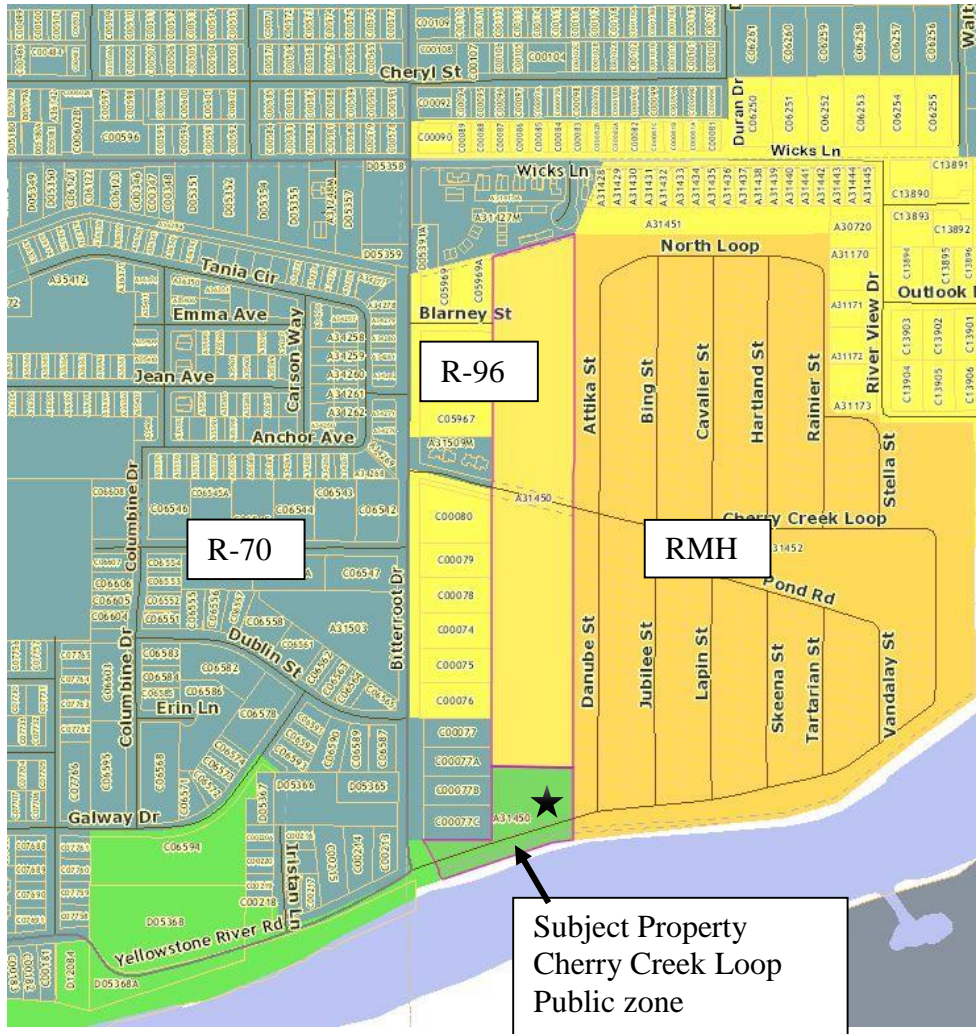

Surrounding Zoning

Zone Change 983 – Cherry Creek Estates Lot 2, Block 1

Subject Property

Subject Property

Subject Property Photos

Subject Property – from Cherry Creek Loop South

View east to the entrance of Cherry Creek Estates MHP

View south and east across Cherry Creek Loop

View west along Cherry Creek Loop South

Subject property view north

Subject Property view north and east

Subject property view north and west