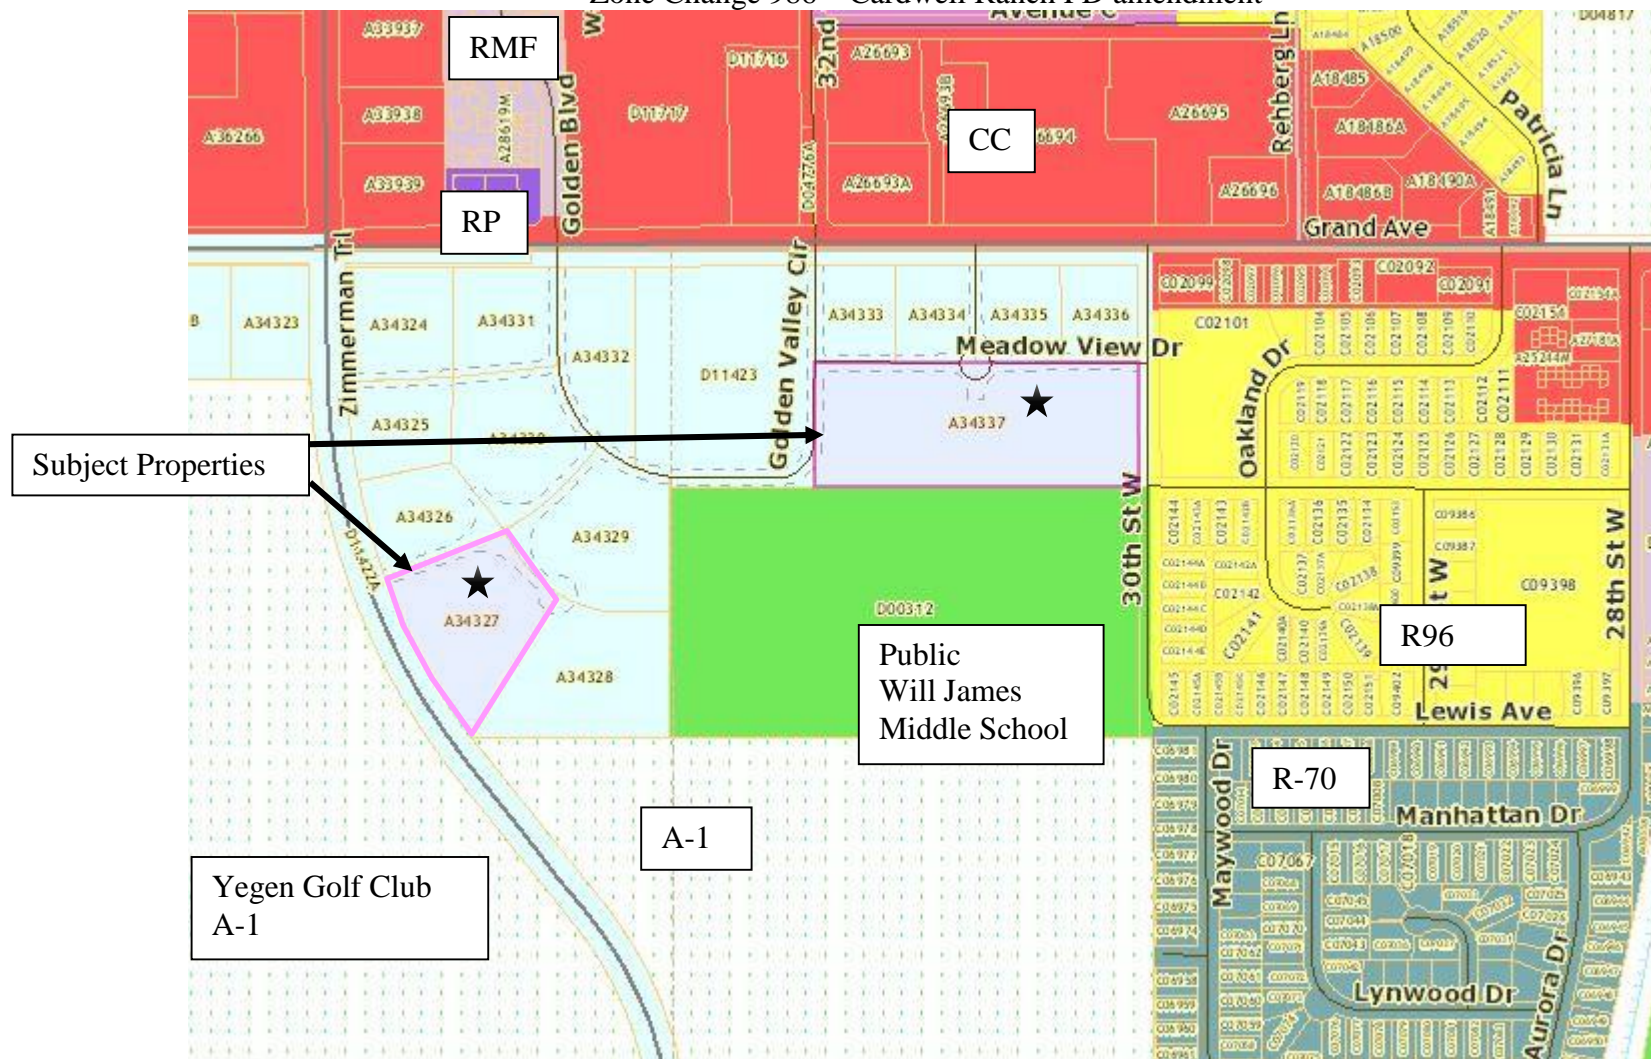

Surrounding Zoning
Zone Change 986 – Cardwell Ranch PD amendment

Subject Properties

Subject Property Photos

Will James
Middle School

Subject Property – Lot 15A

Latter Day Saints
Church

View east along Meadow View Dr

View south and west across Lot 15A

View west along Meadow View Dr

View north to Grand Avenue from Meadow View Dr

View north east from Zimmerman Trail – Lot 4A