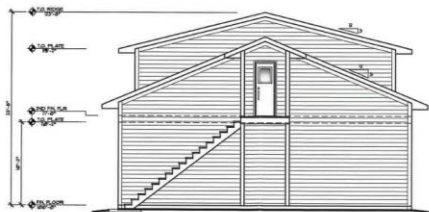

1. FRONT ELEVATION (GARAGE)
SCALE: 1/4" = 1'-0"

2. SIDE ELEVATION (GARAGE)
SCALE: 1/4" = 1'-0"