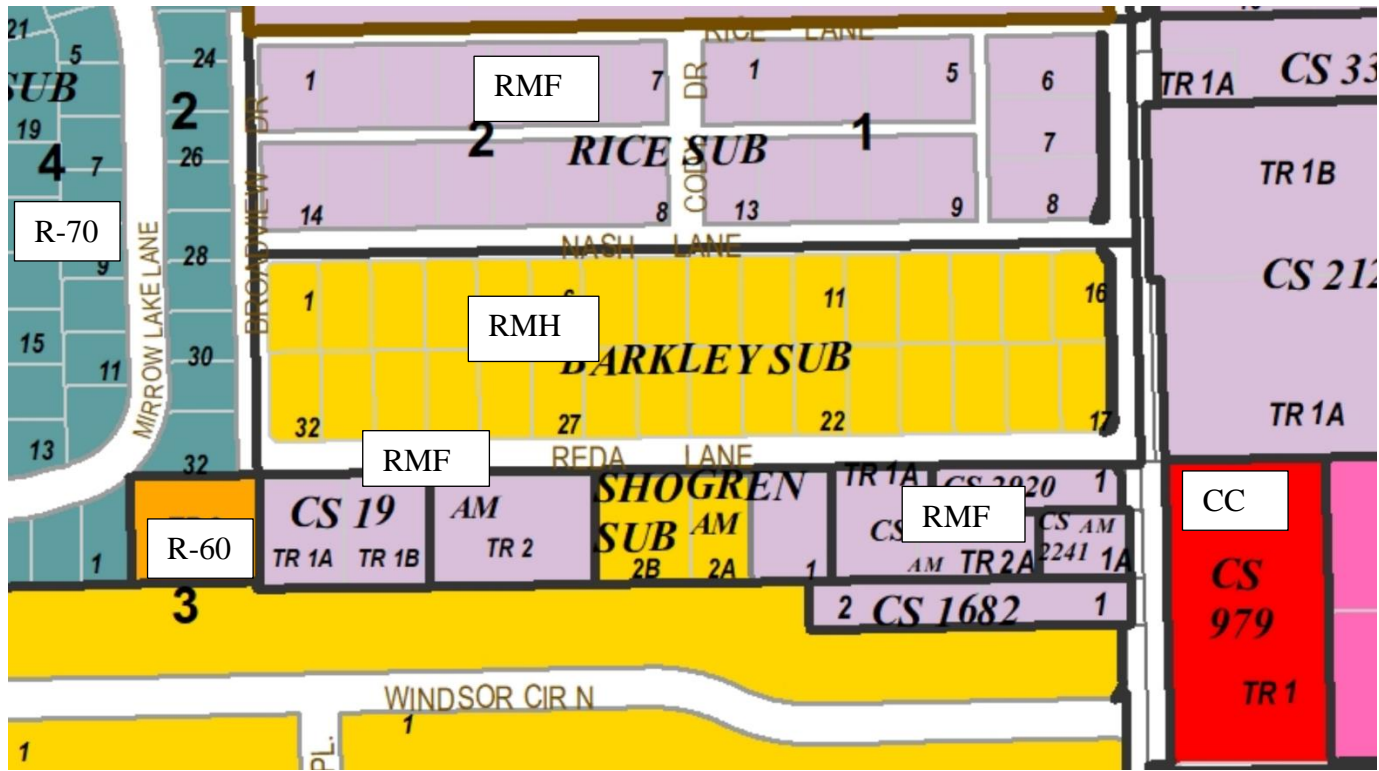

Variance 1332 – Reda Lane

Subject Property

Previous Zoning Map

Subject Property – view south from Reda Lane

View east on Reda Lane to apartments at 230 Reda Lane

View west on Reda Lane to 204 Reda Lane

View north and west across Reda Lane

View east on Reda Lane towards Lake Elmo Drive

Apartments at 230 Reda Lane (east of subject property)