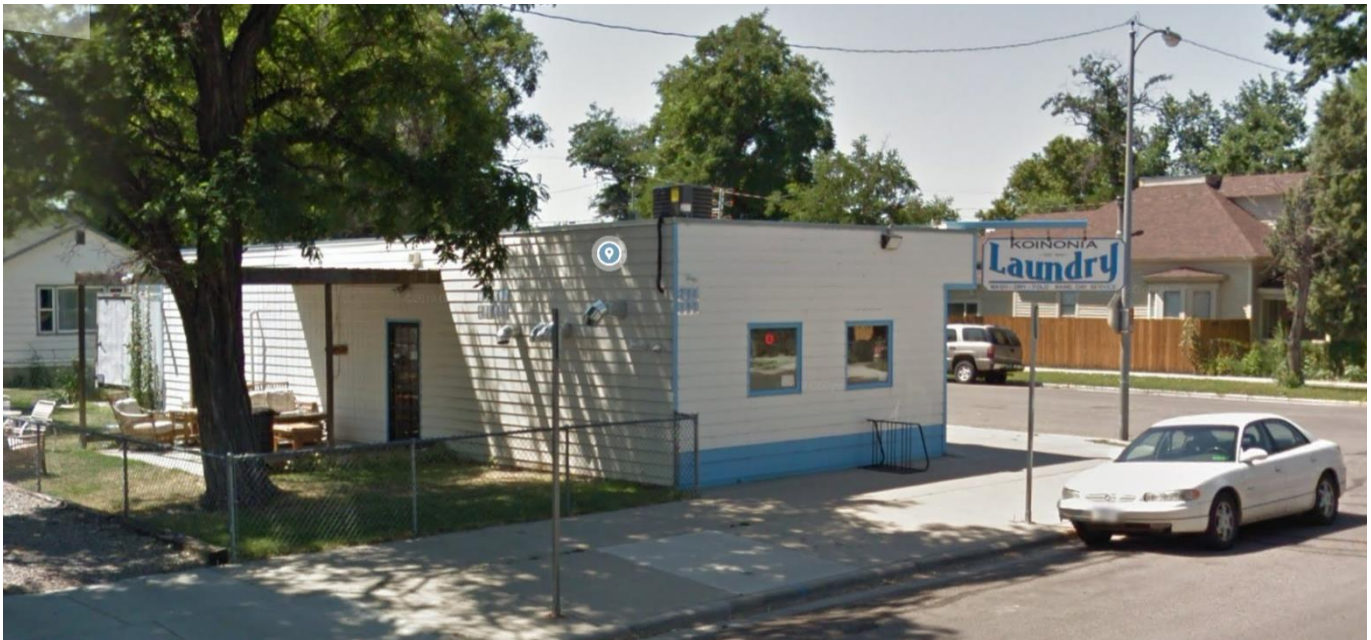

Variance 1334 – 2910 3rd Ave S – Build-to area

Subject Property

Subject Property – residential home on south end of lot

View west along 3rd Avenue South

View east along 3rd Ave South

View north across 3rd Ave South

View of Koinonia Laundry from 3rd Ave South at S 29th St

View of S 29th St façade – addition location