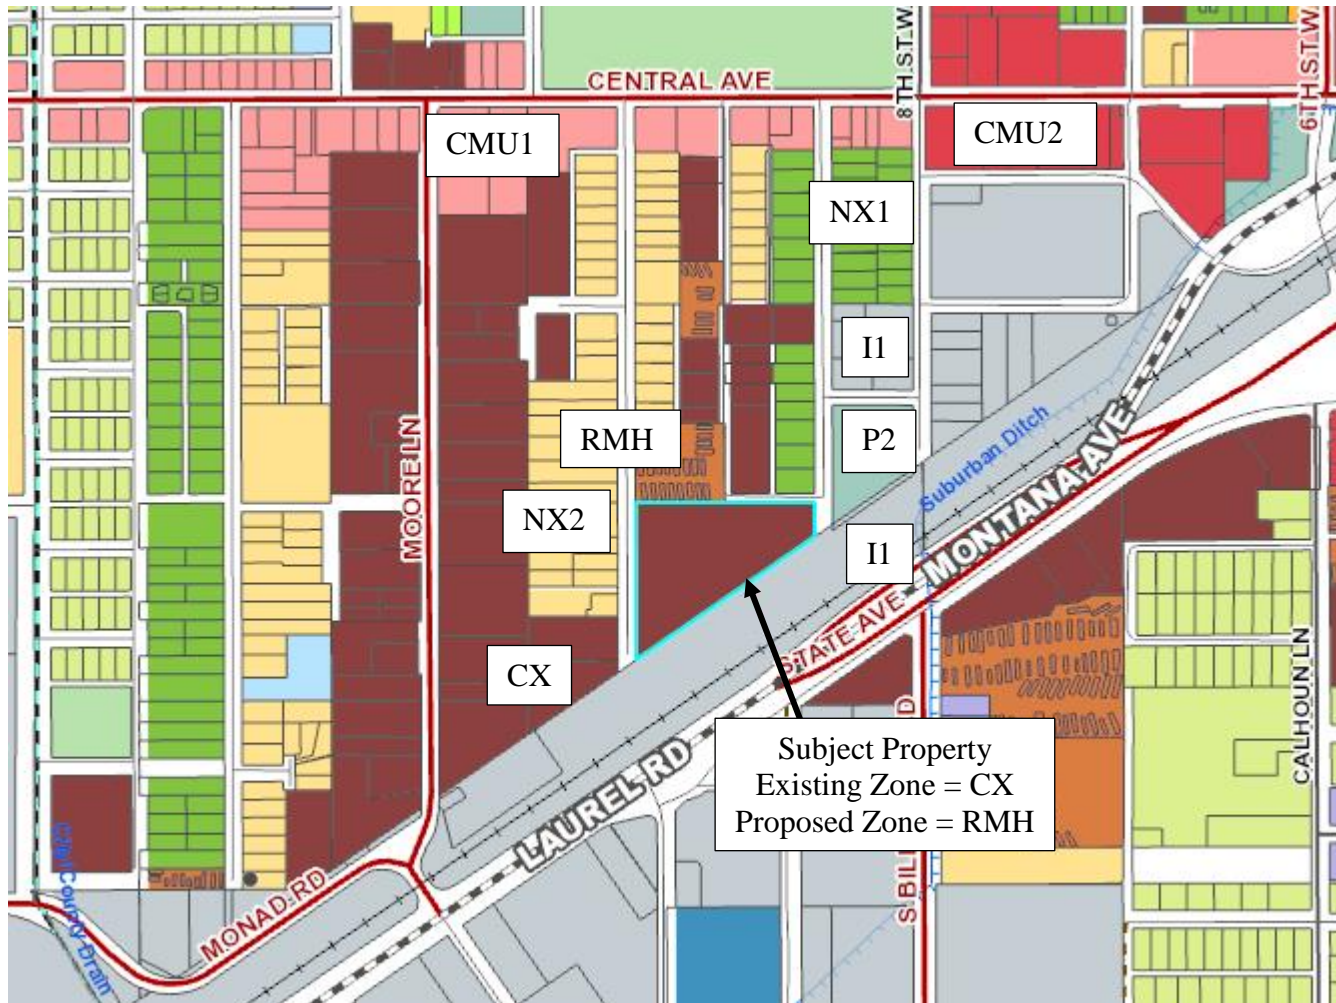

City Zone Change 990 – 304 Rhea Lane

Zoning Map and Site Photos

Subject Property – 304 Rhea Lane

Subject Property from Prickett Lane view south and east

View north along Prickett Lane

View north and west across Prickett Lane

View south on Prickett Lane

View north and east across the subject property from Prickett Lane

View south and west from Florine Lane across subject property

View north and west from dead end of Rhea Lane

View south across subject property from dead end of Rhea Lane

View west across subject property from dead end of Rhea Lane

View north from subject property to 246 Rhea Lane