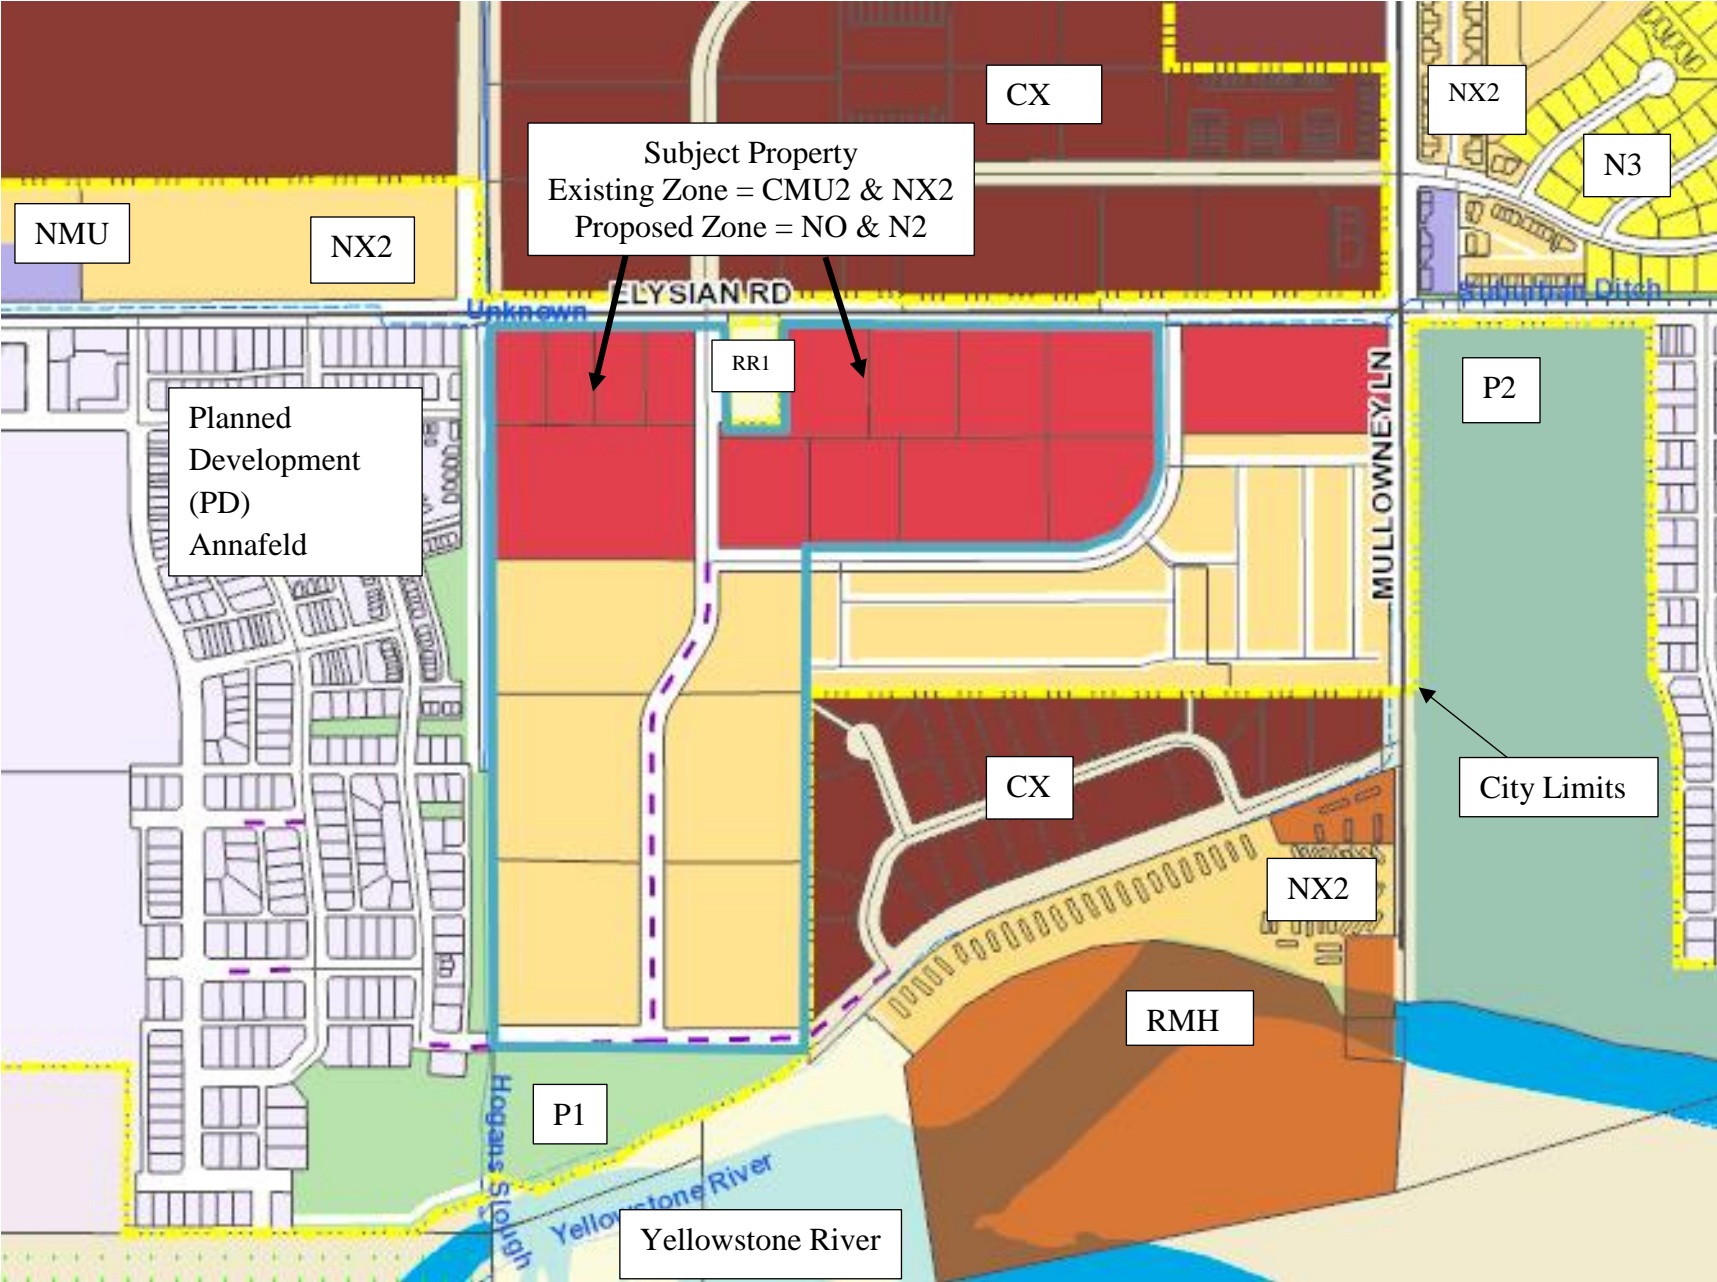

City Zone Change 996 – Harmony Meadows Subdivision
Zoning Map and Site Photos

Subject Property
Existing Zone = CMU2 & NX2
Proposed Zone = NO & N2

Subject Property from Dodger Lane and Elysian

View south and west across subject property

View south and east from Dodger Lane & Elysian Road

View north and east from Dodger Lane and Elysian Road

View north across Elysian Road from Dodger Lane

View north and west across subject property