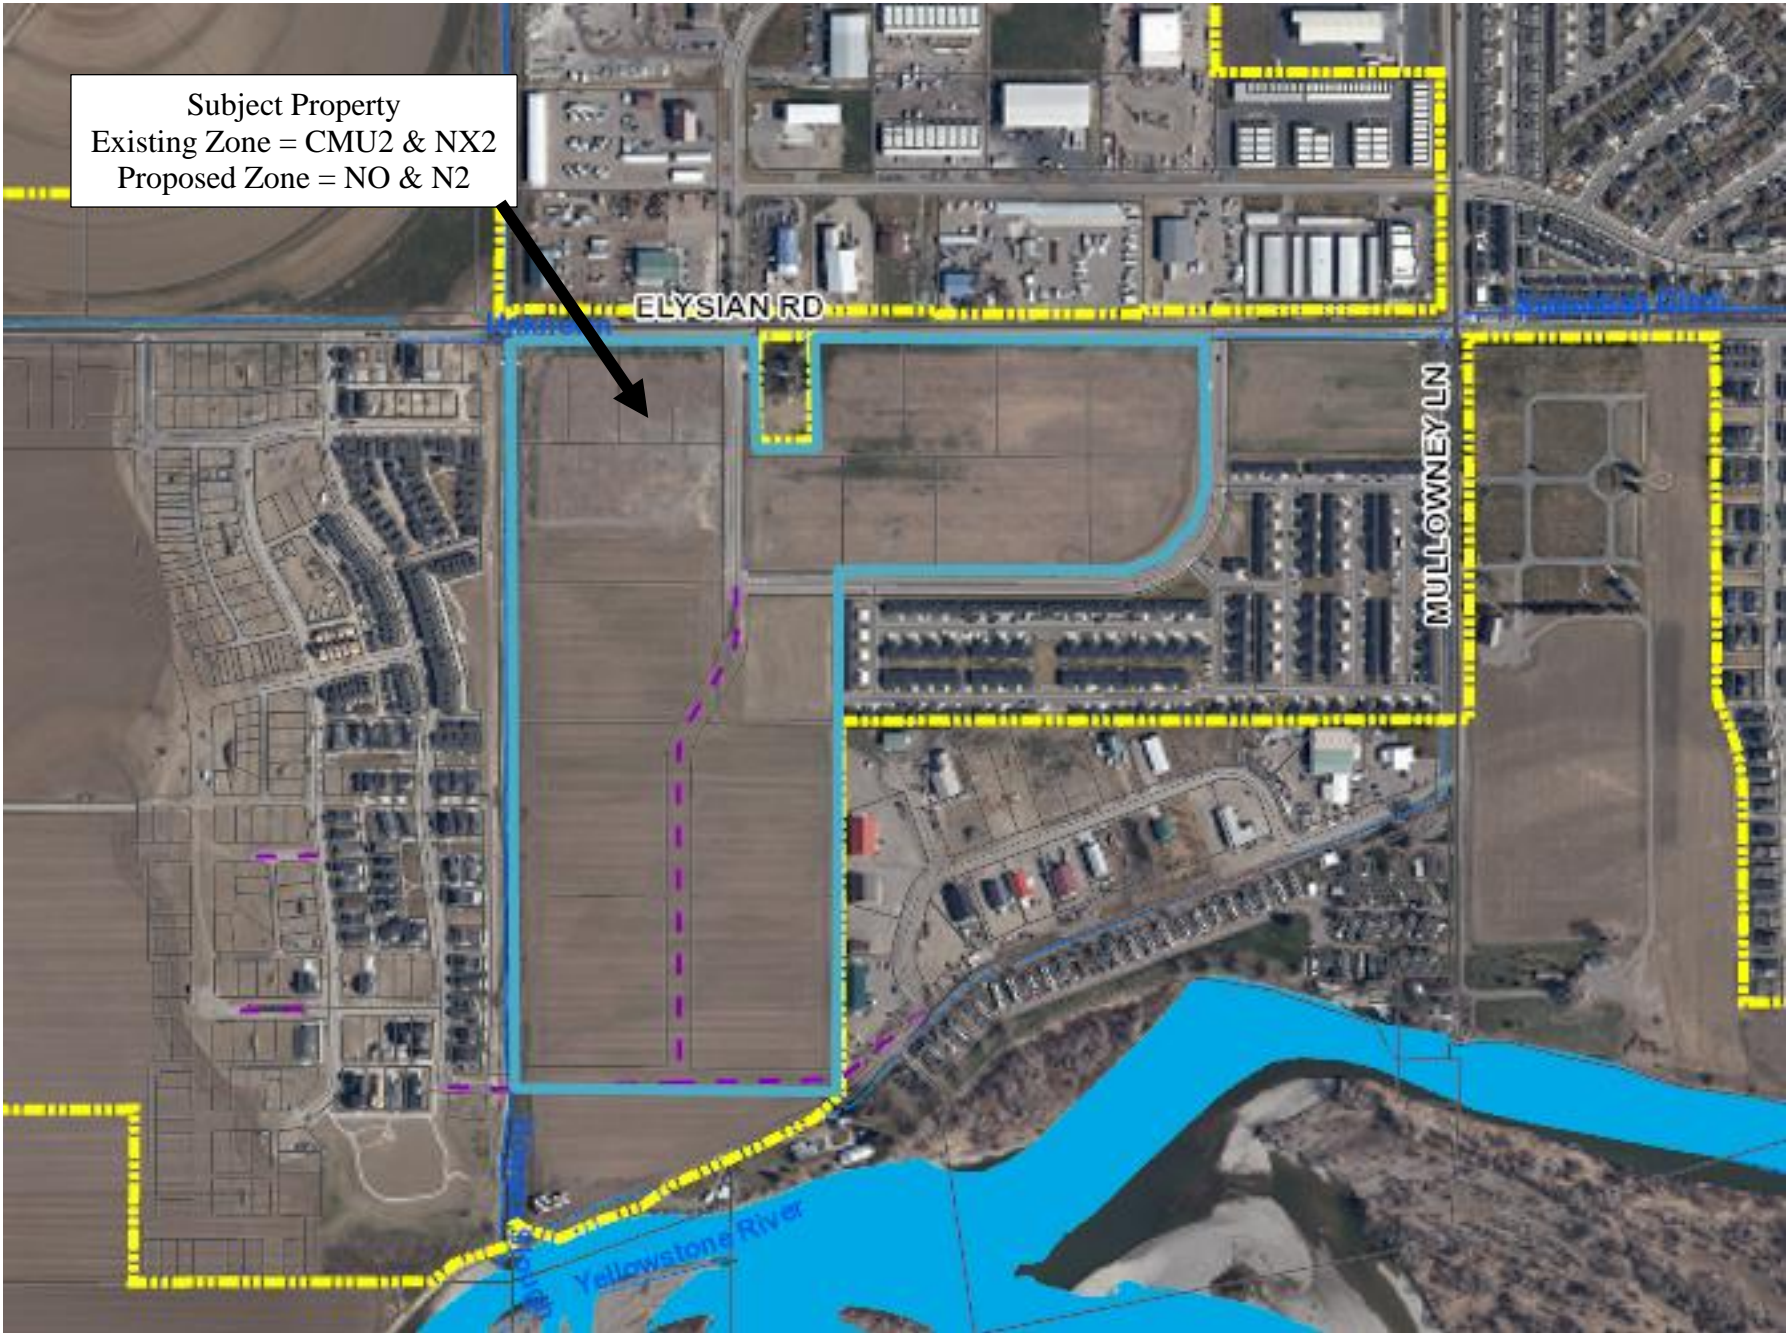

City Zone Change 996 – Harmony Meadows Subdivision
Zoning Map and Site Photos

Subject Property
Existing Zone = CMU2 & NX2
Proposed Zone = NO & N2

Subject Property from Dodger Lane and Elysian

View south and west across subject property

View south and east from Dodger Lane & Elysian Road

View north and east from Dodger Lane and Elysian Road

View north across Elysian Road from Dodger Lane

View north and west across subject property