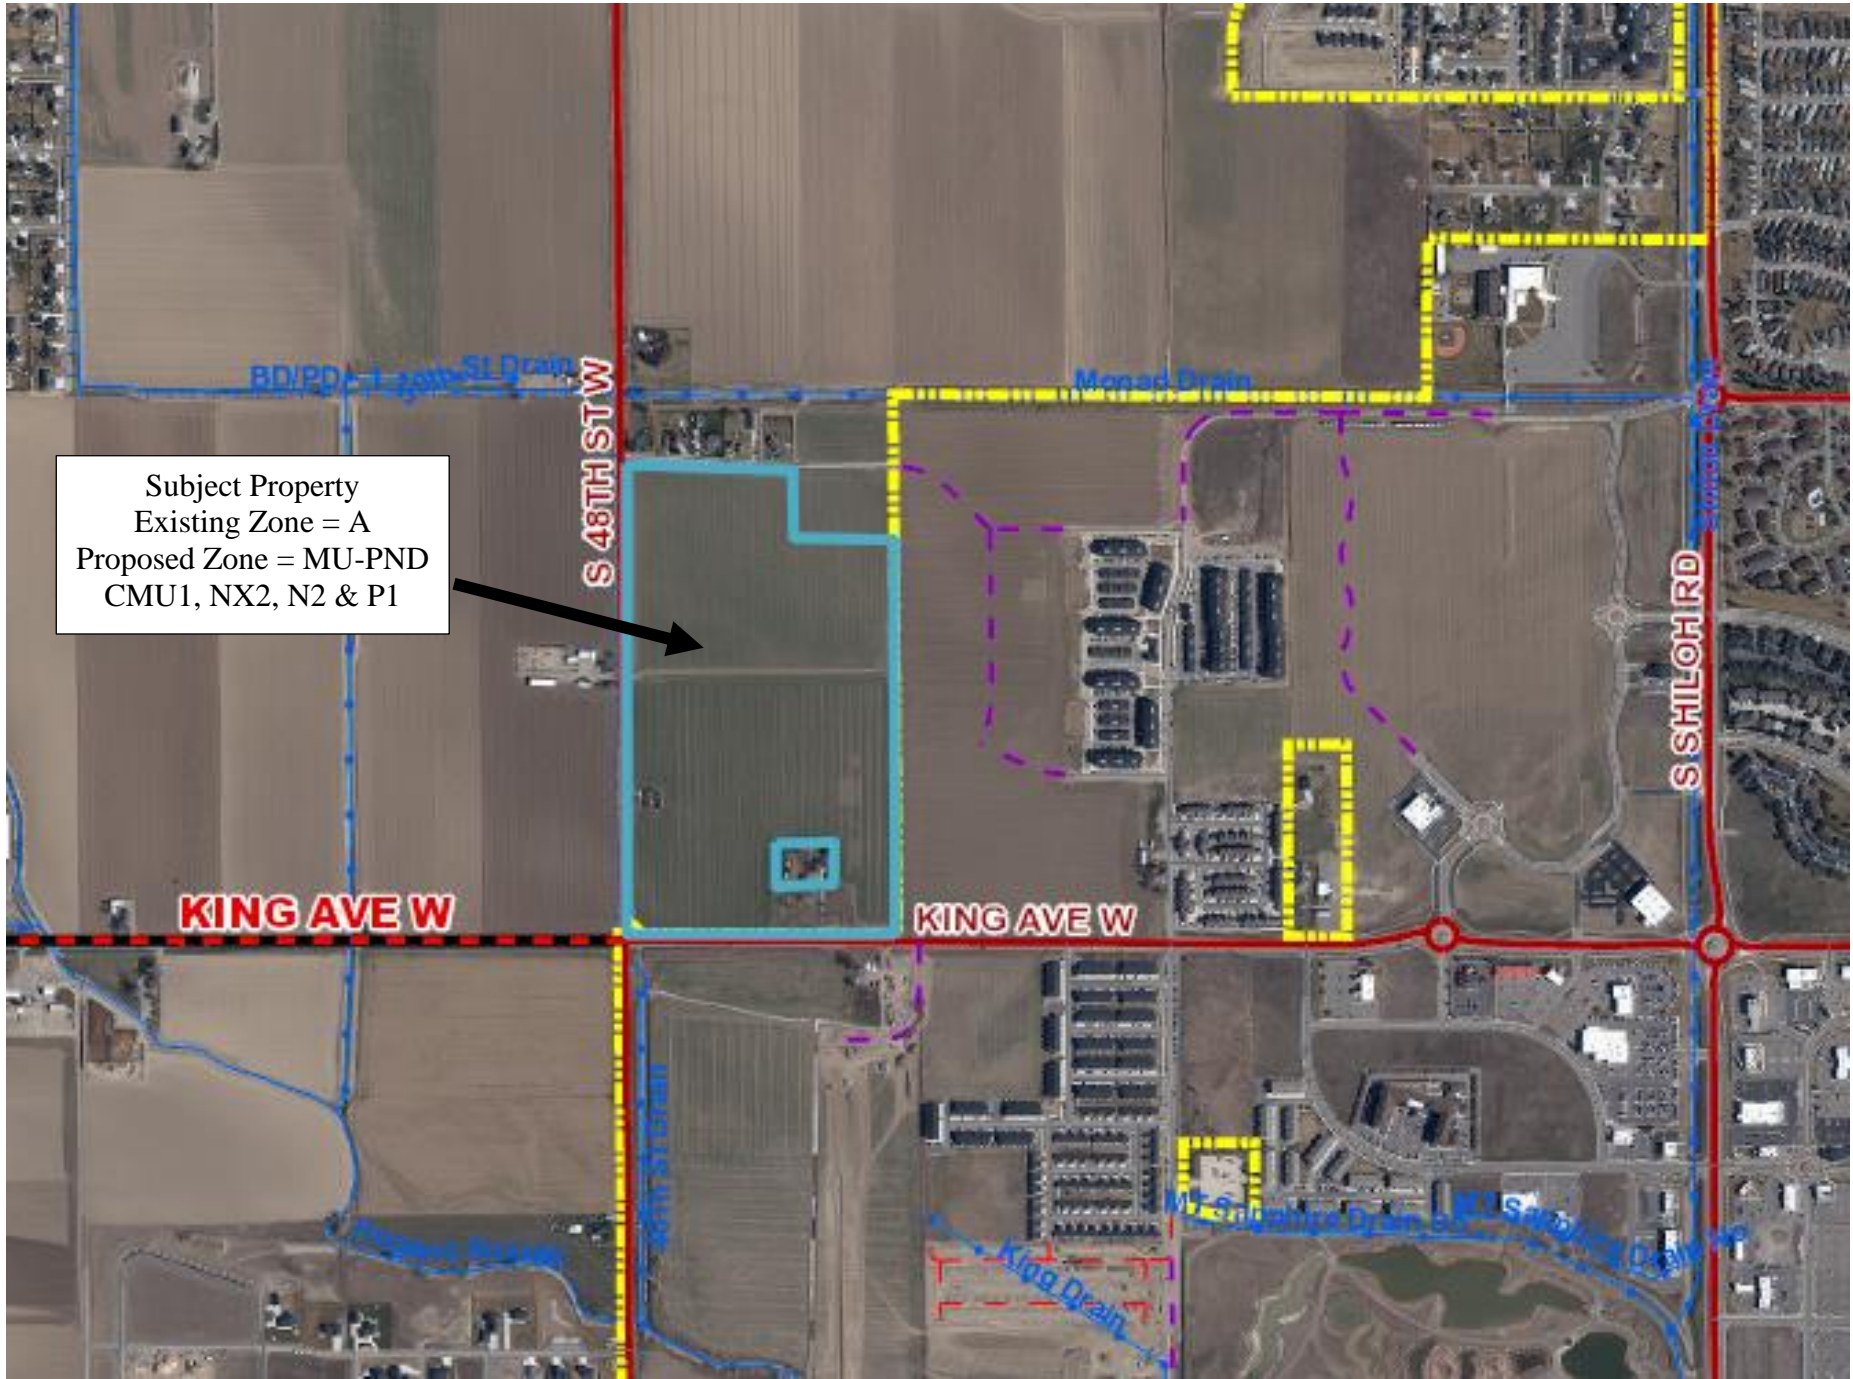

City Zone Change 997 – Ridgeline Development – MU-PND
Zoning Map and Site Photos

Subject Property
Existing Zone = A
Proposed Zone = MU-PND
CMU1, NX2, N2 & P1

Subject Property from S 48th St West intersection with King Ave W

View east along King Ave West from S 48th St W

View north along S 48th St W from King Ave W intersection

View north and west across 48th St West

View south across King Ave West

View south and east across King Ave West

View north and east across subject property

View east across subject property