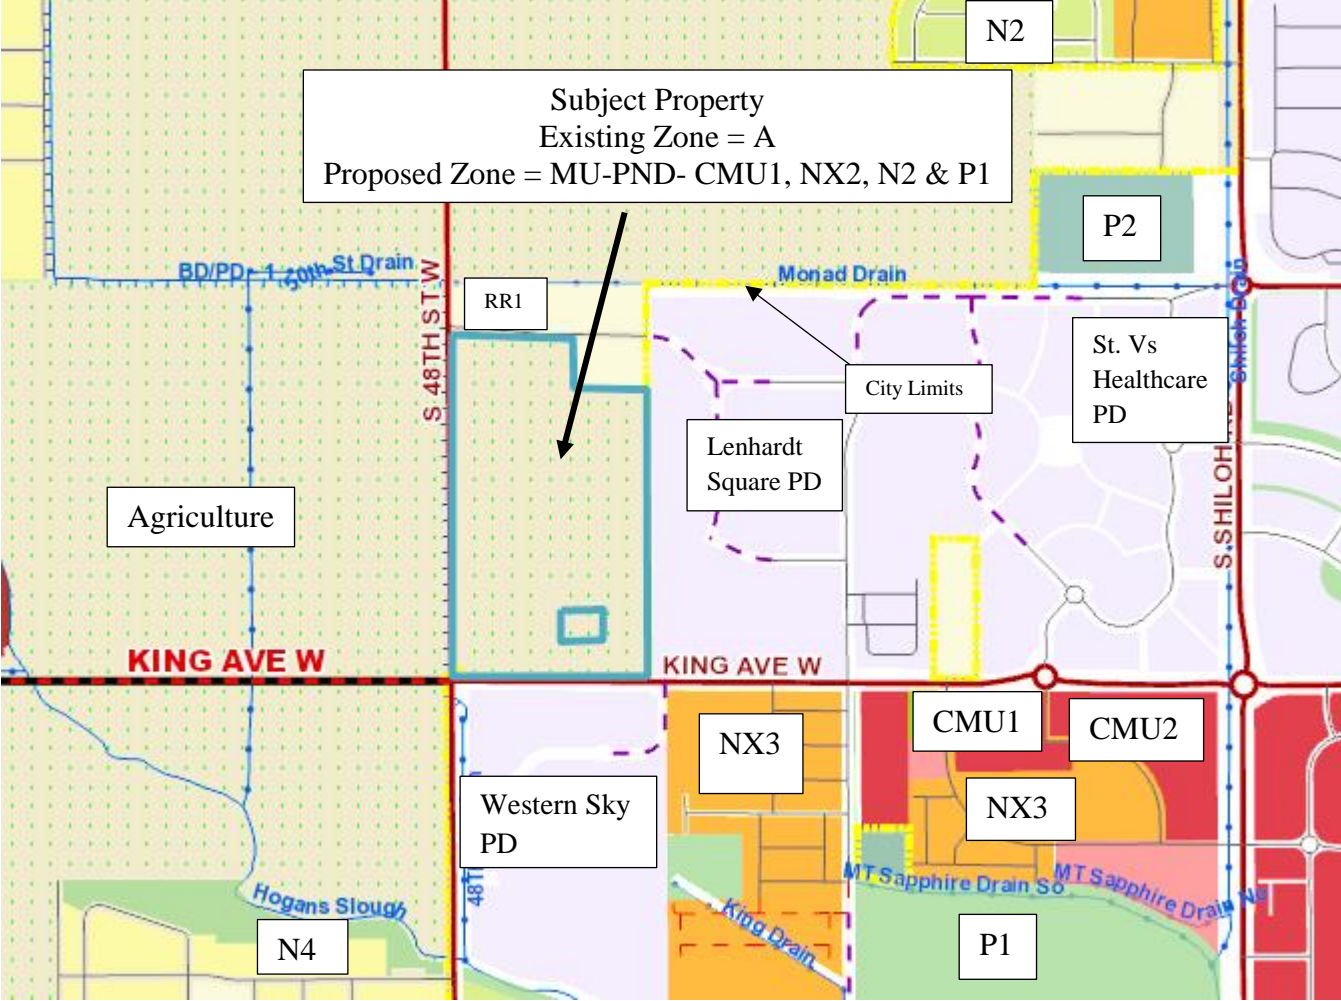

City Zone Change 997 – Ridgeline Development – MU-PND
Zoning Map and Site Photos

Subject Property
Existing Zone = A
Proposed Zone = MU-PND
CMU1, NX2, N2 & P1

Subject Property from S 48th St West intersection with King Ave W

View east along King Ave West from S 48th St W

View north along S 48th St W from King Ave W intersection

View north and west across 48th St West

View south across King Ave West

View south and east across King Ave West

View north and east across subject property

View east across subject property