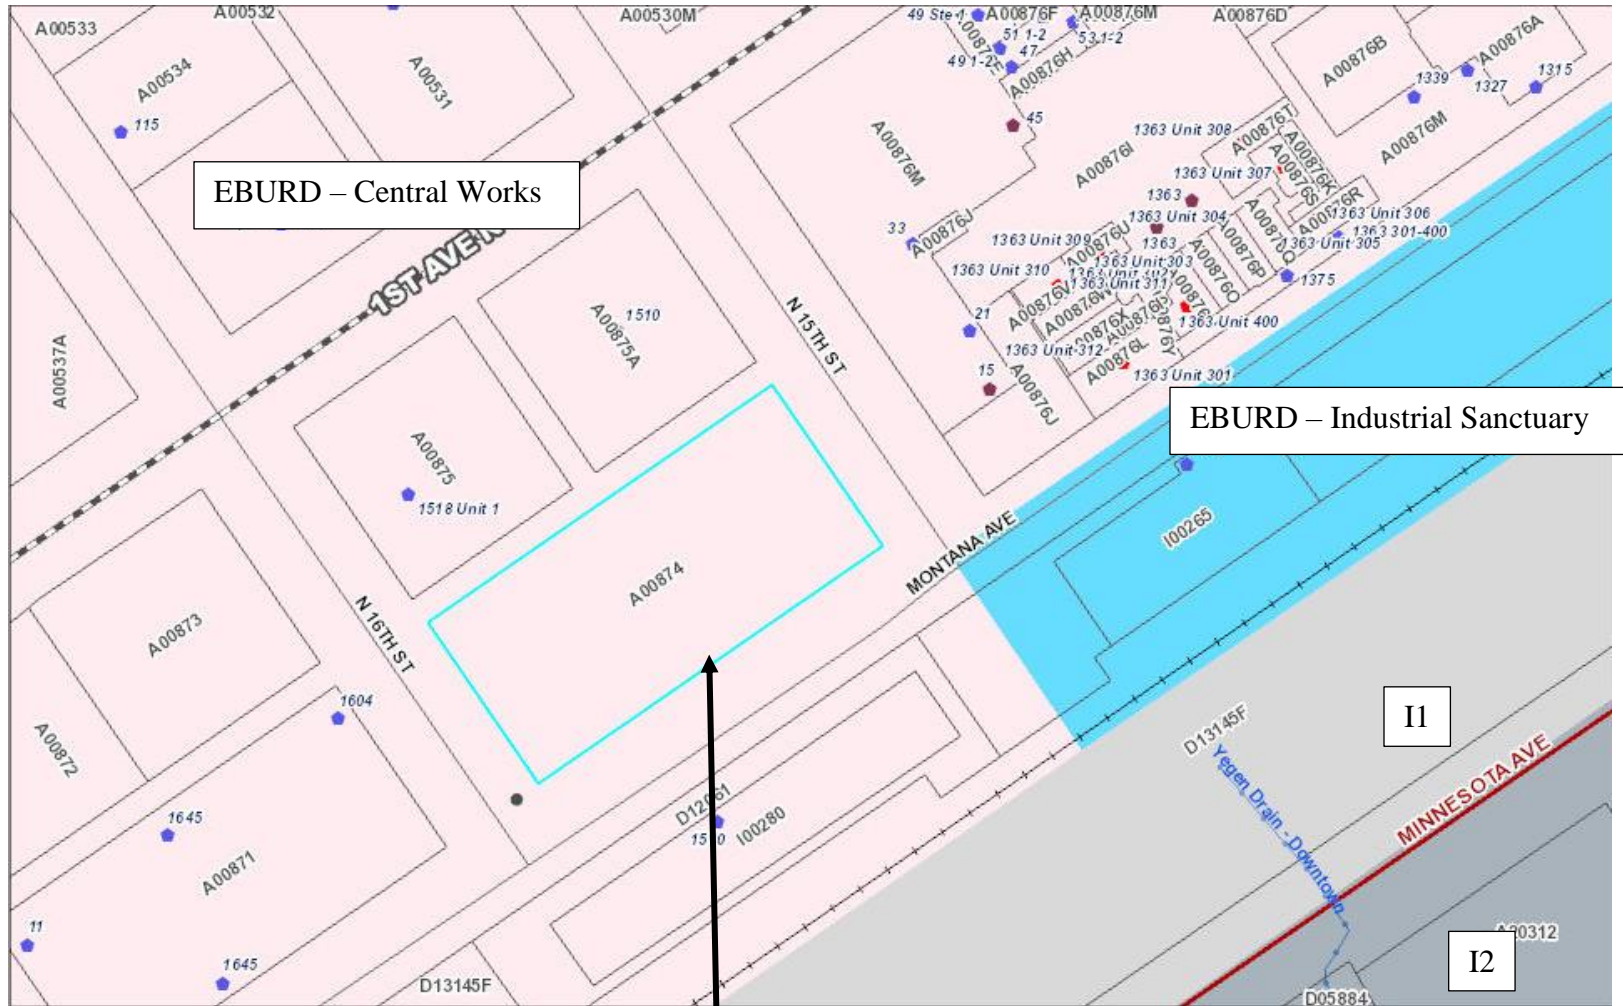

City Zone Change 989

Zoning Map and Site Photos

EBURD – Central Works

EBURD – Industrial Sanctuary

I1

I2

Existing Zone = EBURD-CW
Proposed = EBURD-IS

Subject Property from Montana Avenue

Subject property view north and east – Kairos Center

Subject property view north and west from Montana Avenue

View west on Montana Avenue

View south across Montana Avenue

View south and west across Montana Avenue