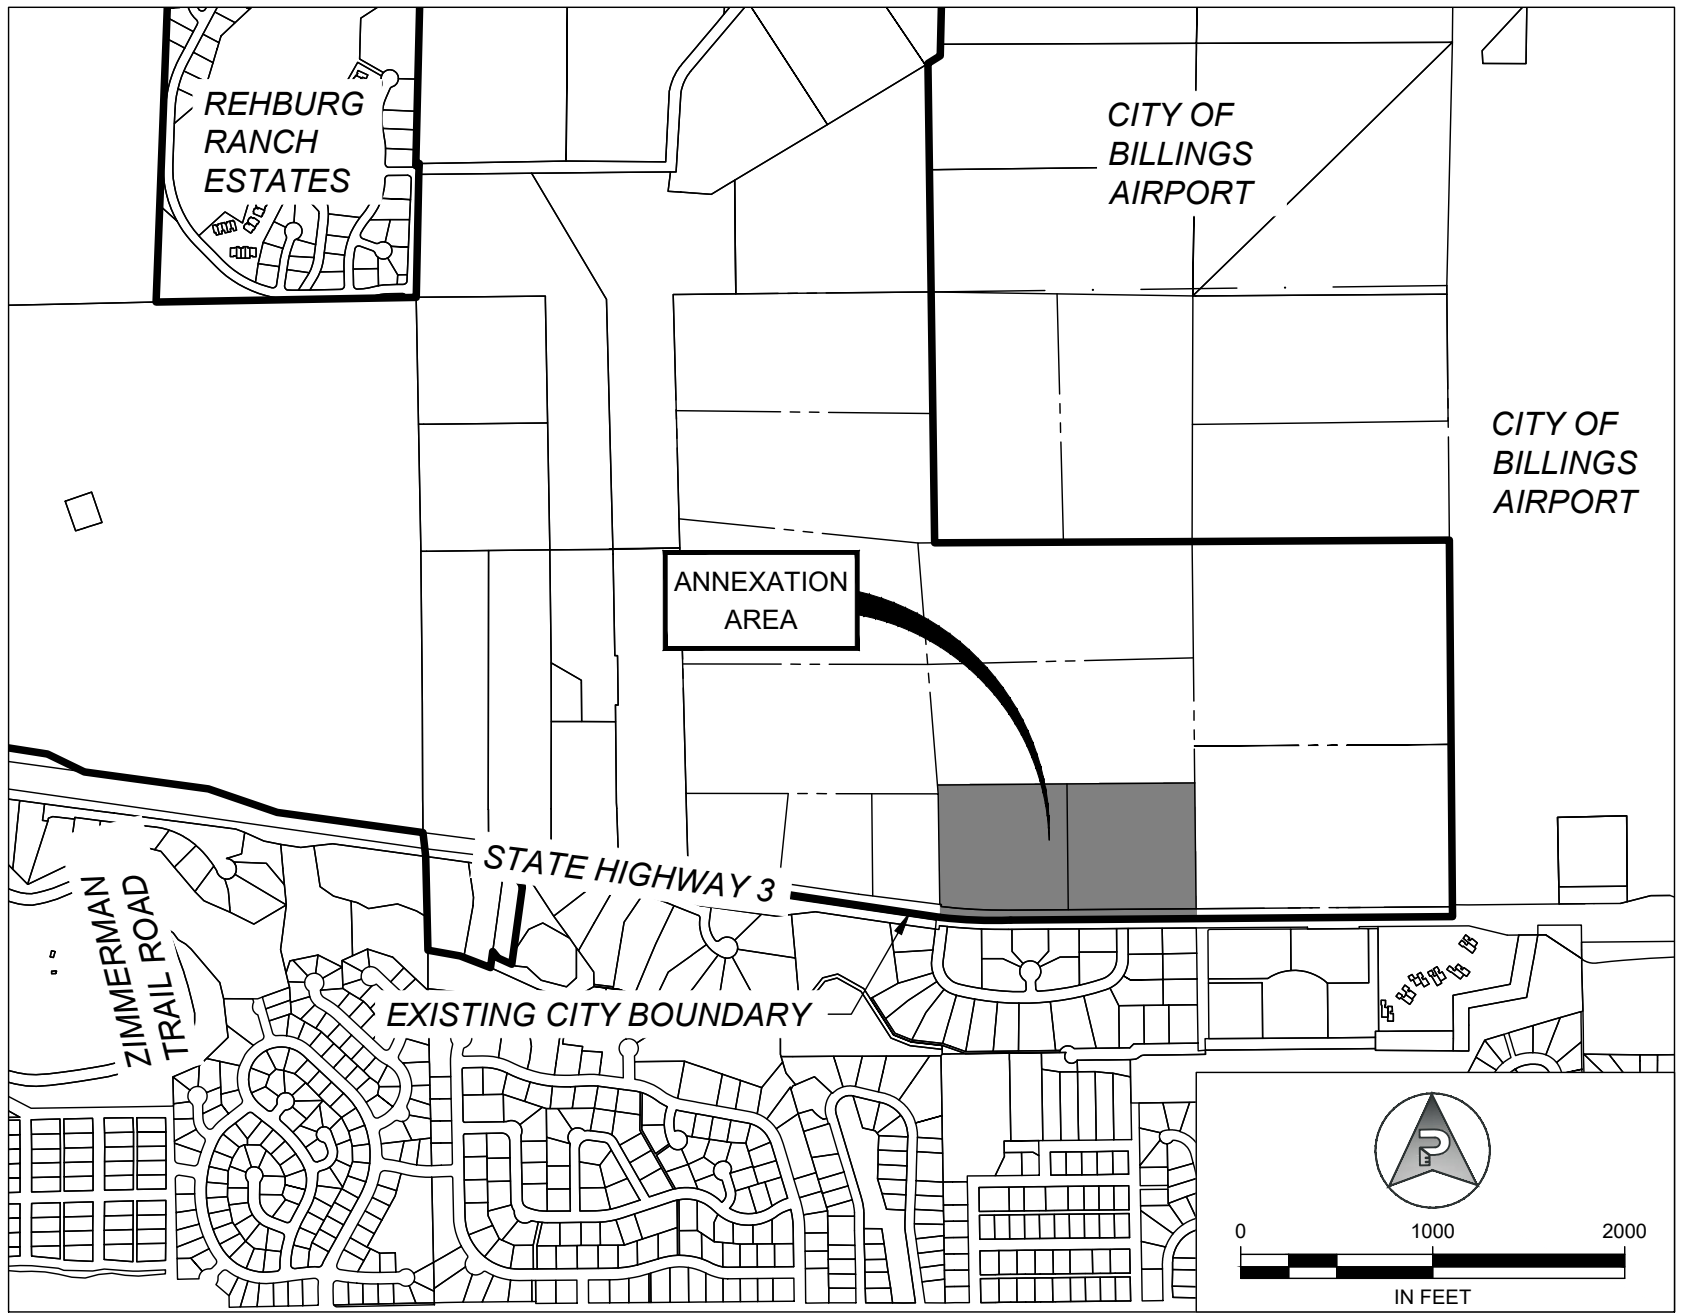

PROJECT TITLE
PETITION FOR ANNEXATION
C.O.S. 1889 AMENDED

SHEET TITLE
VICINITY MAP

DRAWN BY
TJK

DATE
Feb-21

CHECKED BY
CD

CLIENT
AVIATION
PROPERTIES, LLC

PERFORMANCE
ENGINEERING

608 NORTH 29TH STREET
BILLINGS, MT 59101

(406) 384-0080
www.performance-es.com

EXHIBIT
EX A

COPYRIGHT 2021 ©