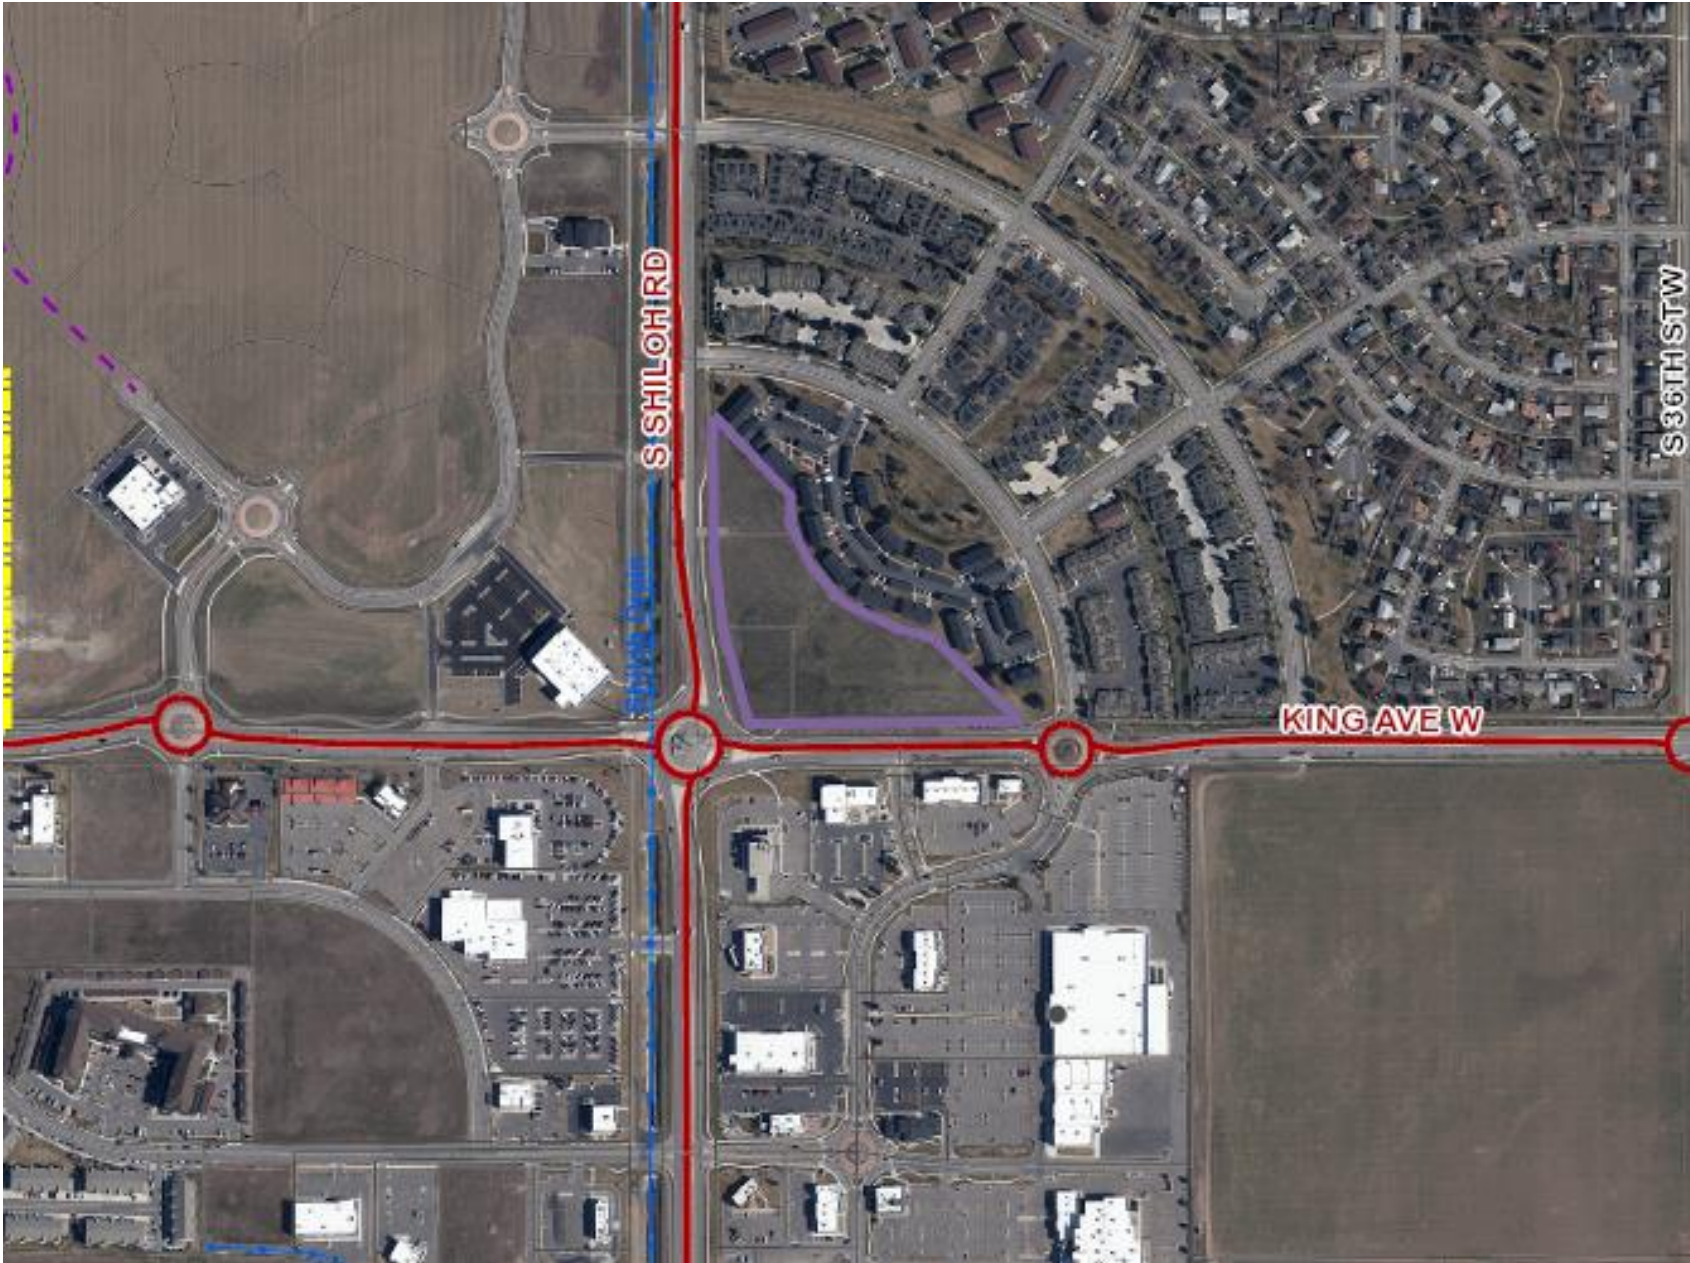

Zoning Map and Site Photos –SR 990 – Town Pump Bar & Casino King Ave W and Shiloh Road

Subject Property

Subject property – from Shiloh Road entry view east and south

View south along Shiloh Road to roundabout at King Avenue West

View north and east from Shiloh Road & King Ave West to Shiloh Glen apartments

View north along Shiloh Road from King Ave West roundabout

View west across Shiloh Road at REI in St Vincent's Healthcare Subdivision

View of roundabout at King Ave W and Shiloh Road