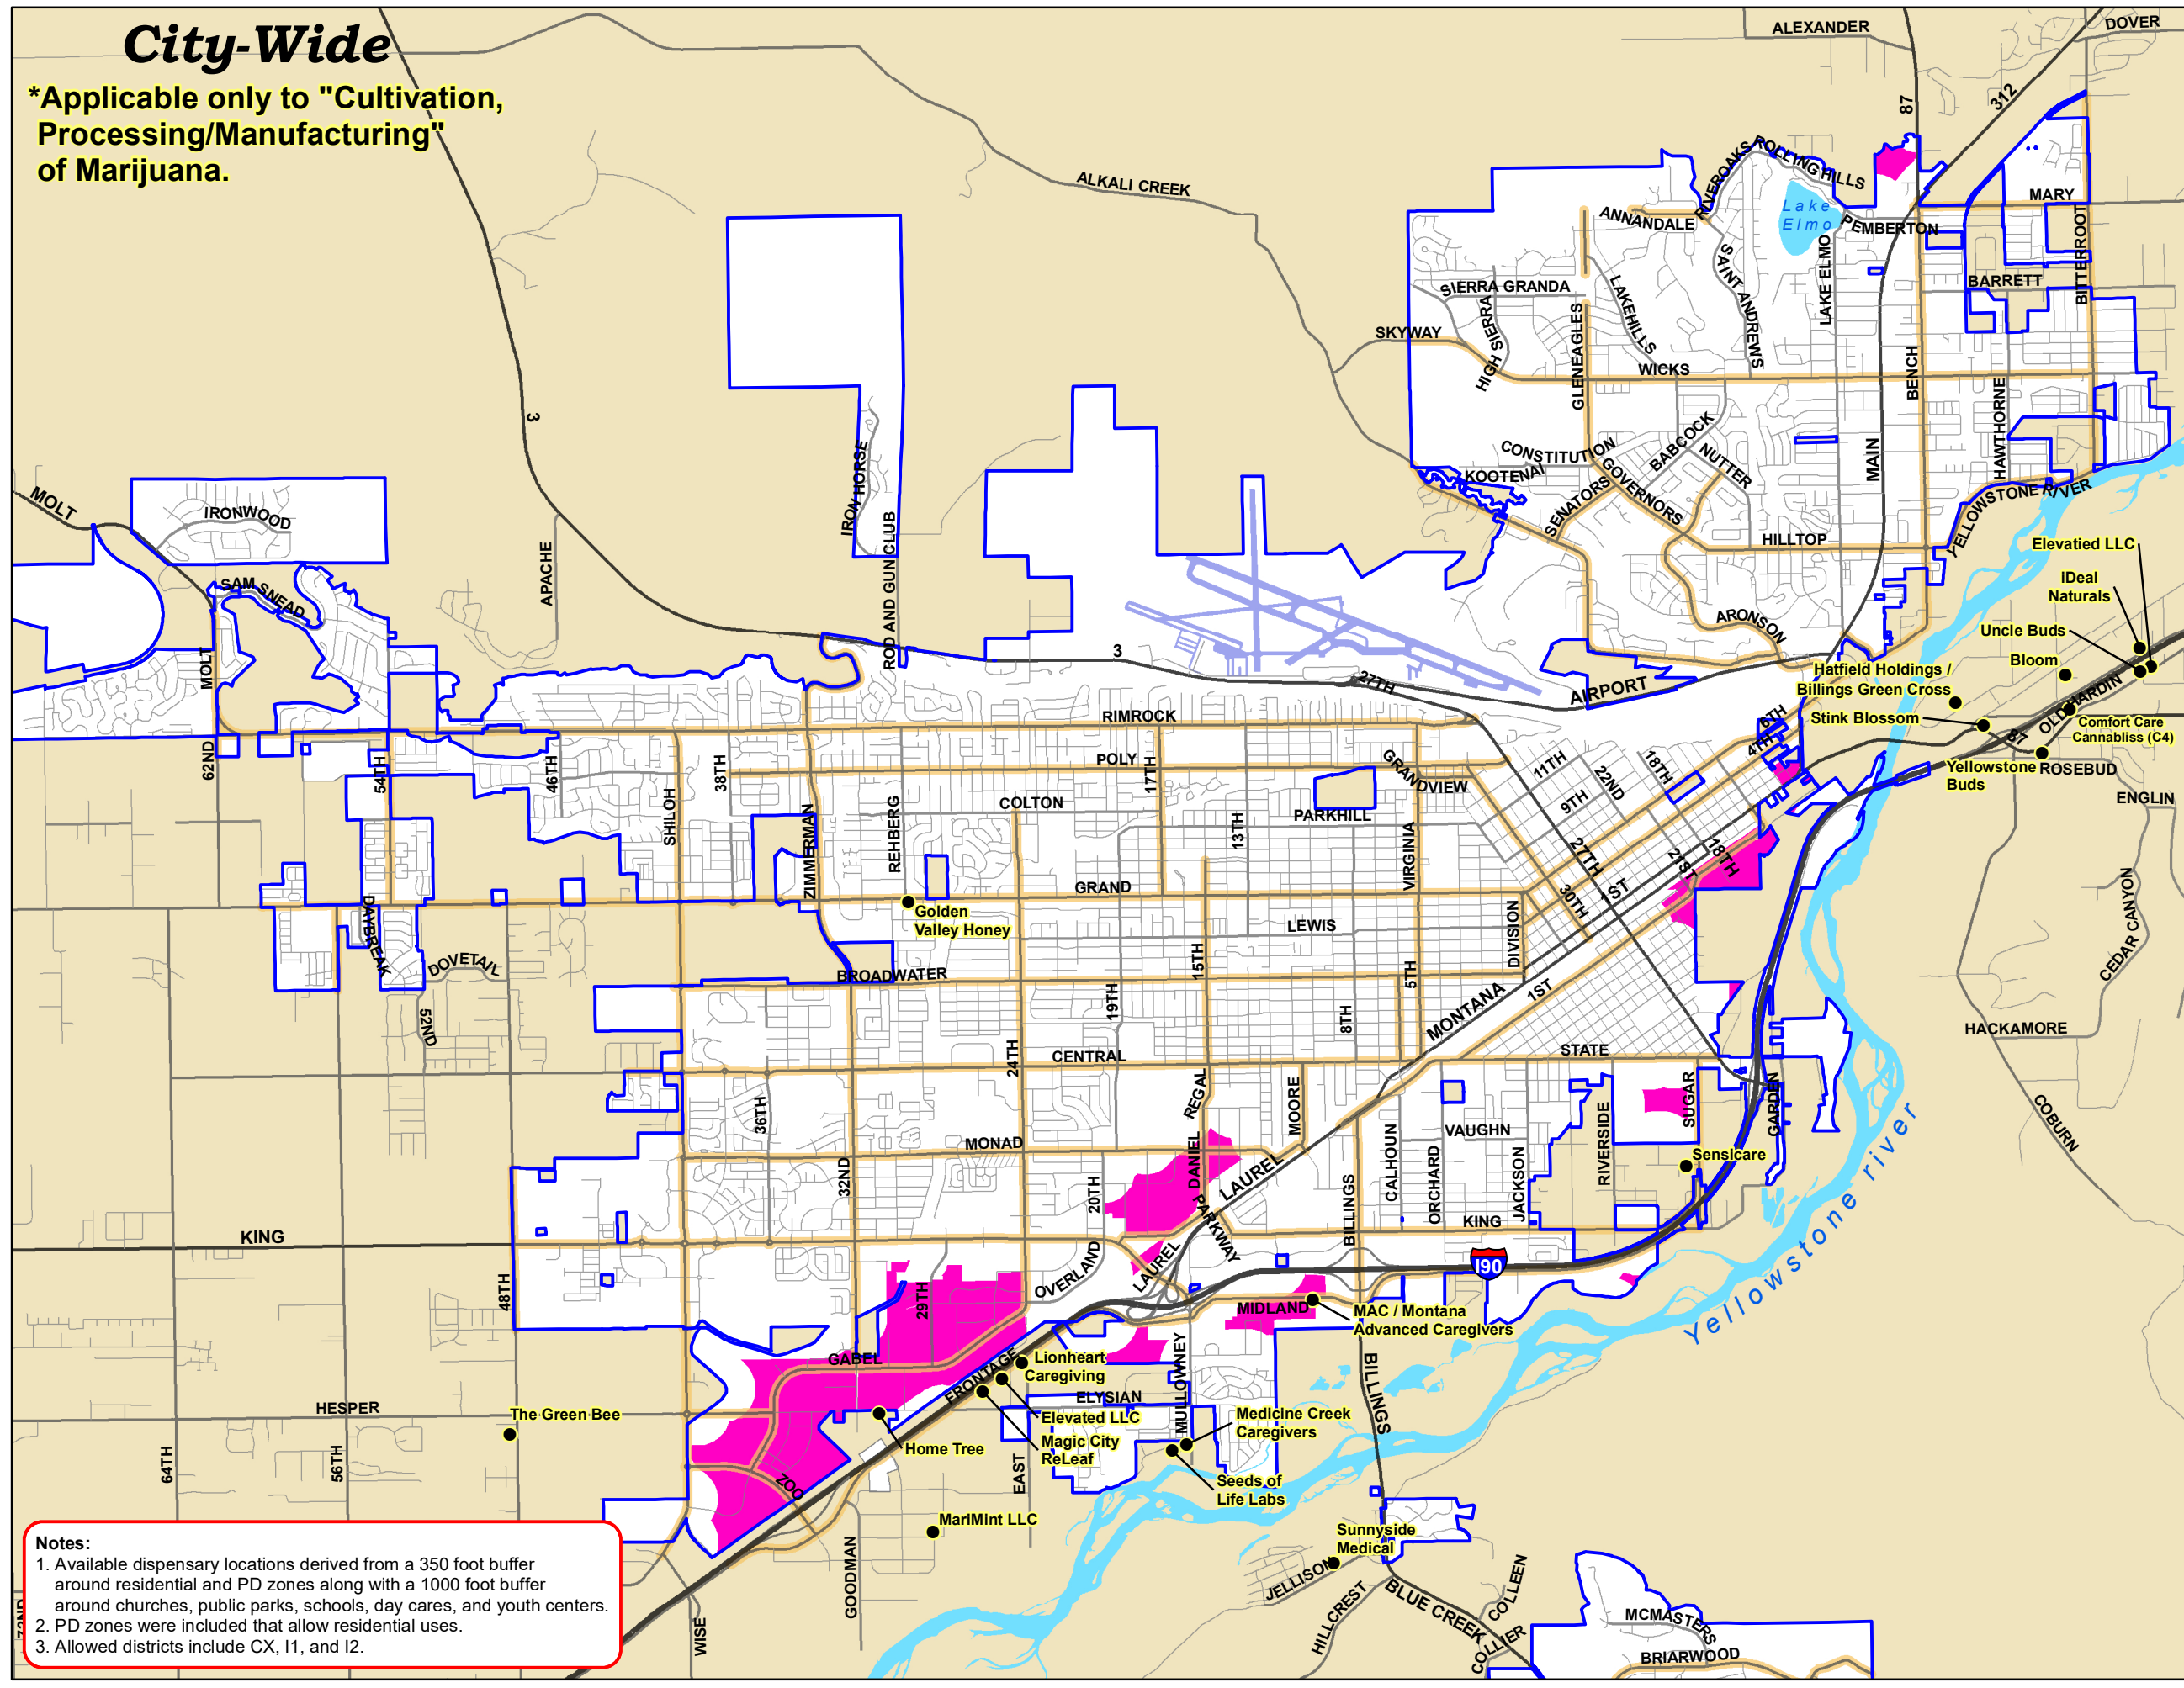

City-Wide

*Applicable only to "Cultivation, Processing/Manufacturing" of Marijuana.

City of Billings

Available Marijuana Dispensary Locations

(Inside Billings City Limits)

The parcel data mapped hereon does not constitute a legal survey. Inaccuracies exist with both the mapped data and the Montana Department of Revenue CAMA data; when seeking the definitive description of real property, consult the deed recorded at the Yellowstone County court house.

Legend

- Marijuana Dispensary
- Billings City Limits
- Available Dispensary
- Arterial Street 150 FT Buffer
- Billings International
- Yellowstone County
- Water Body

Scale = 1:60,000

Notes:
 1. Available dispensary locations derived from a 350 foot buffer around residential and PD zones along with a 1000 foot buffer around churches, public parks, schools, day cares, and youth centers.
 2. PD zones were included that allow residential uses.
 3. Allowed districts include CX, I1, and I2.