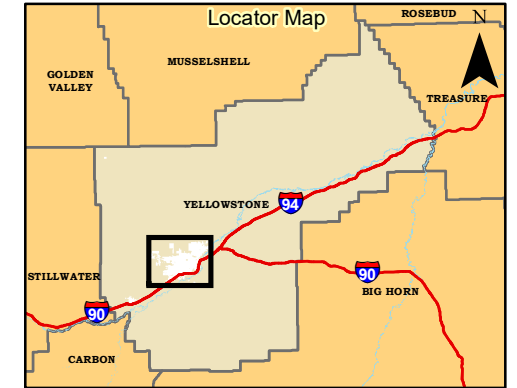

City-Wide

*Applicable only to "Cultivation, Processing/Manufacturing" of Marijuana.

City of Billings

Available Marijuana Dispensary Locations

(Inside Billings City Limits)

The parcel data mapped hereon does not constitute a legal survey. Inaccuracies exist with both the mapped data and the Montana Department of Revenue CAMA data; when seeking the definitive description of real property, consult the deed recorded at the Yellowstone County court house.

Legend

- Marijuana Dispensary
- Billings City Limits
- Available Dispensary
- Arterial Street 150 FT Buffer
- Billings International
- Yellowstone County
- Water Body

Scale = 1:60,000

Notes:
 1. Available dispensary locations derived from a 350 foot buffer around residential and PD zones along with a 1000 foot buffer around churches, public parks, schools, day cares, and youth centers.
 2. PD zones were included that allow residential uses.
 3. Allowed districts include CX, I1, and I2.