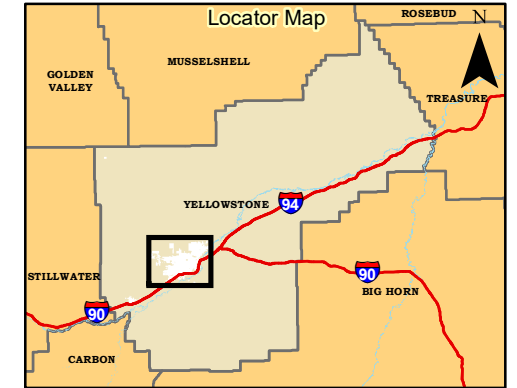

City-Wide

*Applicable only to Marijuana Dispensaries.

City of Billings

Available Marijuana Dispensary Locations

(Inside Billings City Limits)

The parcel data mapped hereon does not constitute a legal survey. Inaccuracies exist with both the mapped data and the Montana Department of Revenue CAMA data; when seeking the definitive description of real property, consult the deed recorded at the Yellowstone County court house.

Legend

- Marijuana Dispensary
- Billings City Limits
- Available Dispensary Loc
- Arterial Street 150 FT Buffer
- Billings International
- Yellowstone County
- Water Body

Scale = 1:60,000

Notes:
 1. Available dispensary locations derived from a 350 foot buffer around residential and PD zones along with a 600 foot buffer around churches, public parks, and schools.
 2. PD zones were included that allow residential uses.
 3. Allowed districts now include CX, I1, I2, CMU1, and CMU2.