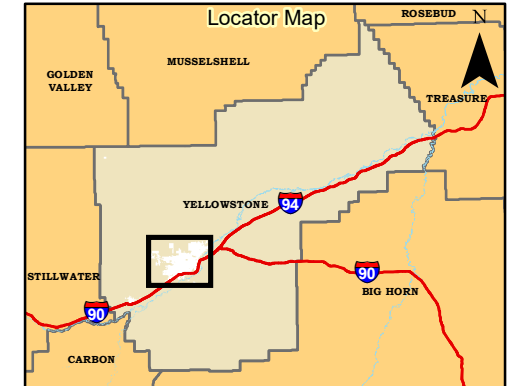

City-Wide

Marijuana Regulation Initiative

City of Billings

Available Marijuana Dispensary Locations

(Inside Billings City Limits)

The parcel data mapped hereon does not constitute a legal survey. Inaccuracies exist with both the mapped data and the Montana Department of Revenue CAMA data; when seeking the definitive description of real property, consult the deed recorded at the Yellowstone County court house.

Legend

- Marijuana Dispensary
- Billings City Limits
- Available Dispensary
- Arterial Street 150 FT Buffer
- Billings International
- Yellowstone County
- Water Body

Scale = 1:60,000