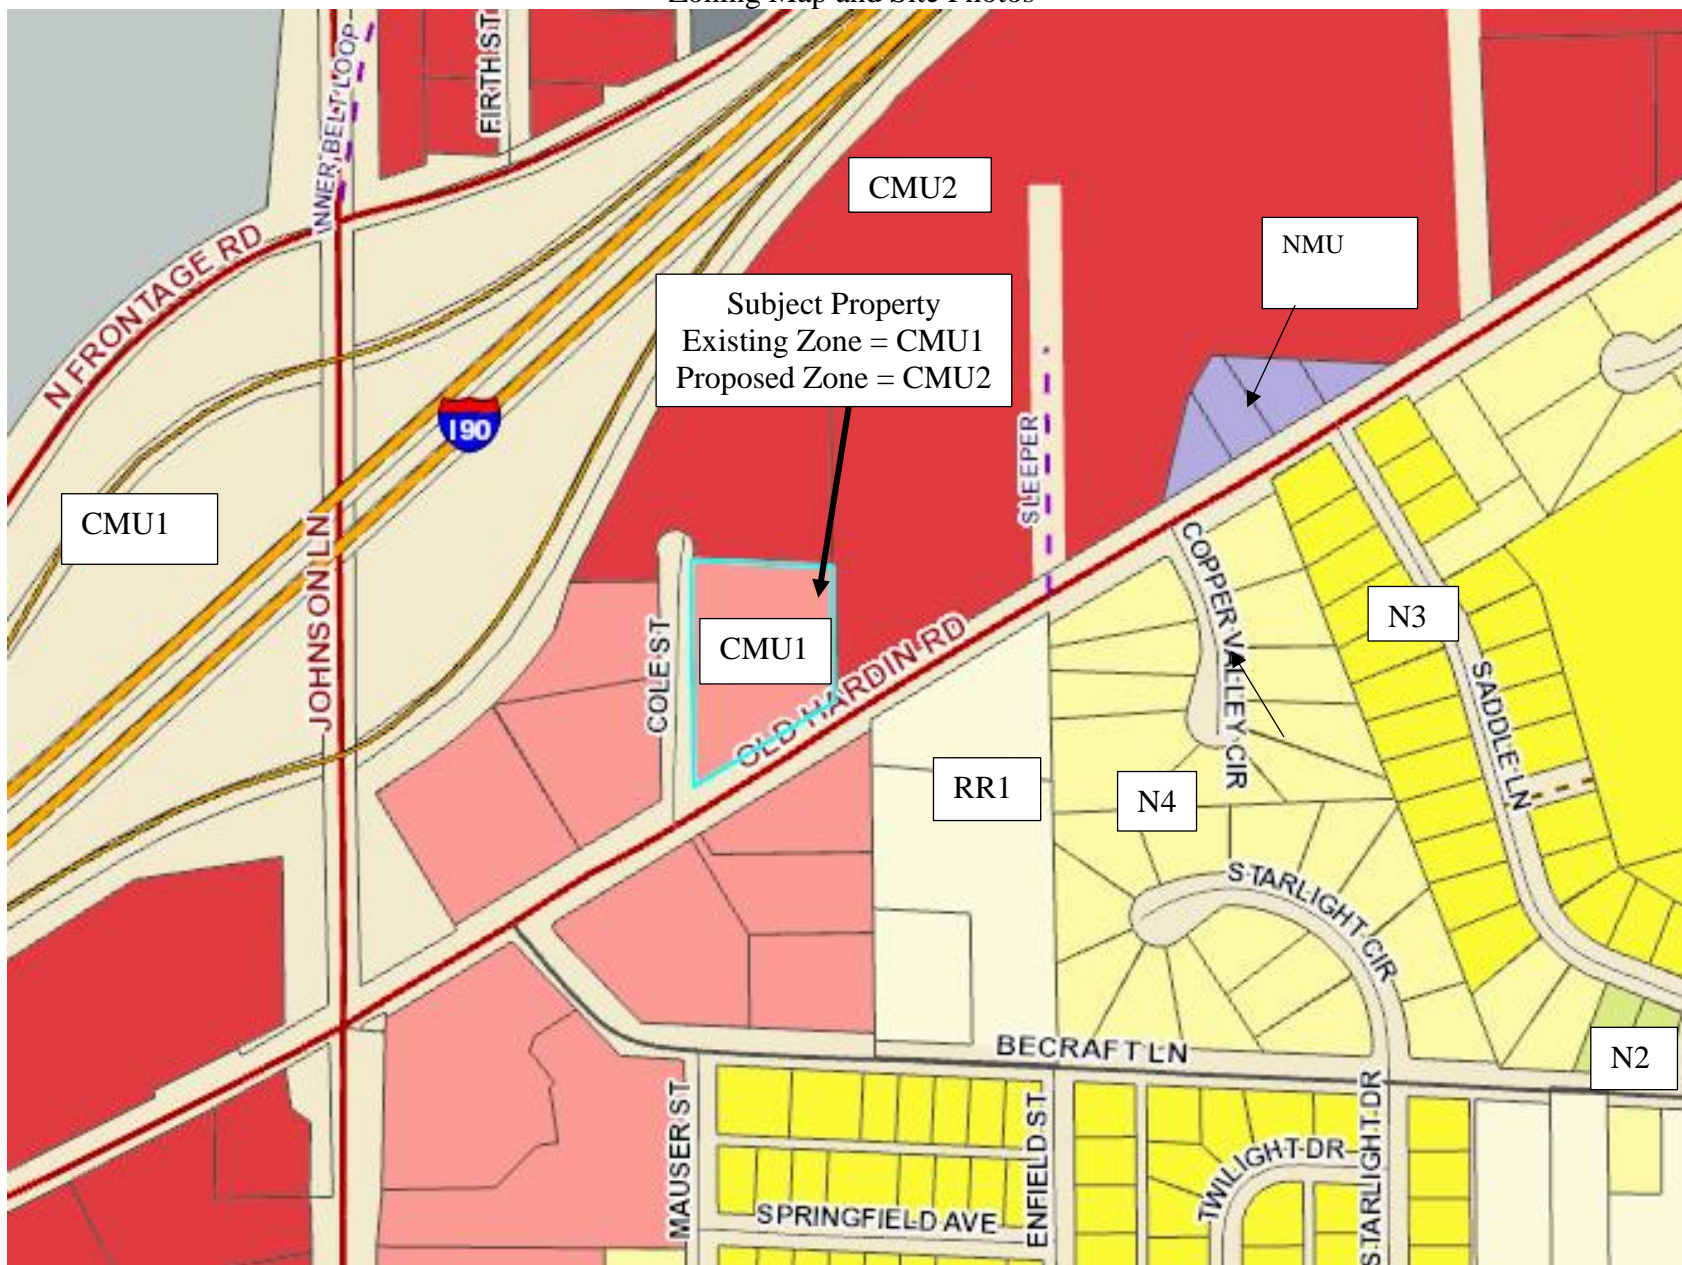

County Zone Change 706 – 2919 Old Hardin Road – CMU1 to CMU2
Zoning Map and Site Photos

Subject Property from Old Hardin Road view North

View north and west

View west along Old Hardin Rd

View south and west across Old Hardin Rd

View south and east across Old Hardin Rd

View east along Old Hardin Rd