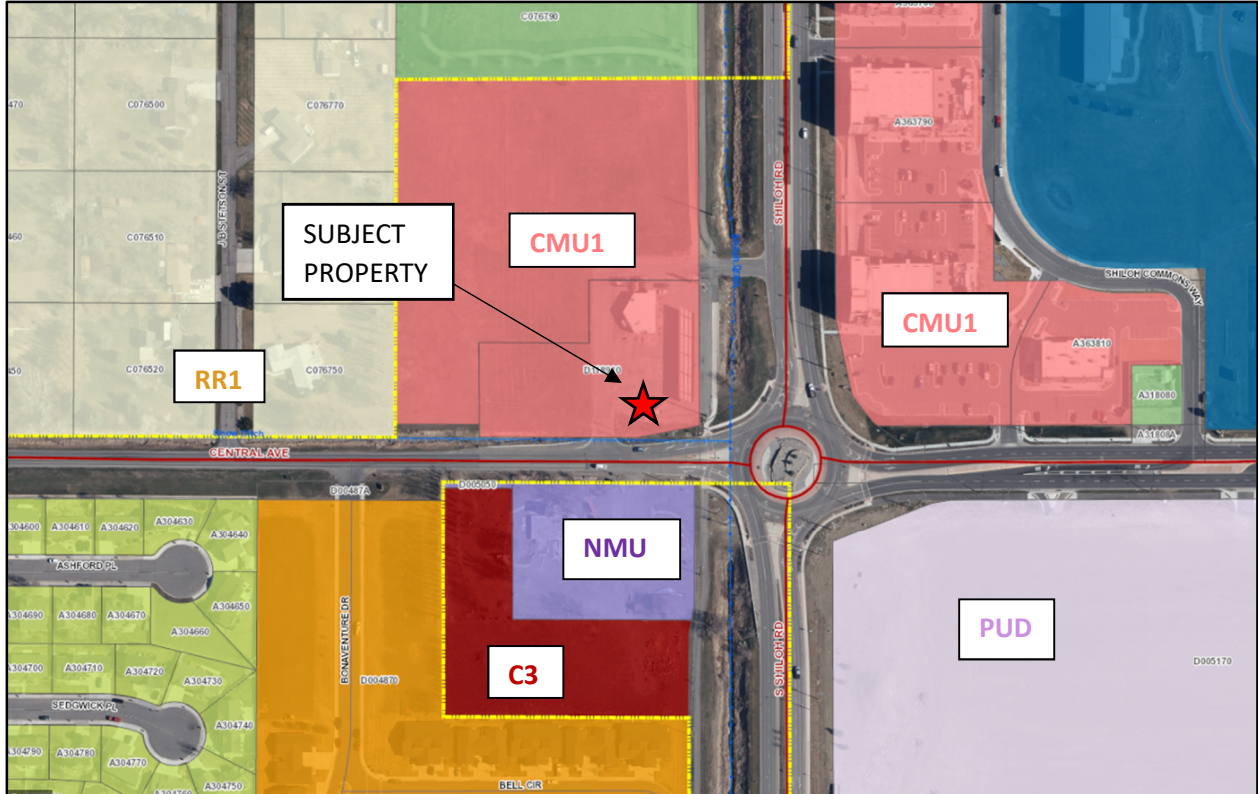

16 Shiloh Rd – Mountain Mudd Coffee Kiosk

City/County Map

Zoning Map

Kiosk Looking SOUTH

Kiosk Looking Southeast

EAST

WEST