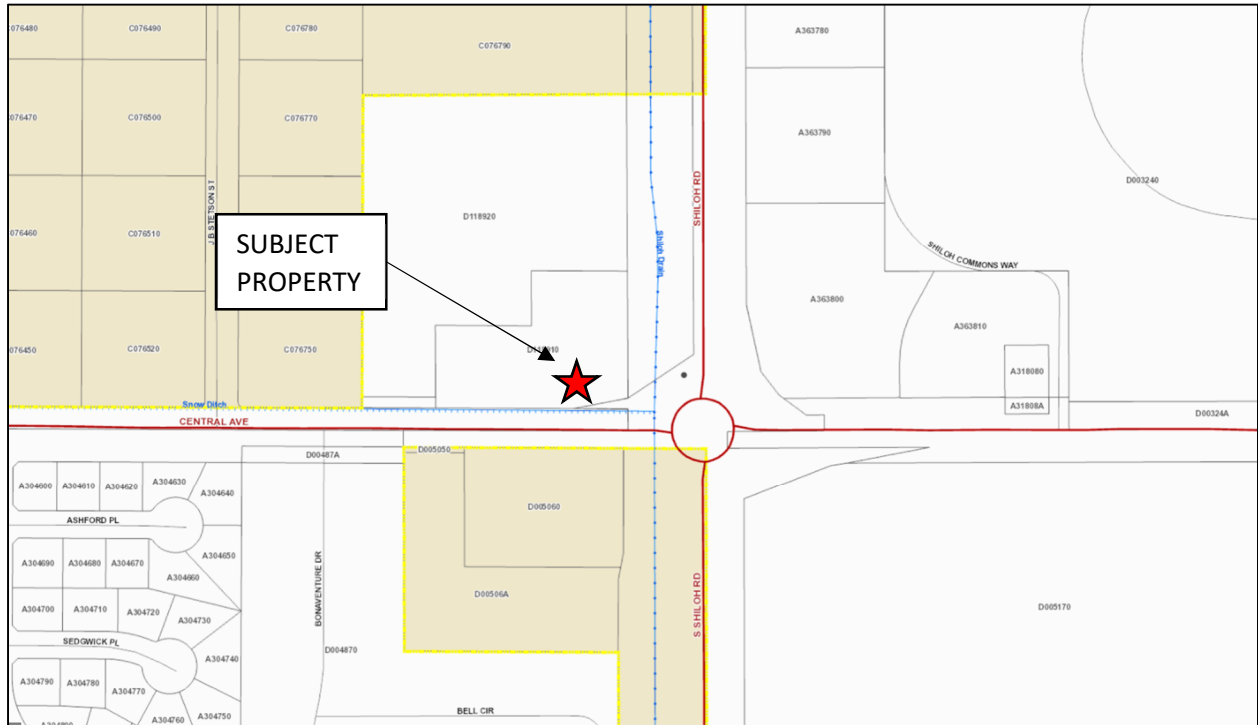

16 Shiloh Rd – Mountain Mudd Coffee Kiosk

City/County Map

Zoning Map

Kiosk Looking SOUTH

Kiosk Looking Southeast

EAST

WEST