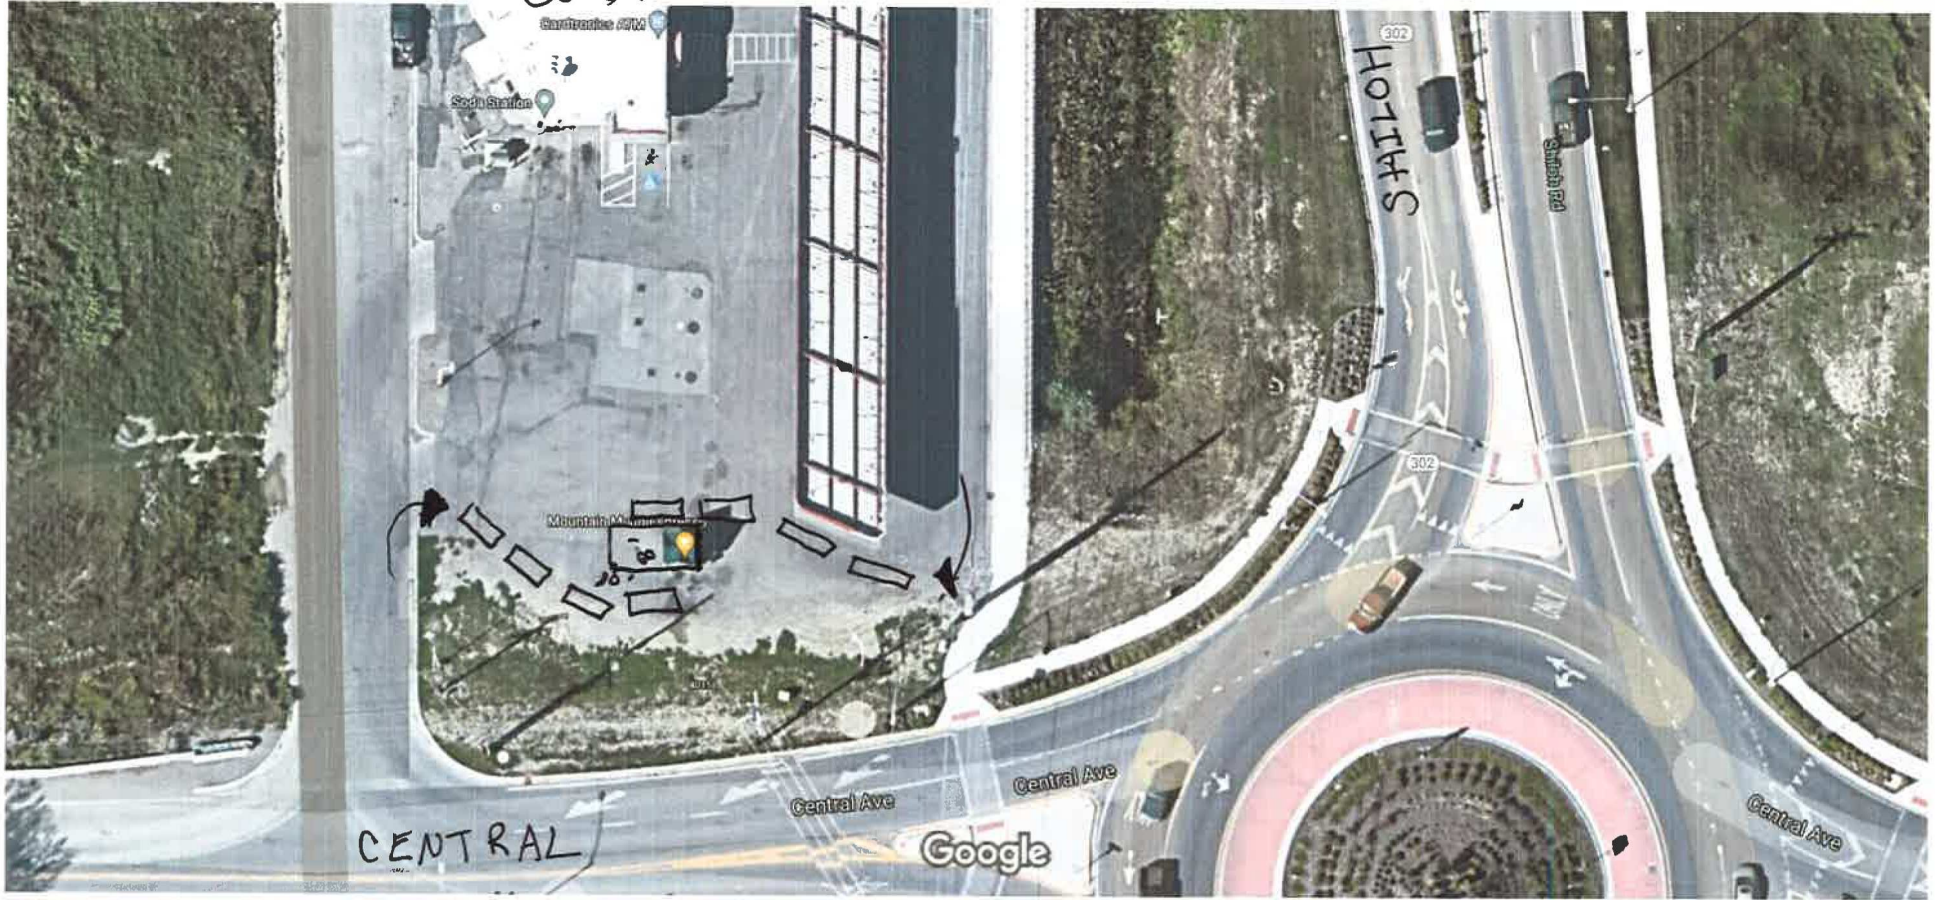

Google Maps

16 Shiloh Road

Map data ©2021, Map data ©2021 20 ft