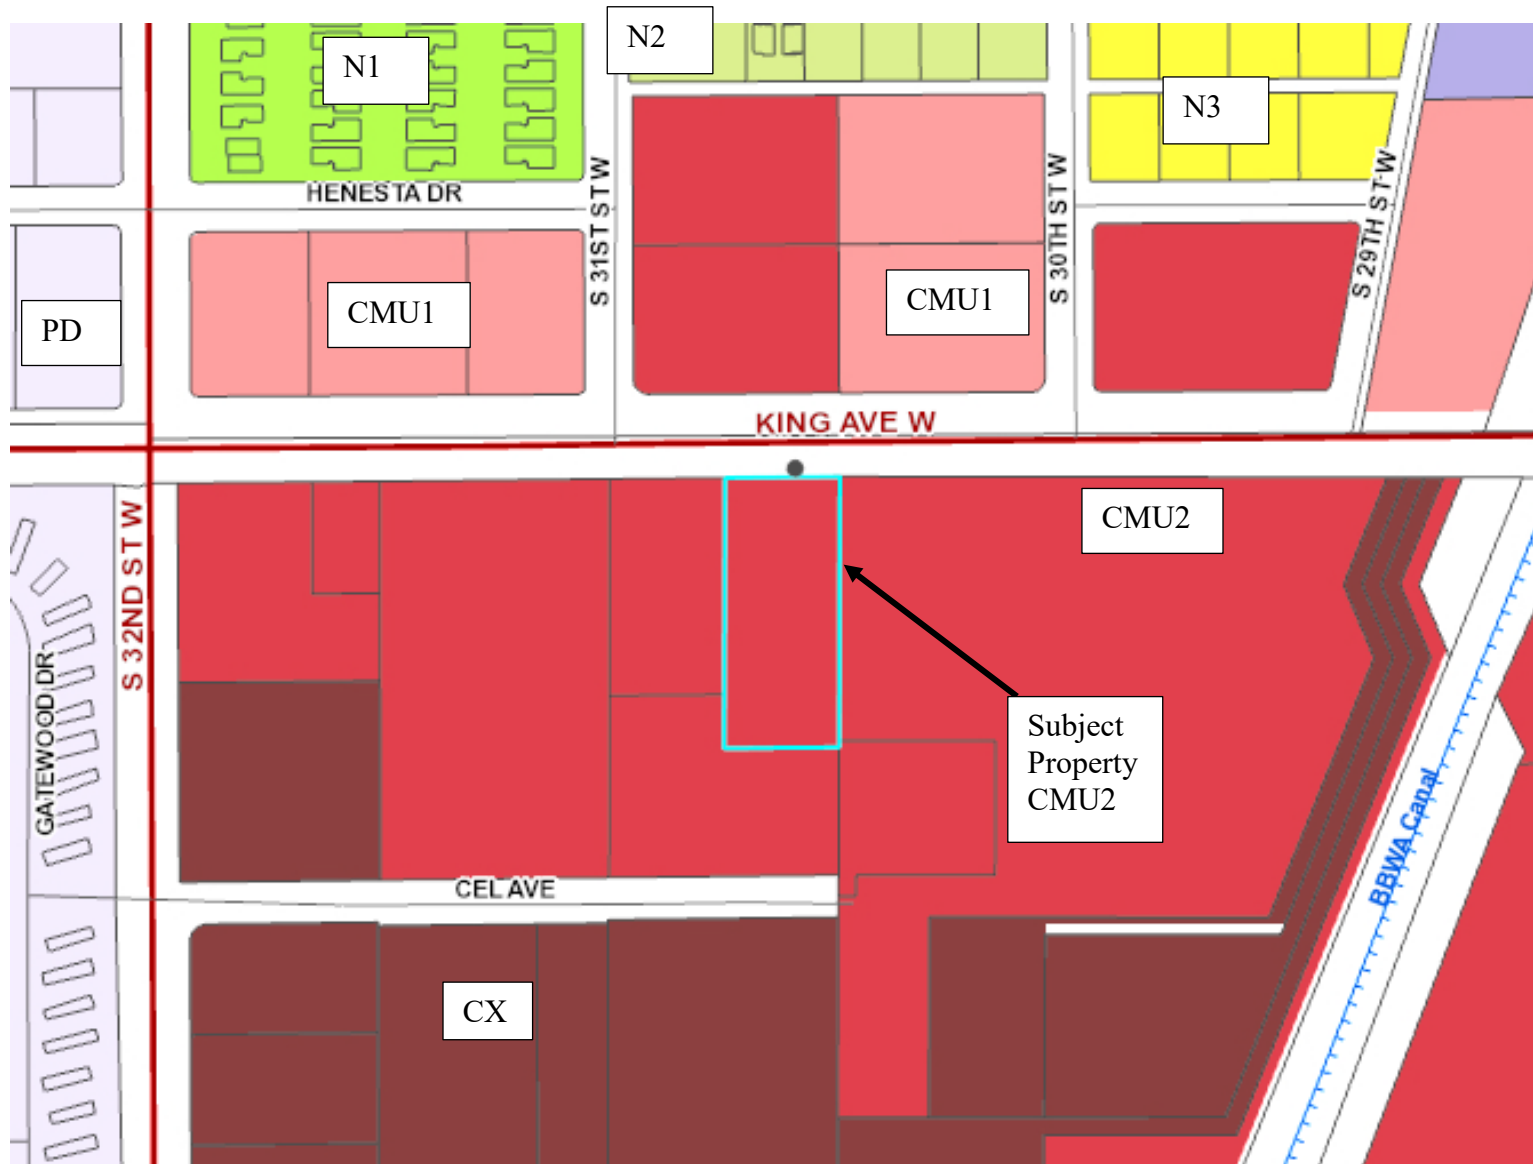

Zoning Map and Site Photos

Variance 1350

Subject Property

Subject Property – 3032 King Ave W

View east on King Ave W

View north and east across King Ave W

View north and east across King Ave W

Mercedes  
Benz

View north across King Ave W

View south and west across subject property

View north and west across King Ave W