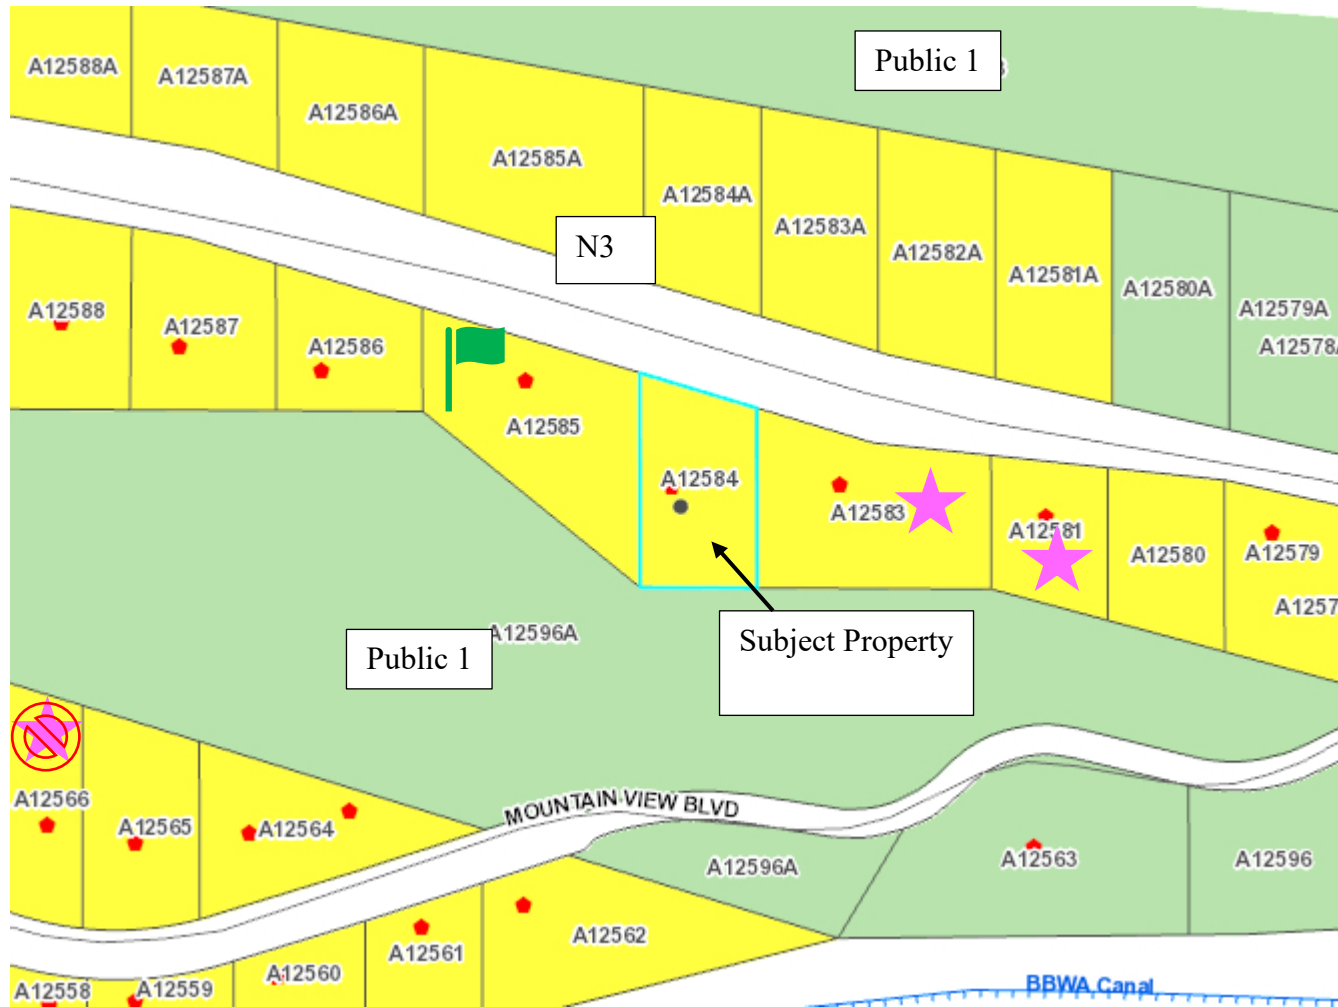

City Variance 1352 – 198 Mountain View Blvd

Zoning Map and Site Photos

Applicant's photo

Applicant Photo of existing garage

Applicant Photo

Subject Property

Existing garage – dwelling below and to the left

Existing shed to the west of the garage

200 Mountain View Blvd – west of subject property

View west on Mountain View Blvd

View east on Mountain View Blvd

Similar setback on property east of subject property