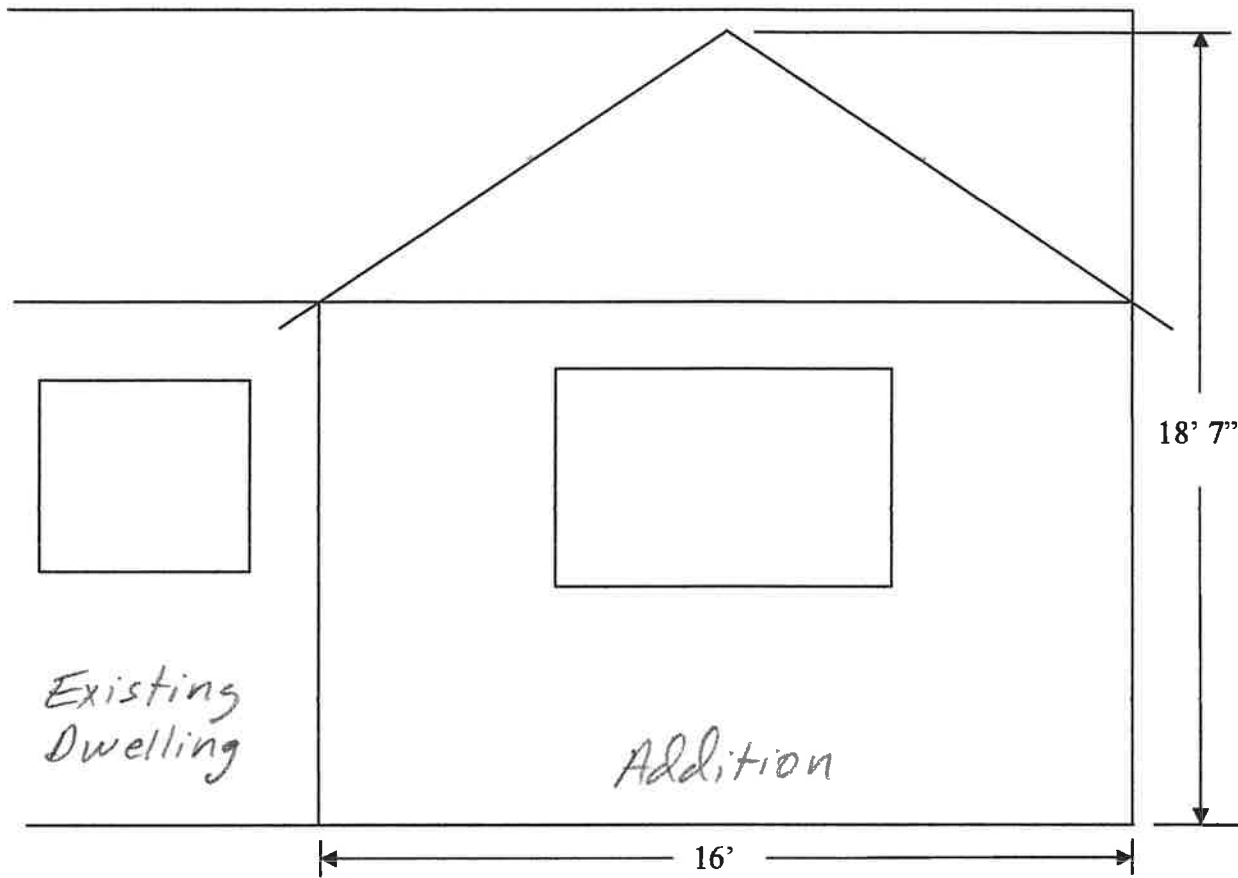

Project: BP-22-03691
 Dining Room Addition
 5821 Shooting Star Trail

Site Plan
 (NOT TO SCALE)

NOT TO SCALE

Dining Room Addition – Basic Concept
View looking West

Existing Dwelling

Addition

16'

18' 7"

NOT TO SCALE

Dining Room Addition – Basic Concept
View looking South