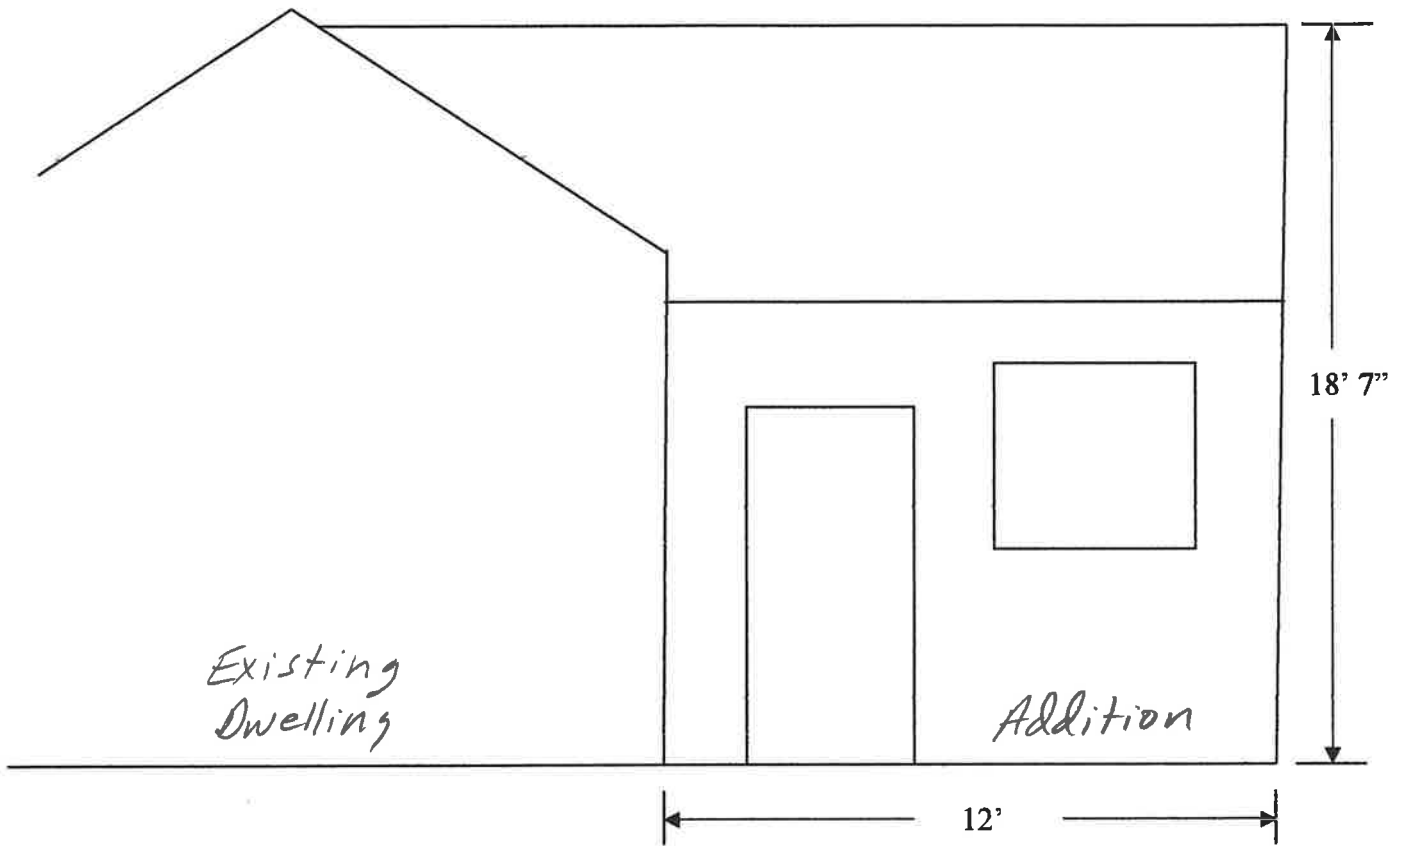

Project: BP-22-03691
 Dining Room Addition
 5821 Shooting Star Trail

Site Plan
 (NOT TO SCALE)

NOT TO SCALE

Dining Room Addition – Basic Concept
View looking West

Existing Dwelling

Addition

16'

18' 7"

NOT TO SCALE

Dining Room Addition – Basic Concept
View looking South