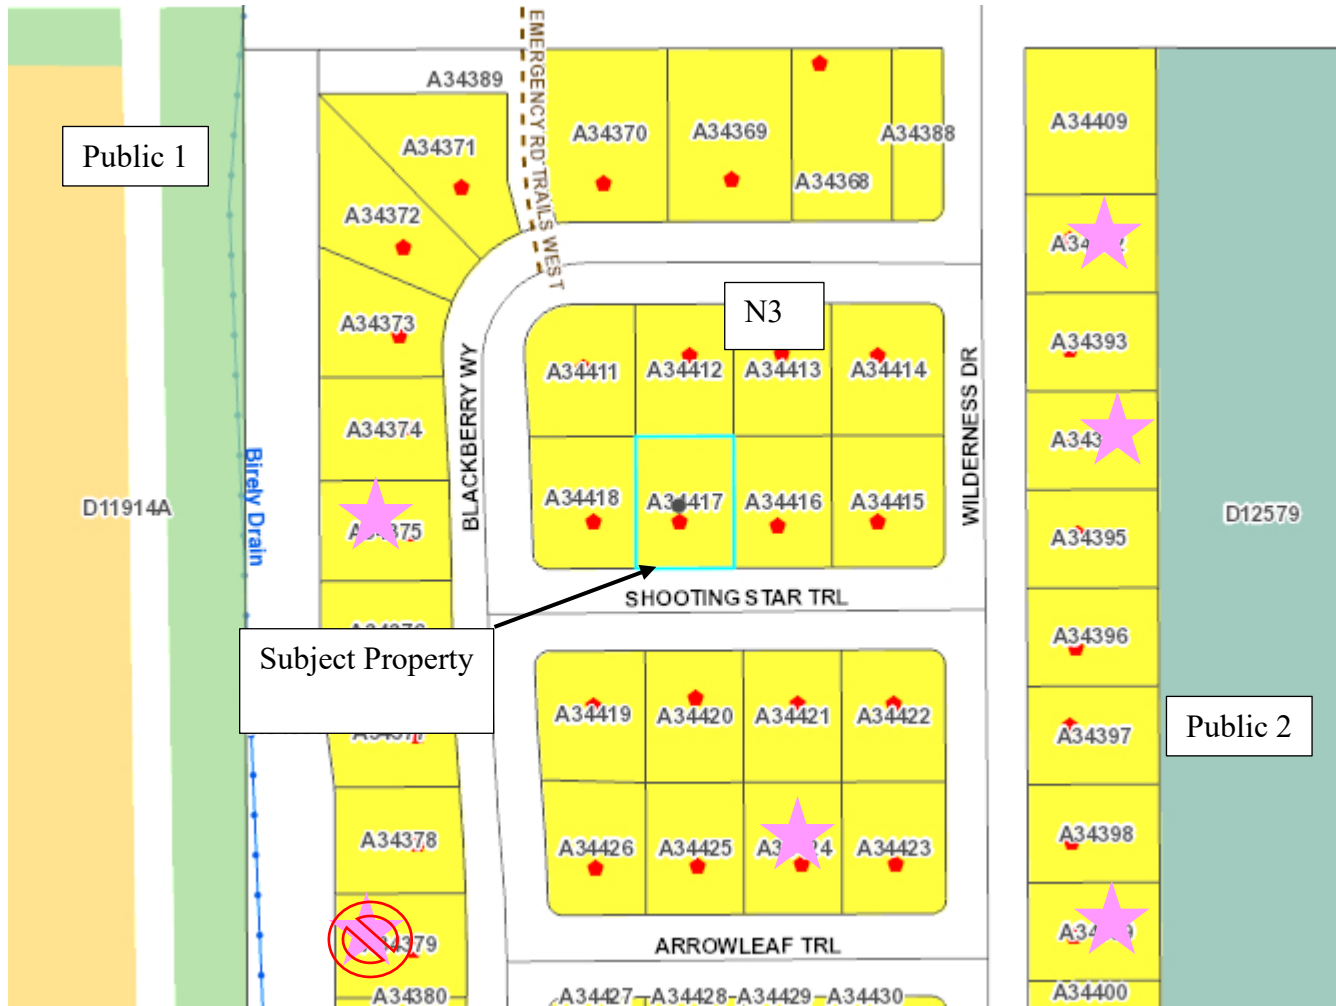

City Variance 1354 – 5821 Shooting Star Trail

Zoning Map and Site Photos

Subject Property

View of adjacent dwelling to the west

View east on Shooting Star Trail

View south across Shooting Star Trail