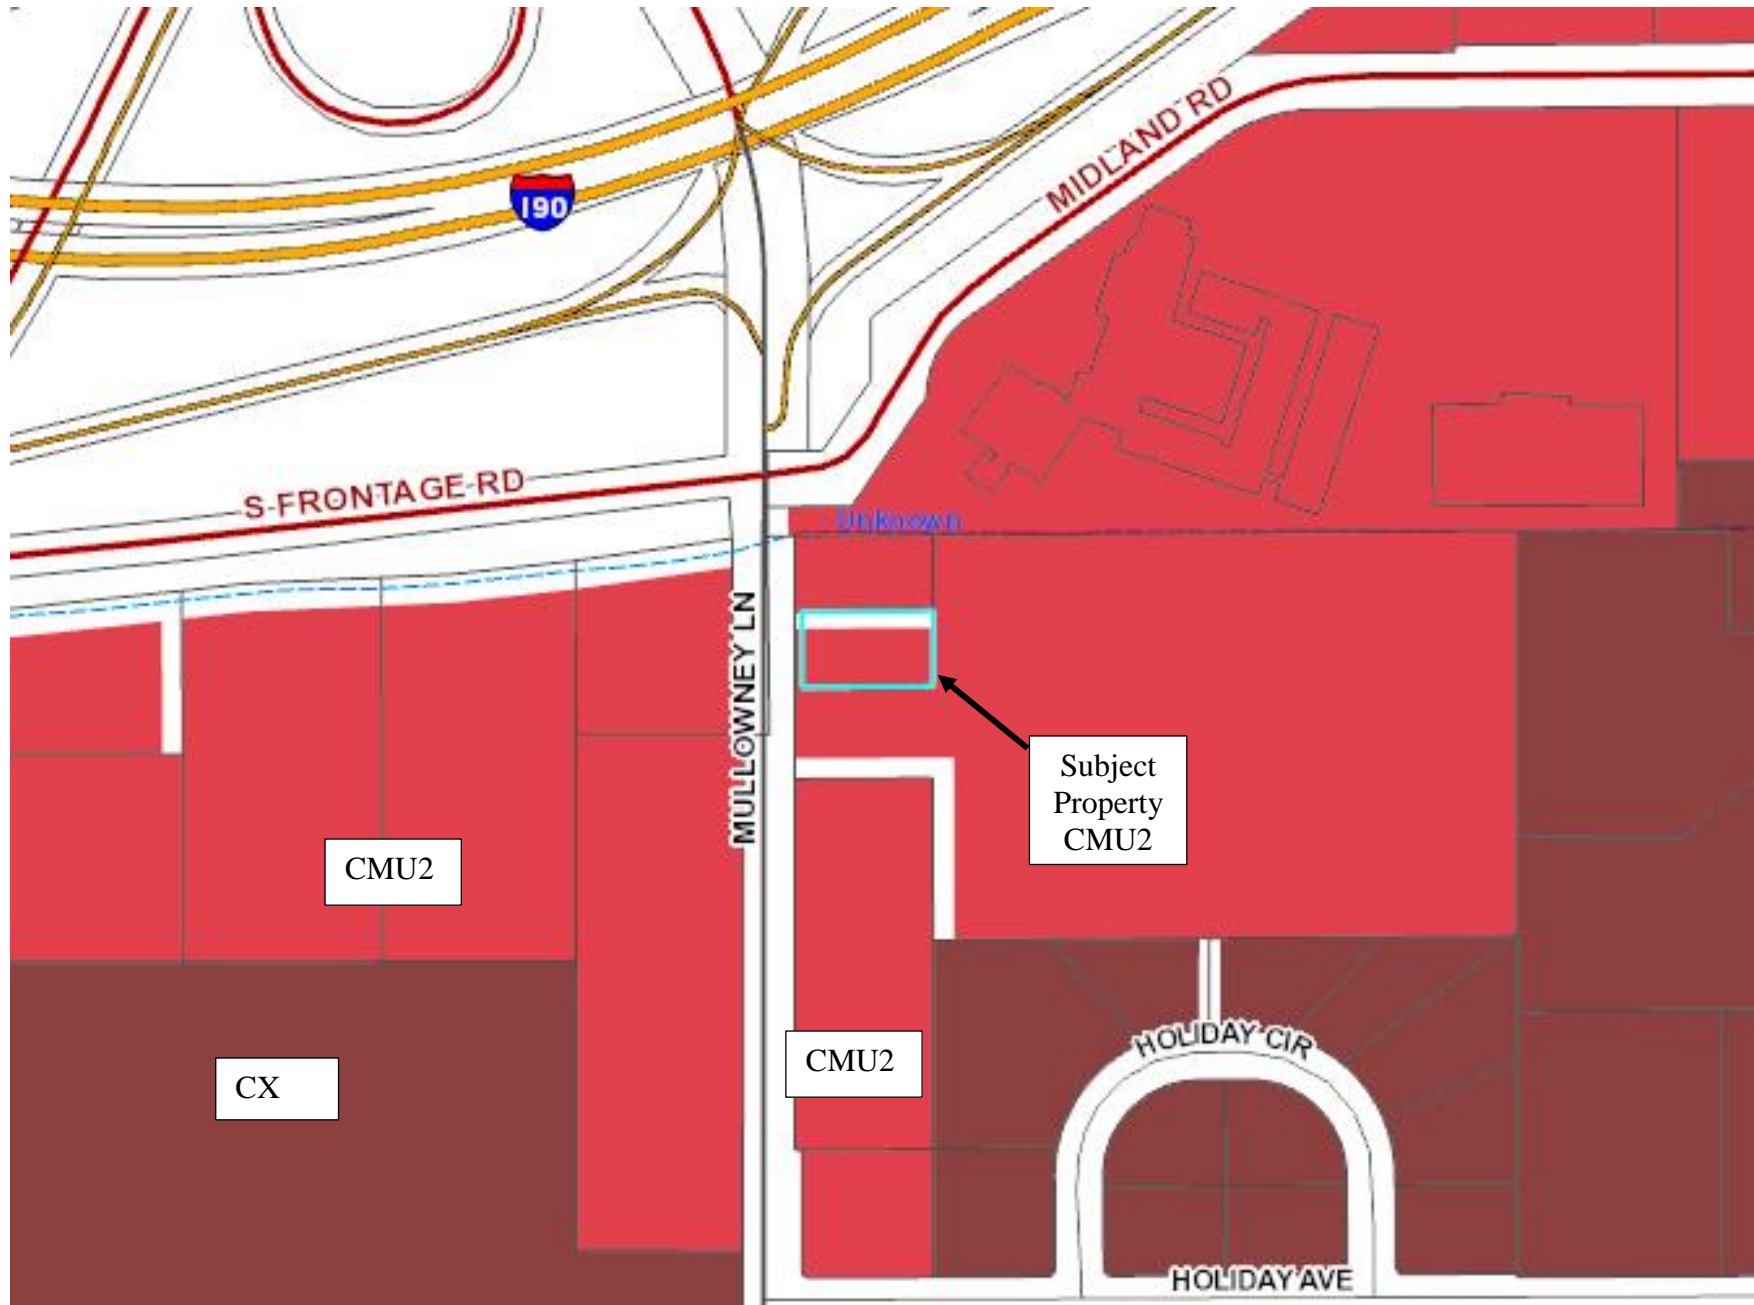

Zoning Map and Site Photos –SR 991 – Wild Tornado Bar and Casino – 1225 Mallowney Lane

Subject Property

Subject property – view from Mullowney Lane

View north along Mullowney Lane

View south along Muldowney Lane

View west across Muldowney Lane

View north and west to Midland Rd intersection

View east under fuel canopy to building to be renovated

Street View 2019

Street view August 2021