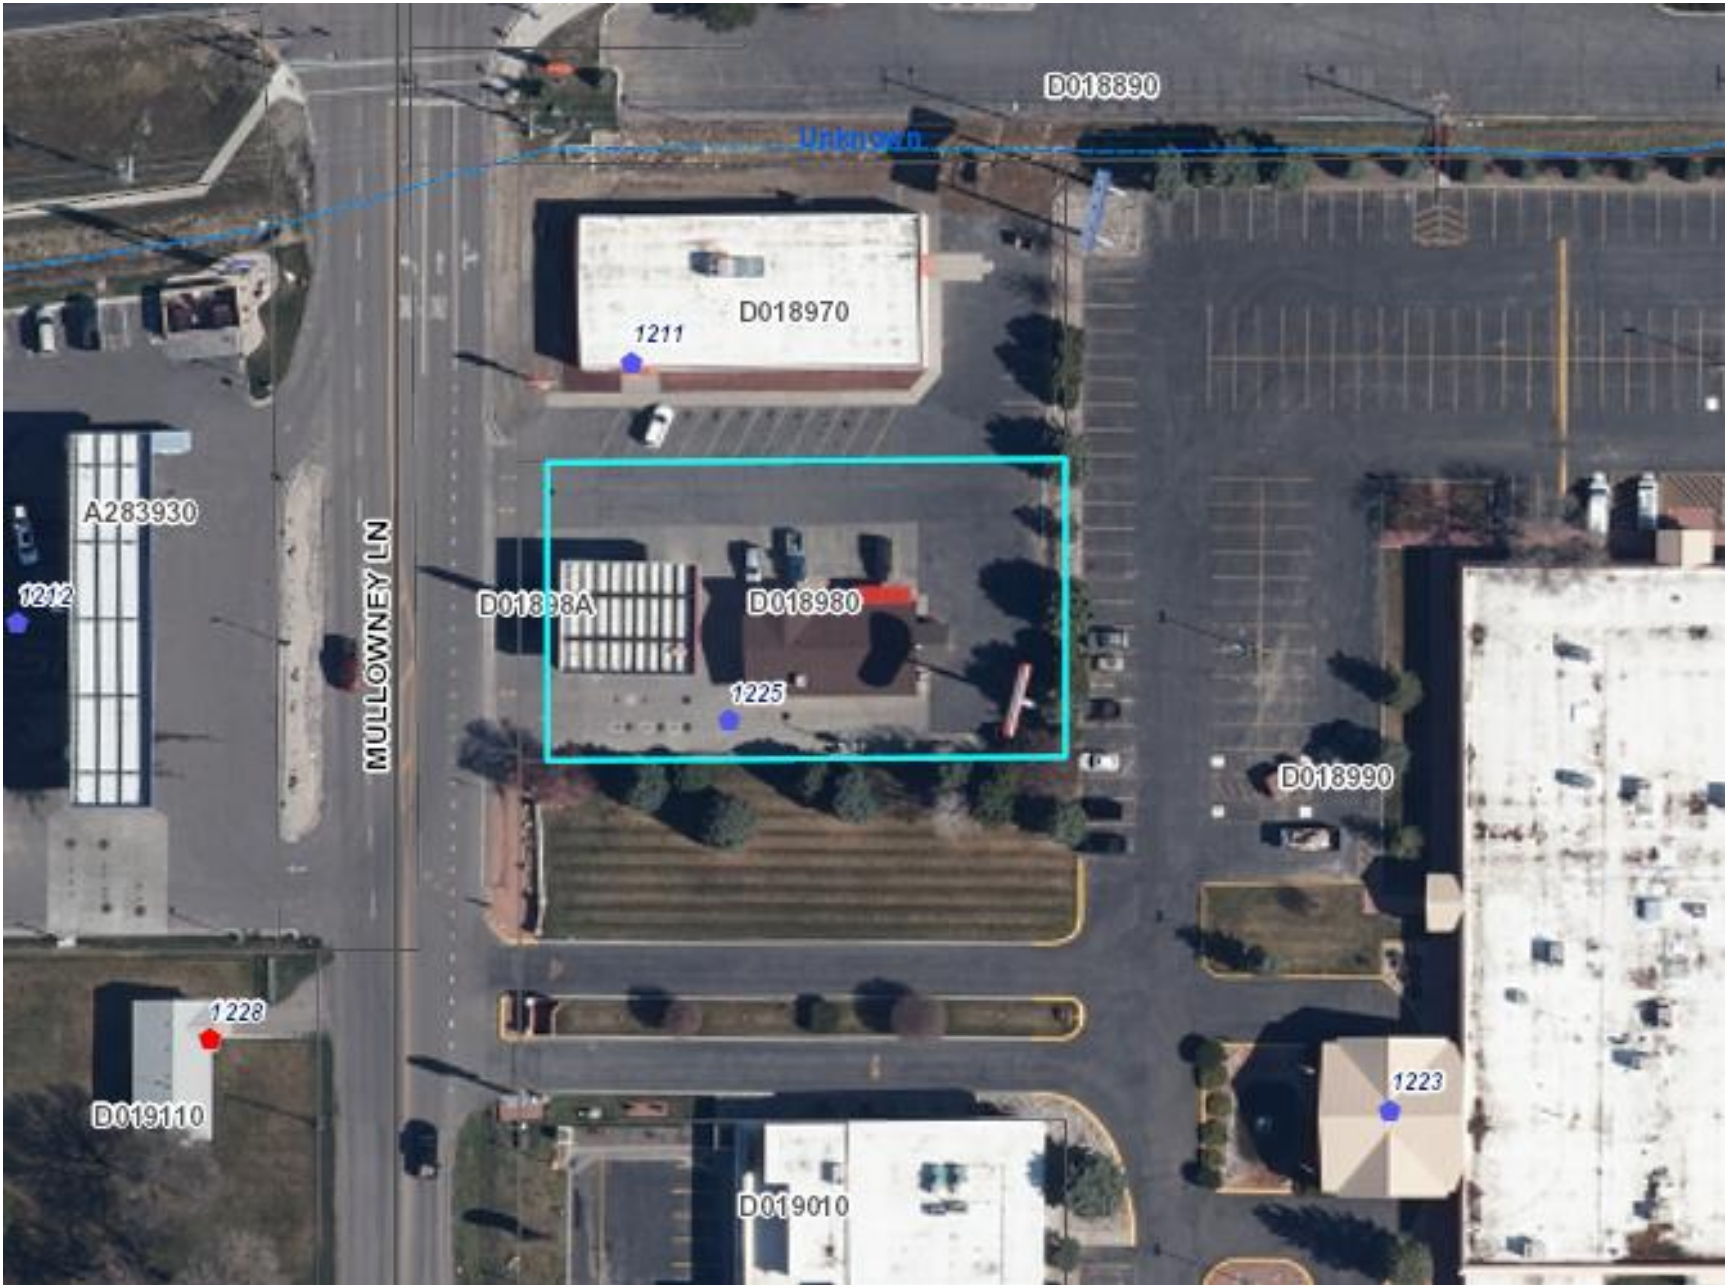

Zoning Map and Site Photos –SR 991 – Wild Tornado Bar and Casino – 1225 Mallowney Lane

Subject Property

Subject property – view from Mullowney Lane

View north along Mullowney Lane

View south along Muldowney Lane

View west across Muldowney Lane

View north and west to Midland Rd intersection

View east under fuel canopy to building to be renovated

Street View 2019

Street view August 2021